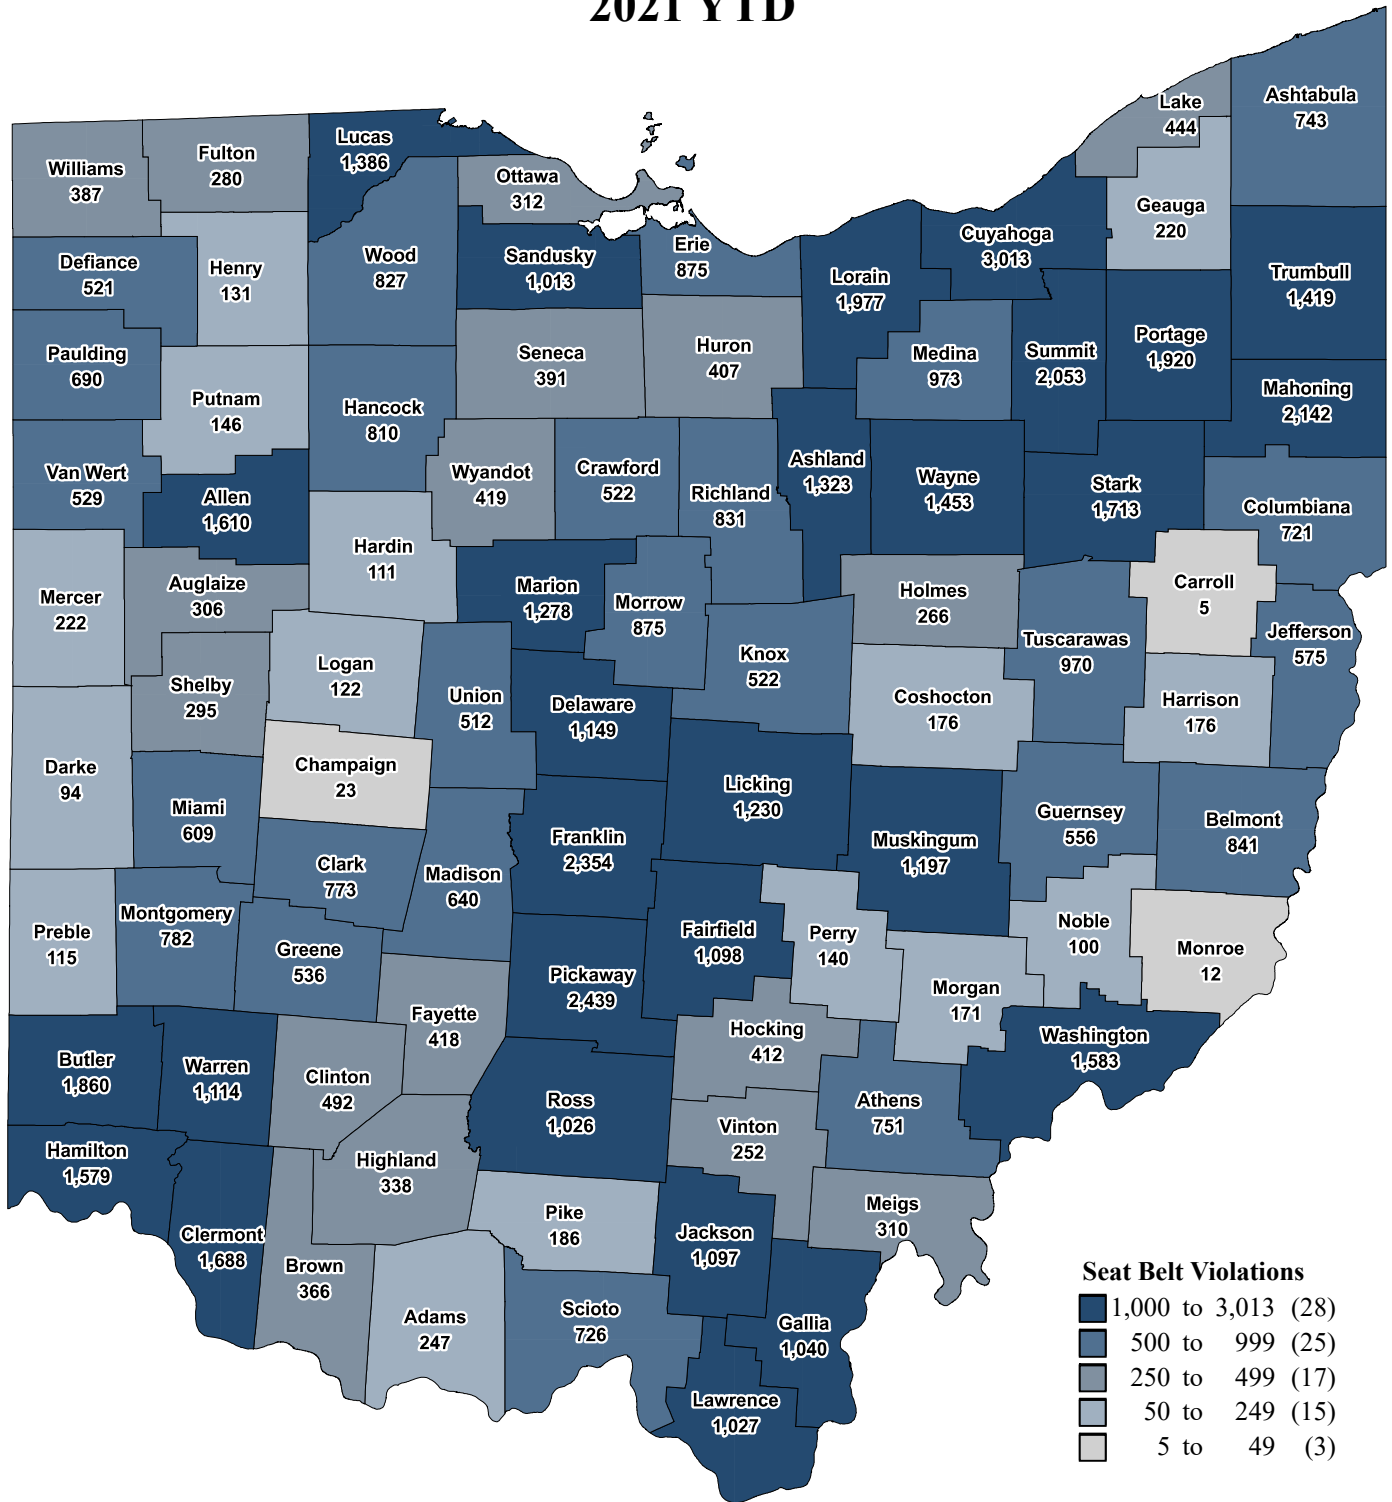

Ohio State Highway Patrol Seat Belt Violations 2021 YTD

Data Source: OSHP Computer-Aided Dispatch System (CAD)
 Map Design and Layout: OSHP Statistical Analysis Unit
 Ohio State Highway Patrol
 November 29, 2021