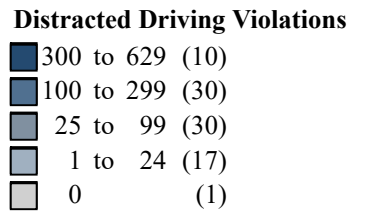

Ohio State Highway Patrol Distracted Driving Violations 2021 YTD

Data Source: OSHP Computer-Aided Dispatch System (CAD)
 Map Design and Layout: OSHP Statistical Analysis Unit
 Ohio State Highway Patrol
 November 29, 2021