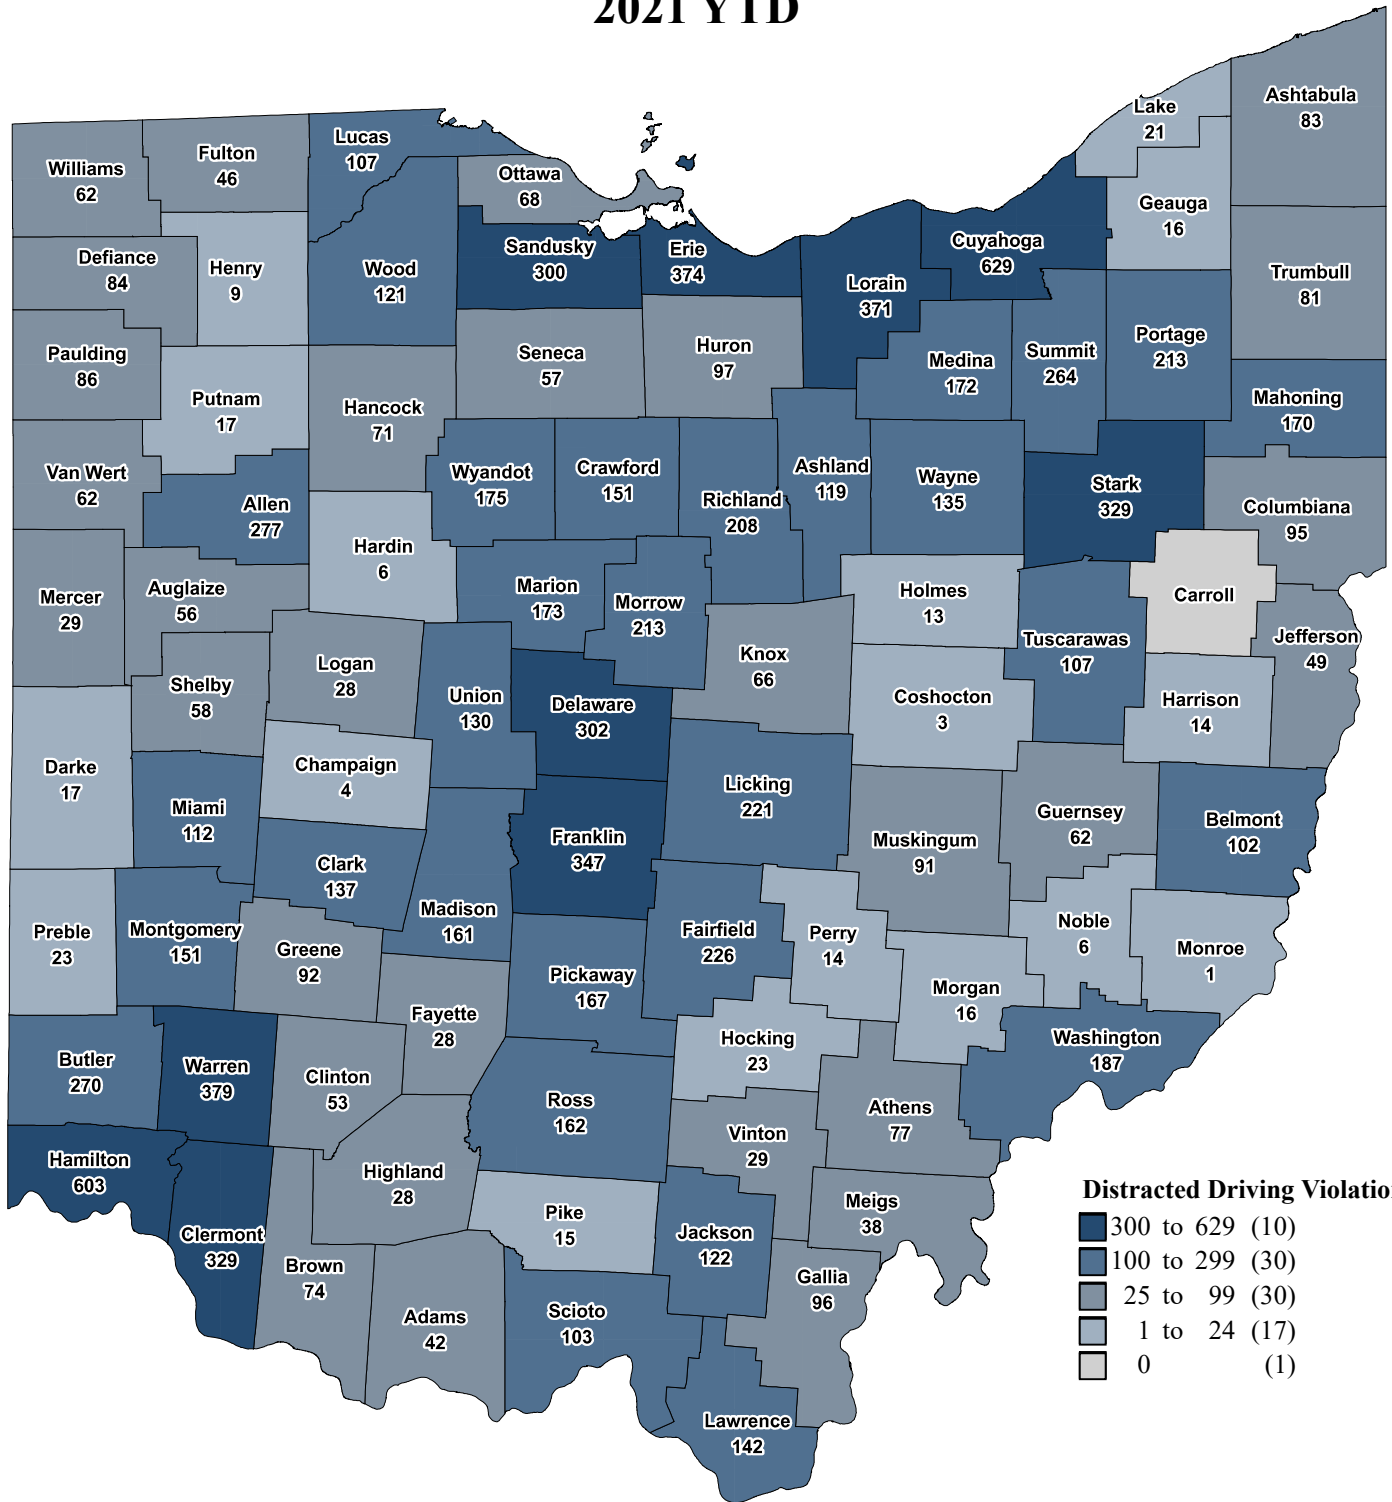

Ohio State Highway Patrol Distracted Driving Violations 2021 YTD

Data Source: OSHP Computer-Aided Dispatch System (CAD)
 Map Design and Layout: OSHP Statistical Analysis Unit
 Ohio State Highway Patrol
 November 29, 2021