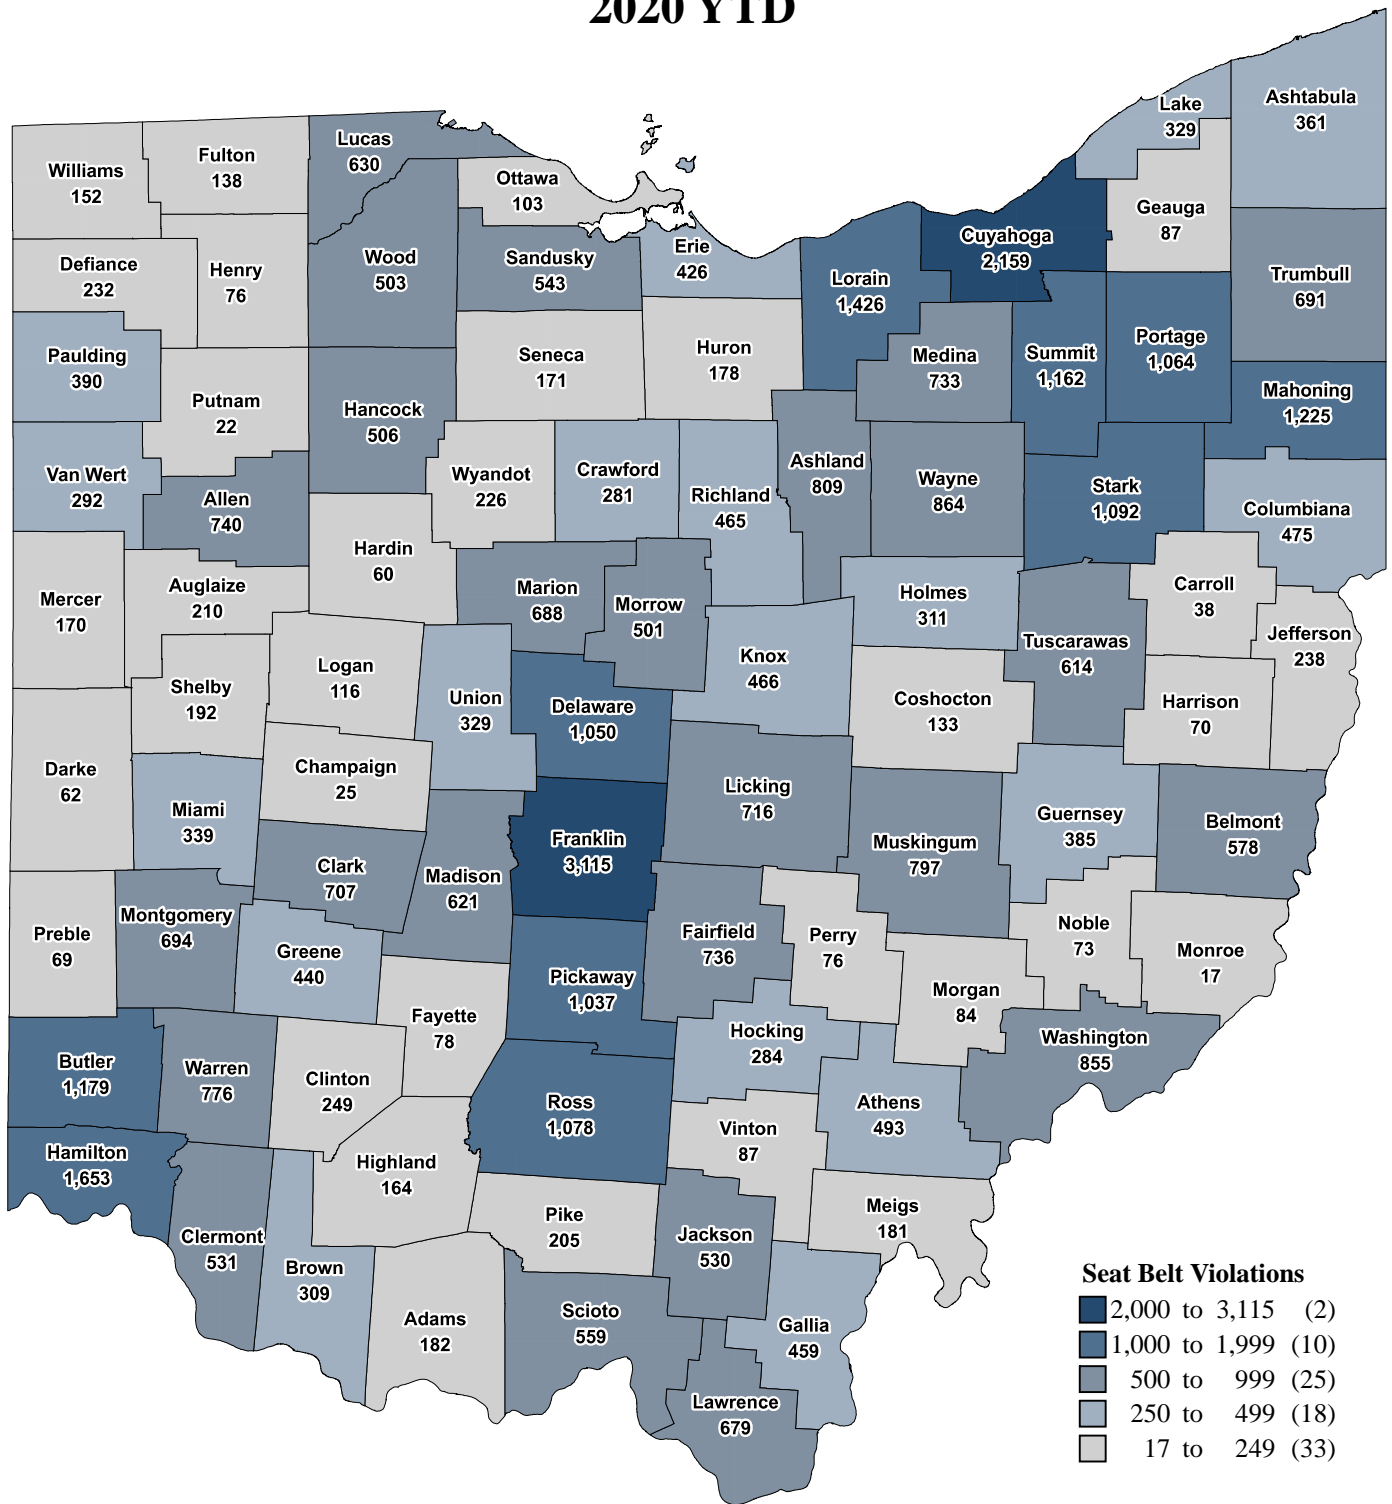

Ohio State Highway Patrol Seat Belt Violations 2020 YTD

Seat Belt Violations

- 2,000 to 3,115 (2)
- 1,000 to 1,999 (10)
- 500 to 999 (25)
- 250 to 499 (18)
- 17 to 249 (33)

Data Source: OSHP Computer-Aided Dispatch System (CAD)
 Map Design and Layout: OSHP Statistical Analysis Unit
 Ohio State Highway Patrol
 October 26, 2020