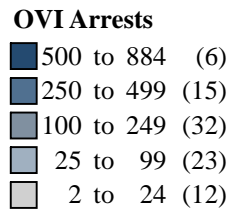

Ohio State Highway Patrol OVI Arrests 2020 YTD

Data Source: OSHP Computer-Aided Dispatch System (CAD)
 Map Design and Layout: OSHP Statistical Analysis Unit
 Ohio State Highway Patrol
 December 28, 2020