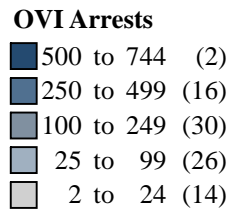

Ohio State Highway Patrol OVI Arrests 2020 YTD

Data Source: OSHP Computer-Aided Dispatch System (CAD)
 Map Design and Layout: OSHP Statistical Analysis Unit
 Ohio State Highway Patrol
 October 26, 2020