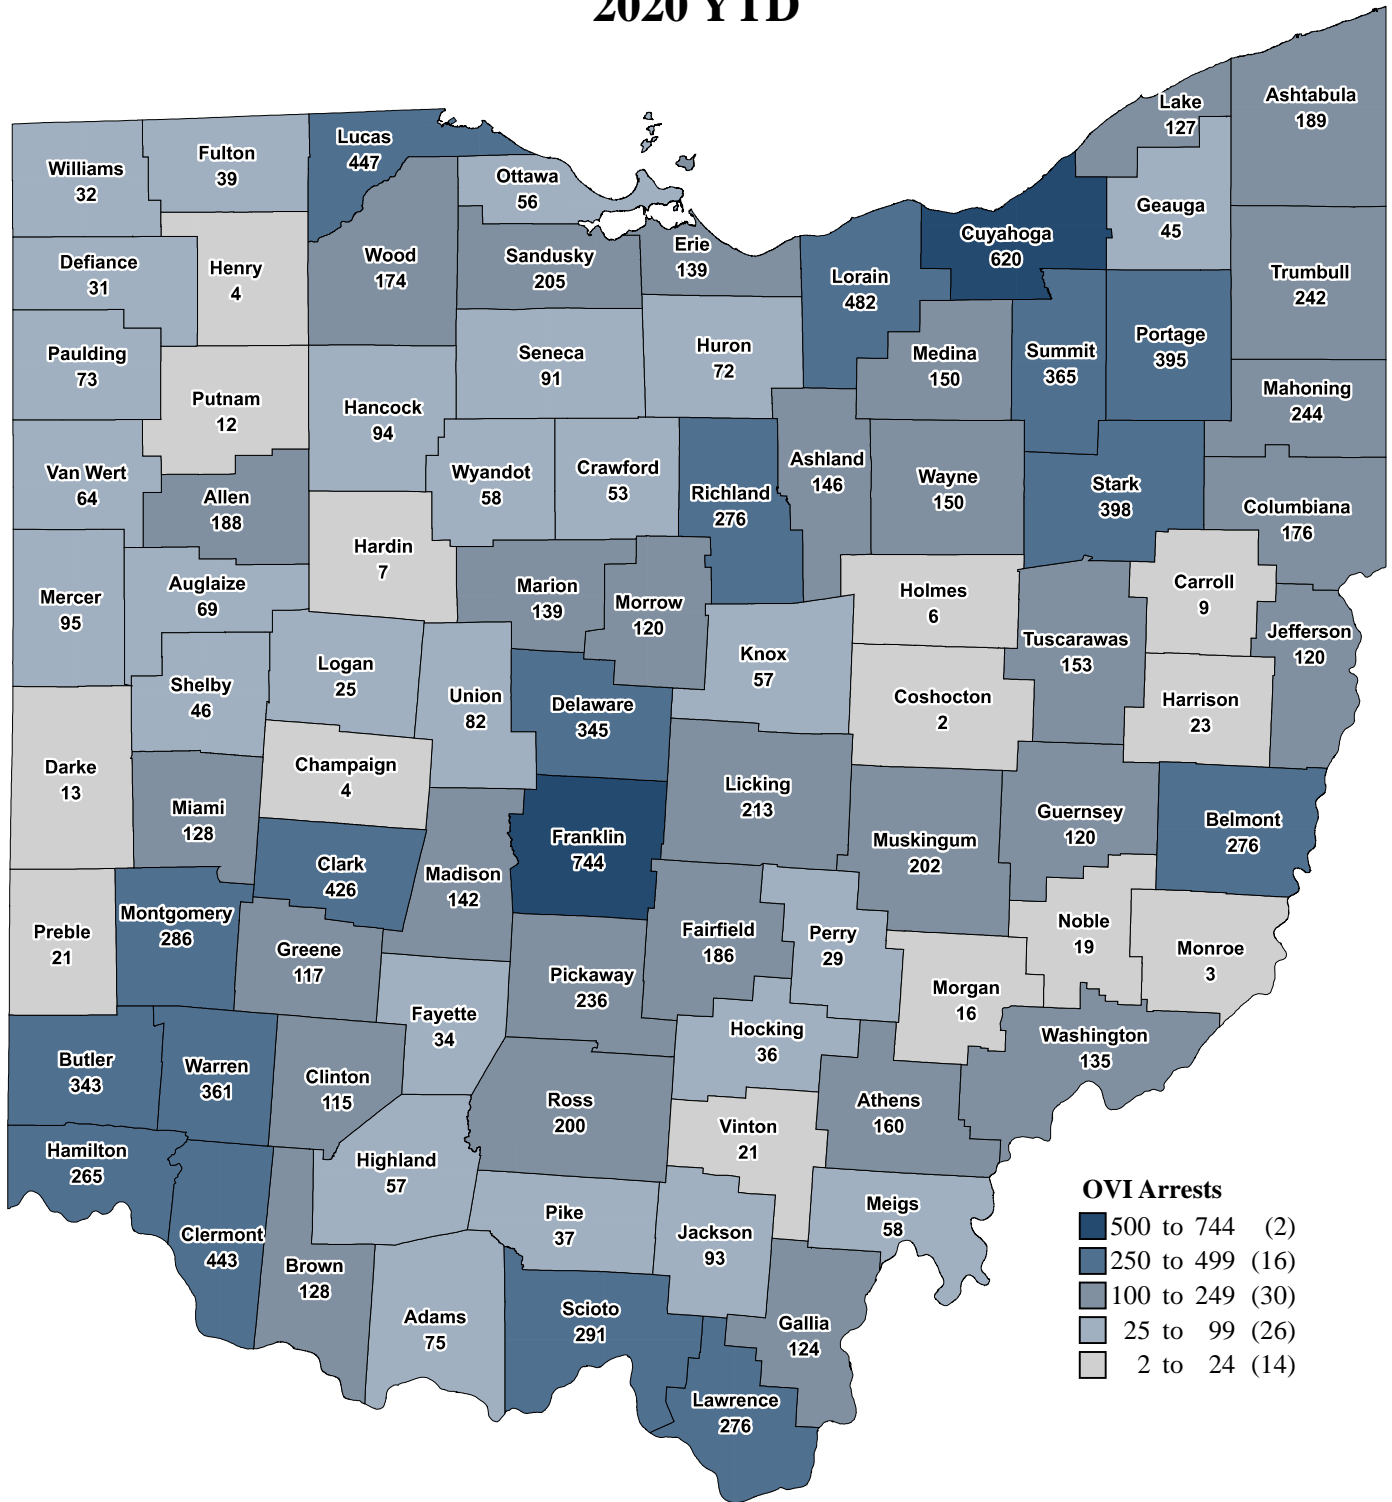

Ohio State Highway Patrol OVI Arrests 2020 YTD

Data Source: OSHP Computer-Aided Dispatch System (CAD)
 Map Design and Layout: OSHP Statistical Analysis Unit
 Ohio State Highway Patrol
 October 26, 2020