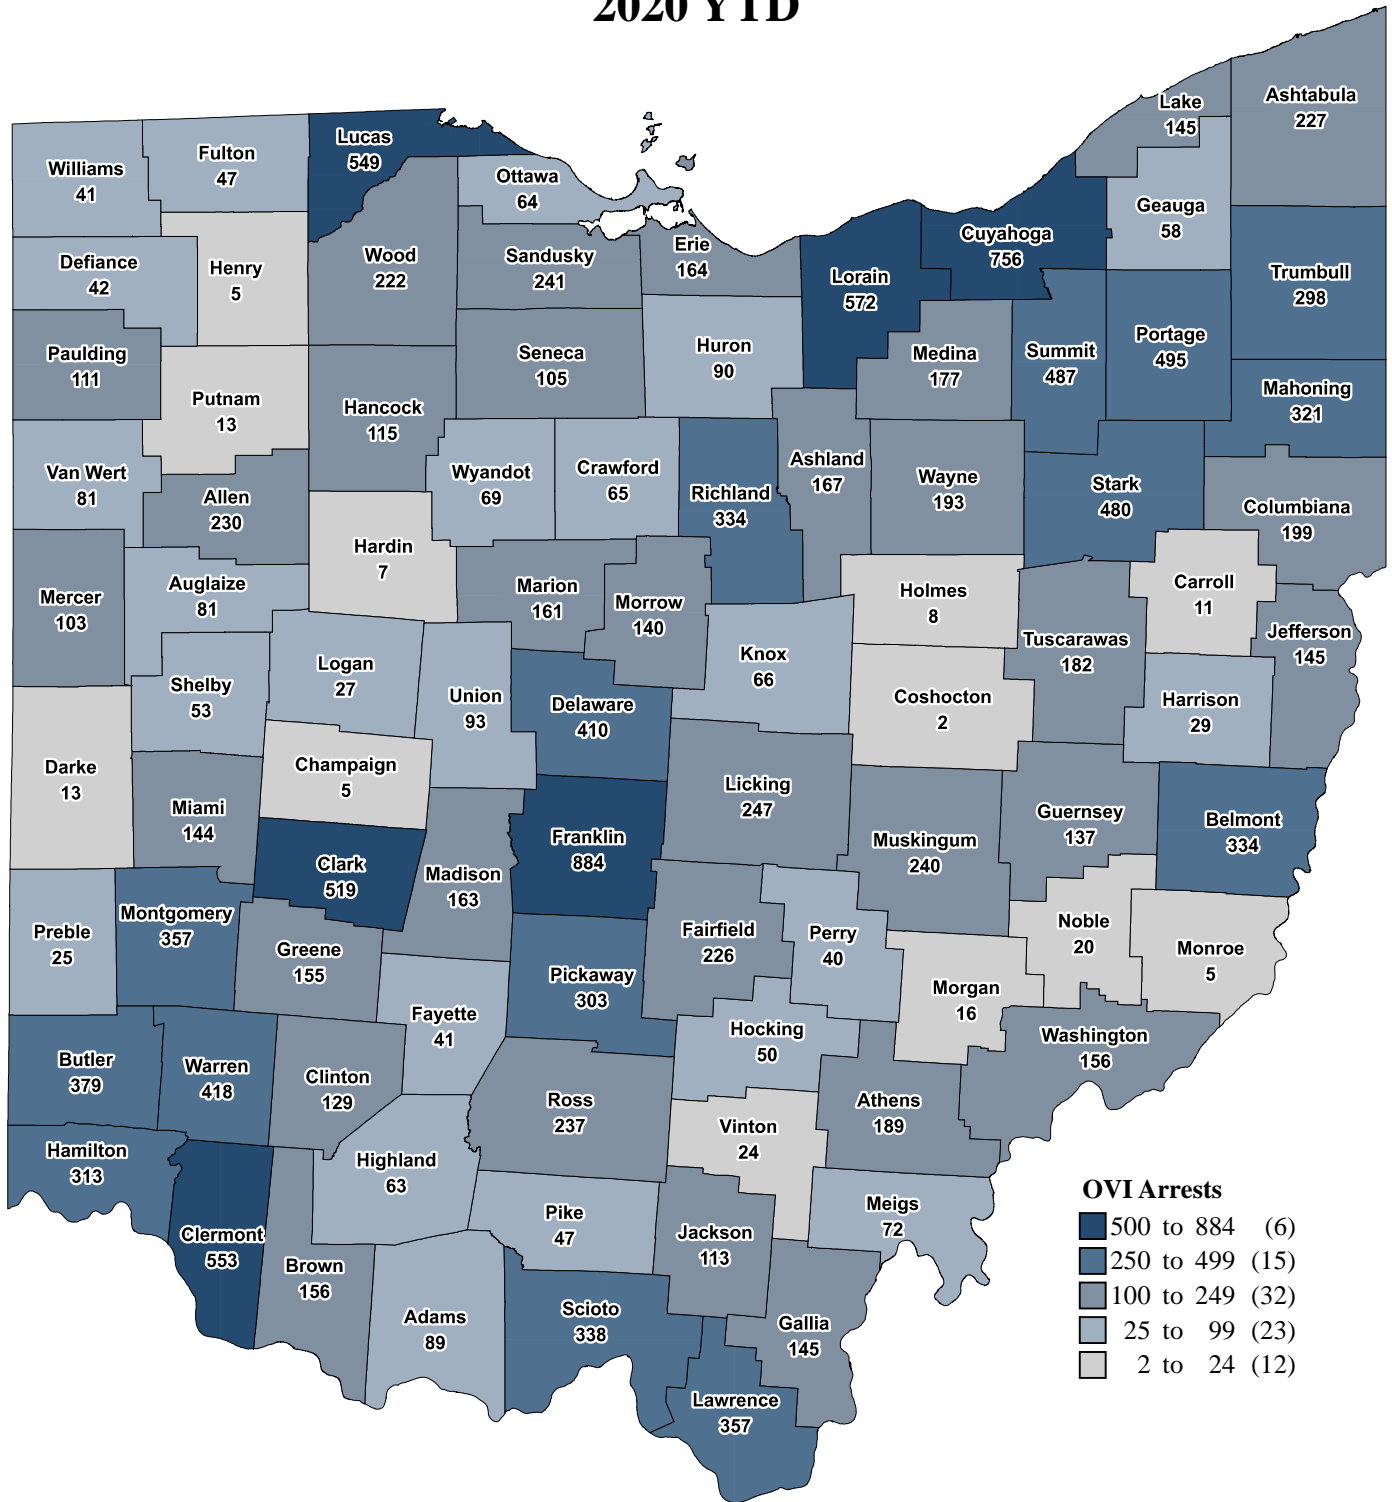

Ohio State Highway Patrol OVI Arrests 2020 YTD

Data Source: OSHP Computer-Aided Dispatch System (CAD)
 Map Design and Layout: OSHP Statistical Analysis Unit
 Ohio State Highway Patrol
 December 28, 2020