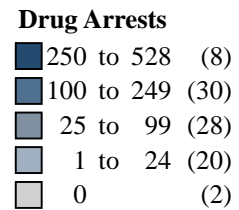

# Ohio State Highway Patrol Drug Arrests 2020 YTD

Data Source: OSHP Computer-Aided Dispatch System (CAD)  
 Map Design and Layout: OSHP Statistical Analysis Unit  
 Ohio State Highway Patrol  
 October 26, 2020