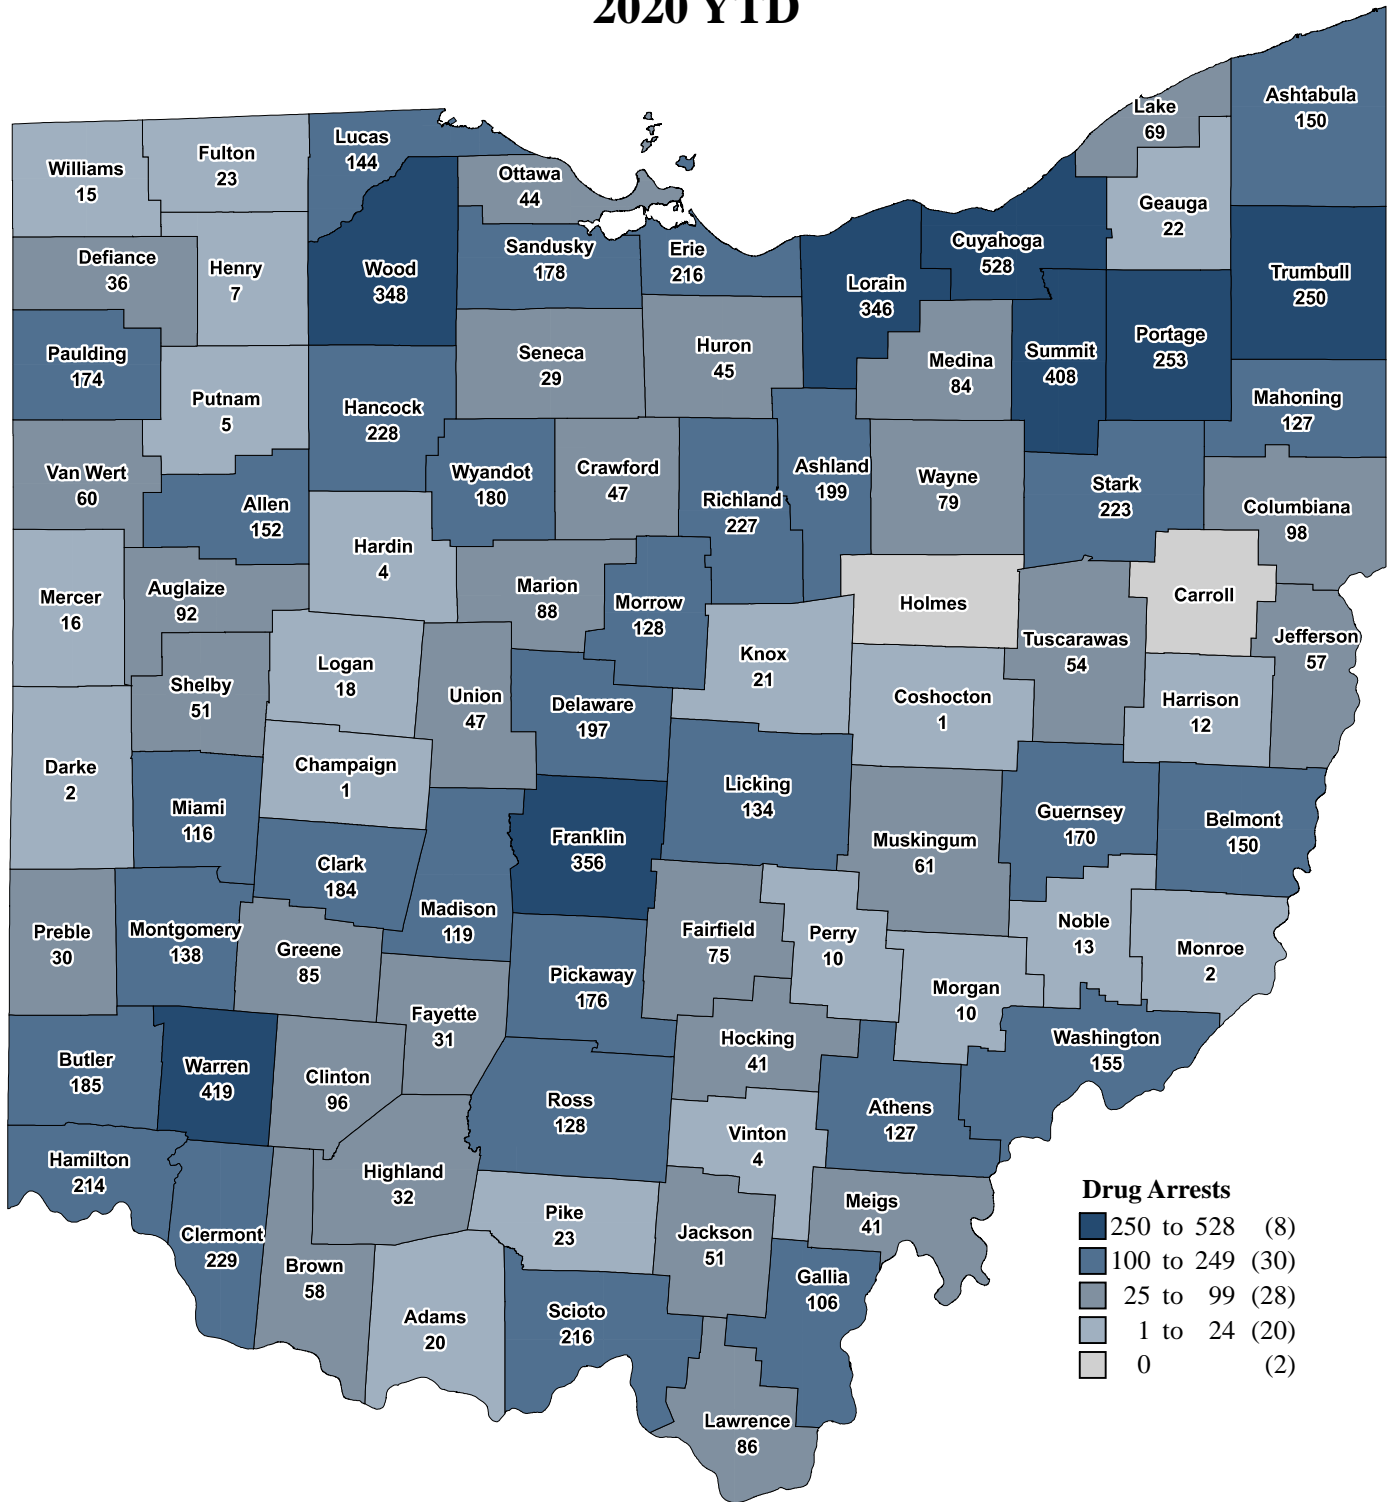

# Ohio State Highway Patrol Drug Arrests 2020 YTD

Data Source: OSHP Computer-Aided Dispatch System (CAD)  
 Map Design and Layout: OSHP Statistical Analysis Unit  
 Ohio State Highway Patrol  
 October 26, 2020