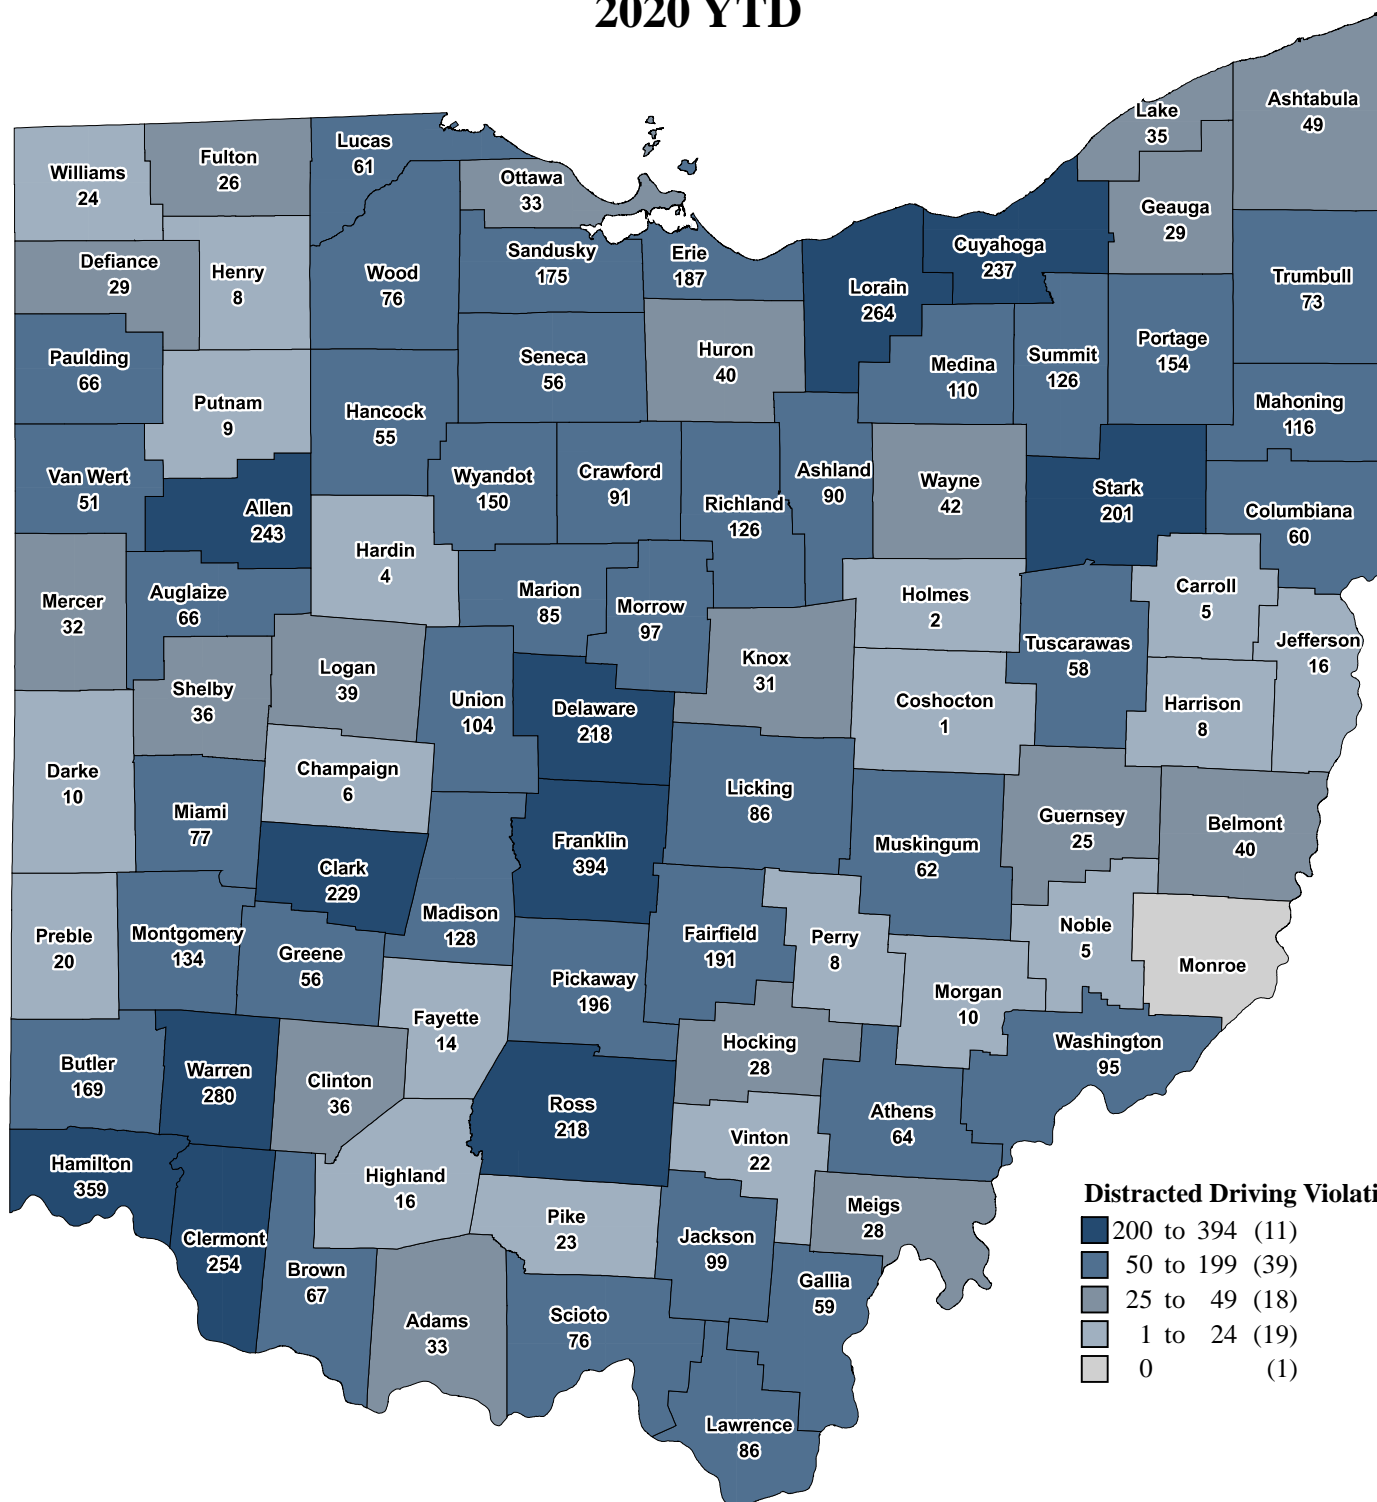

# Ohio State Highway Patrol Distracted Driving Violations 2020 YTD

**Distracted Driving Violations**

<span style="display: inline-block; width: 15px; height: 15px; background-color: #1f4e79; border: 1px solid black;"></span> 200 to 394 (11)
<span style="display: inline-block; width: 15px; height: 15px; background-color: #336699; border: 1px solid black;"></span> 50 to 199 (39)
<span style="display: inline-block; width: 15px; height: 15px; background-color: #557788; border: 1px solid black;"></span> 25 to 49 (18)
<span style="display: inline-block; width: 15px; height: 15px; background-color: #7799aa; border: 1px solid black;"></span> 1 to 24 (19)
<span style="display: inline-block; width: 15px; height: 15px; background-color: #cccccc; border: 1px solid black;"></span> 0 (1)

Data Source: OSHP Computer-Aided Dispatch System (CAD)  
 Map Design and Layout: OSHP Statistical Analysis Unit  
 Ohio State Highway Patrol  
 October 26, 2020