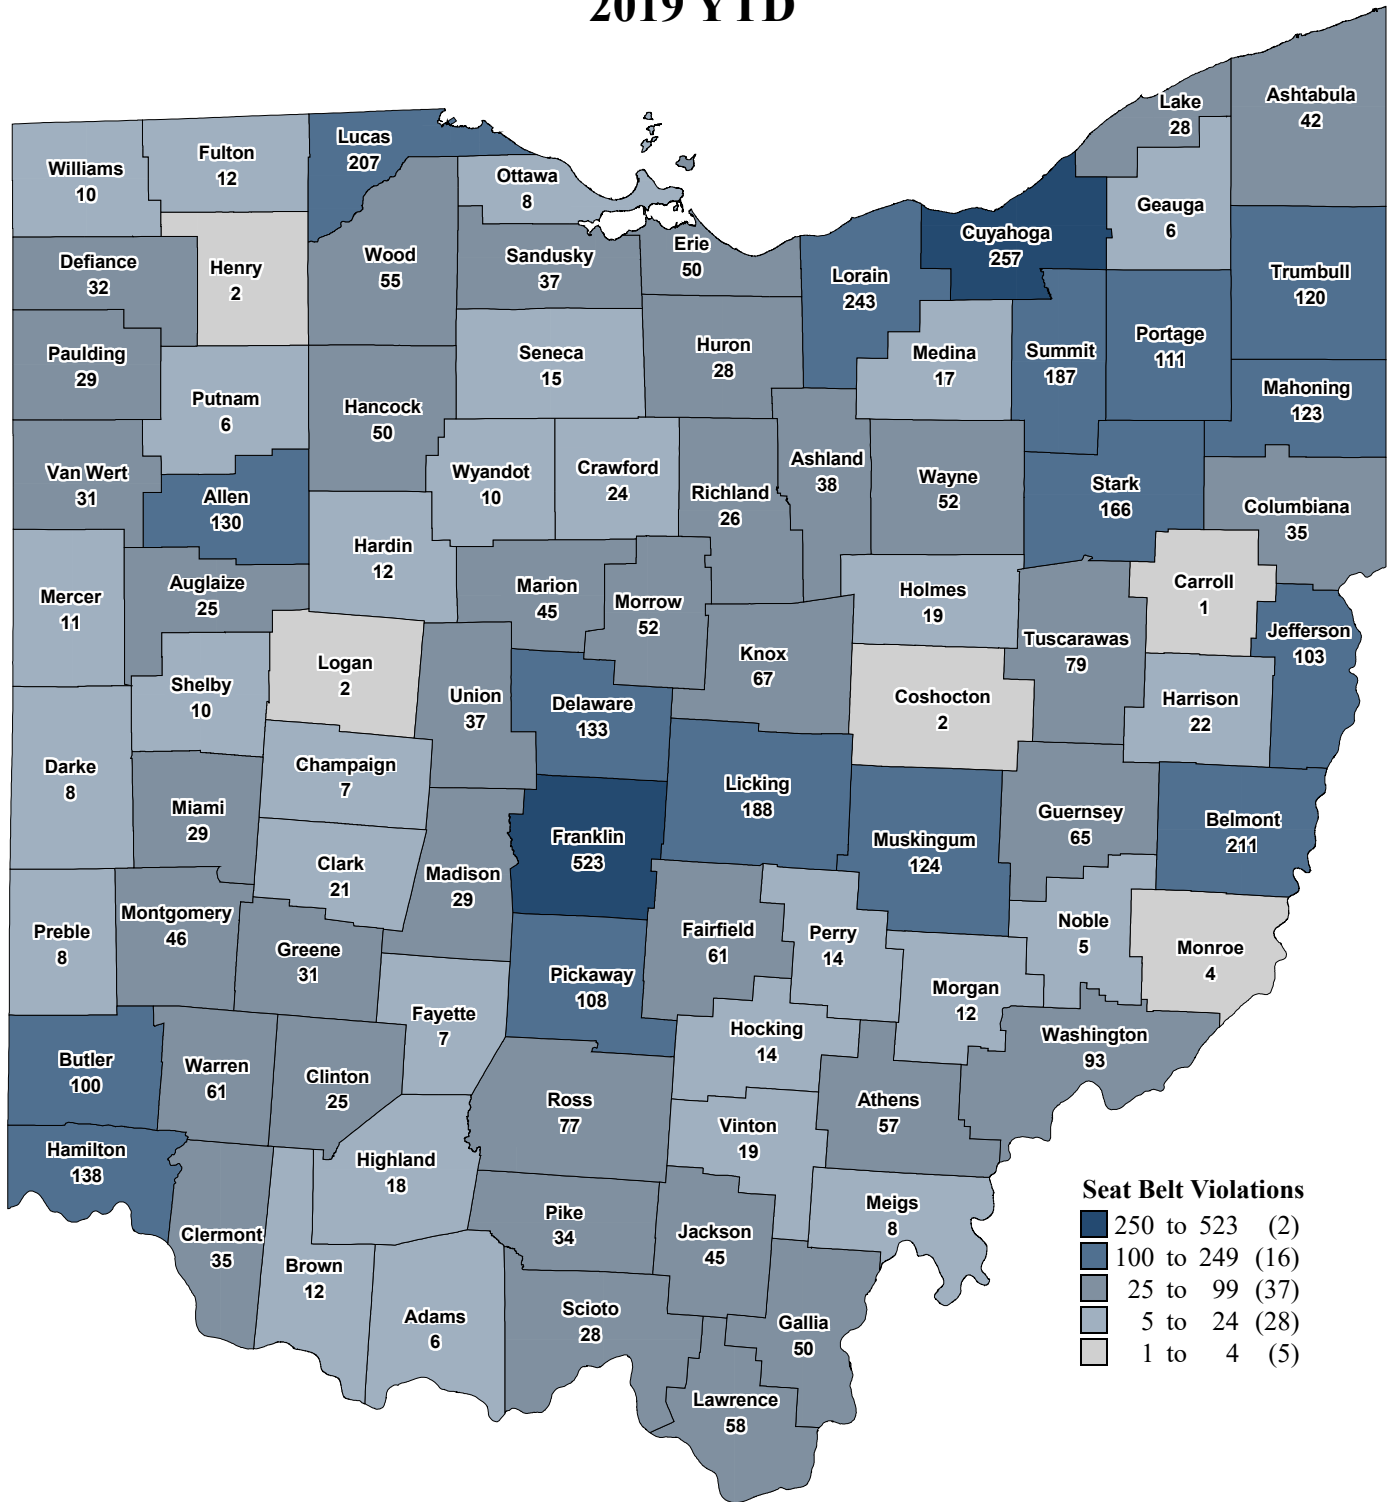

Ohio State Highway Patrol Seat Belt Violations 2019 YTD

Seat Belt Violations

- 250 to 523 (2)
- 100 to 249 (16)
- 25 to 99 (37)
- 5 to 24 (28)
- 1 to 4 (5)

Data Source: OSHP Computer-Aided Dispatch System (CAD)
 Map Design and Layout: OSHP Statistical Analysis Unit
 Ohio State Highway Patrol
 January 22, 2019