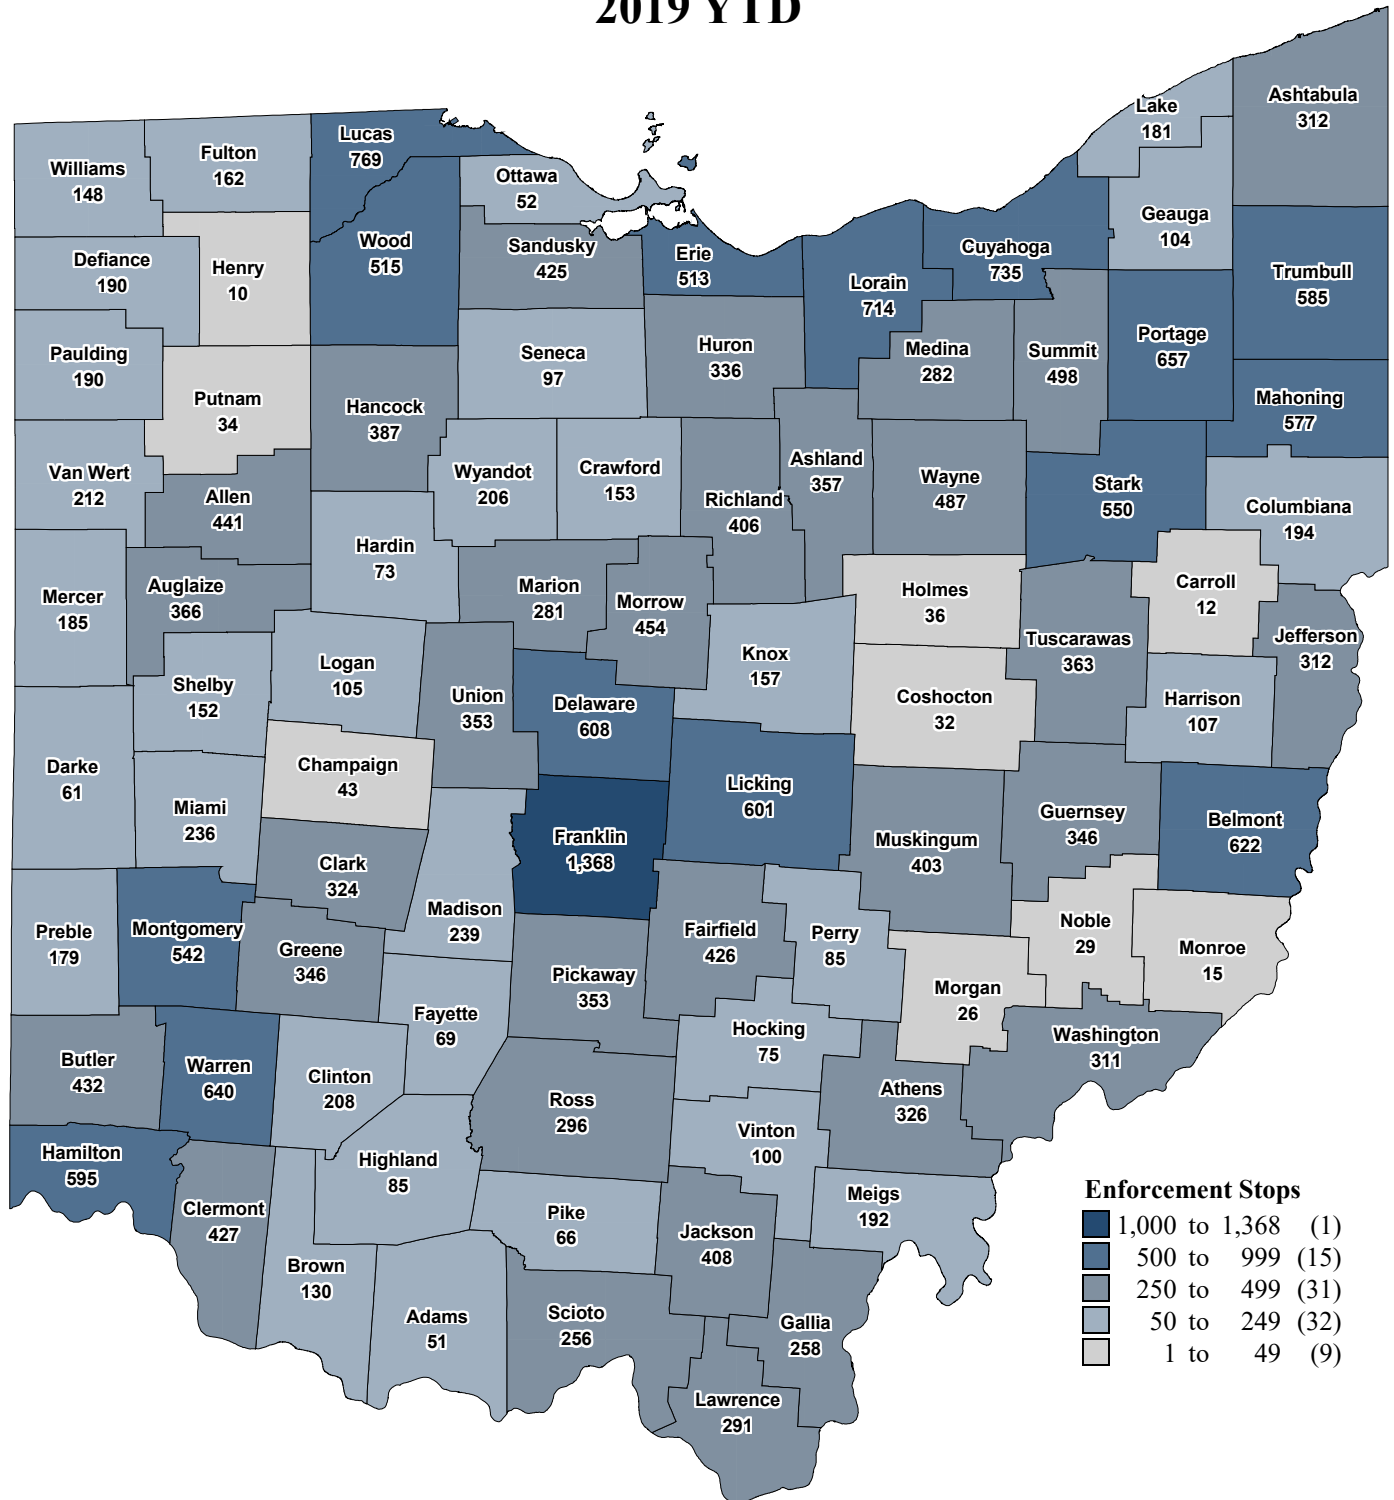

Ohio State Highway Patrol Enforcement Stops 2019 YTD

Data Source: OSHP Computer-Aided Dispatch System (CAD)
Map Design and Layout: OSHP Statistical Analysis Unit
Ohio State Highway Patrol
January 22, 2019