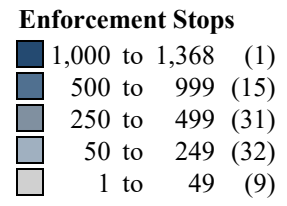

Ohio State Highway Patrol Enforcement Stops 2019 YTD

Data Source: OSHP Computer-Aided Dispatch System (CAD)
Map Design and Layout: OSHP Statistical Analysis Unit
Ohio State Highway Patrol
January 22, 2019