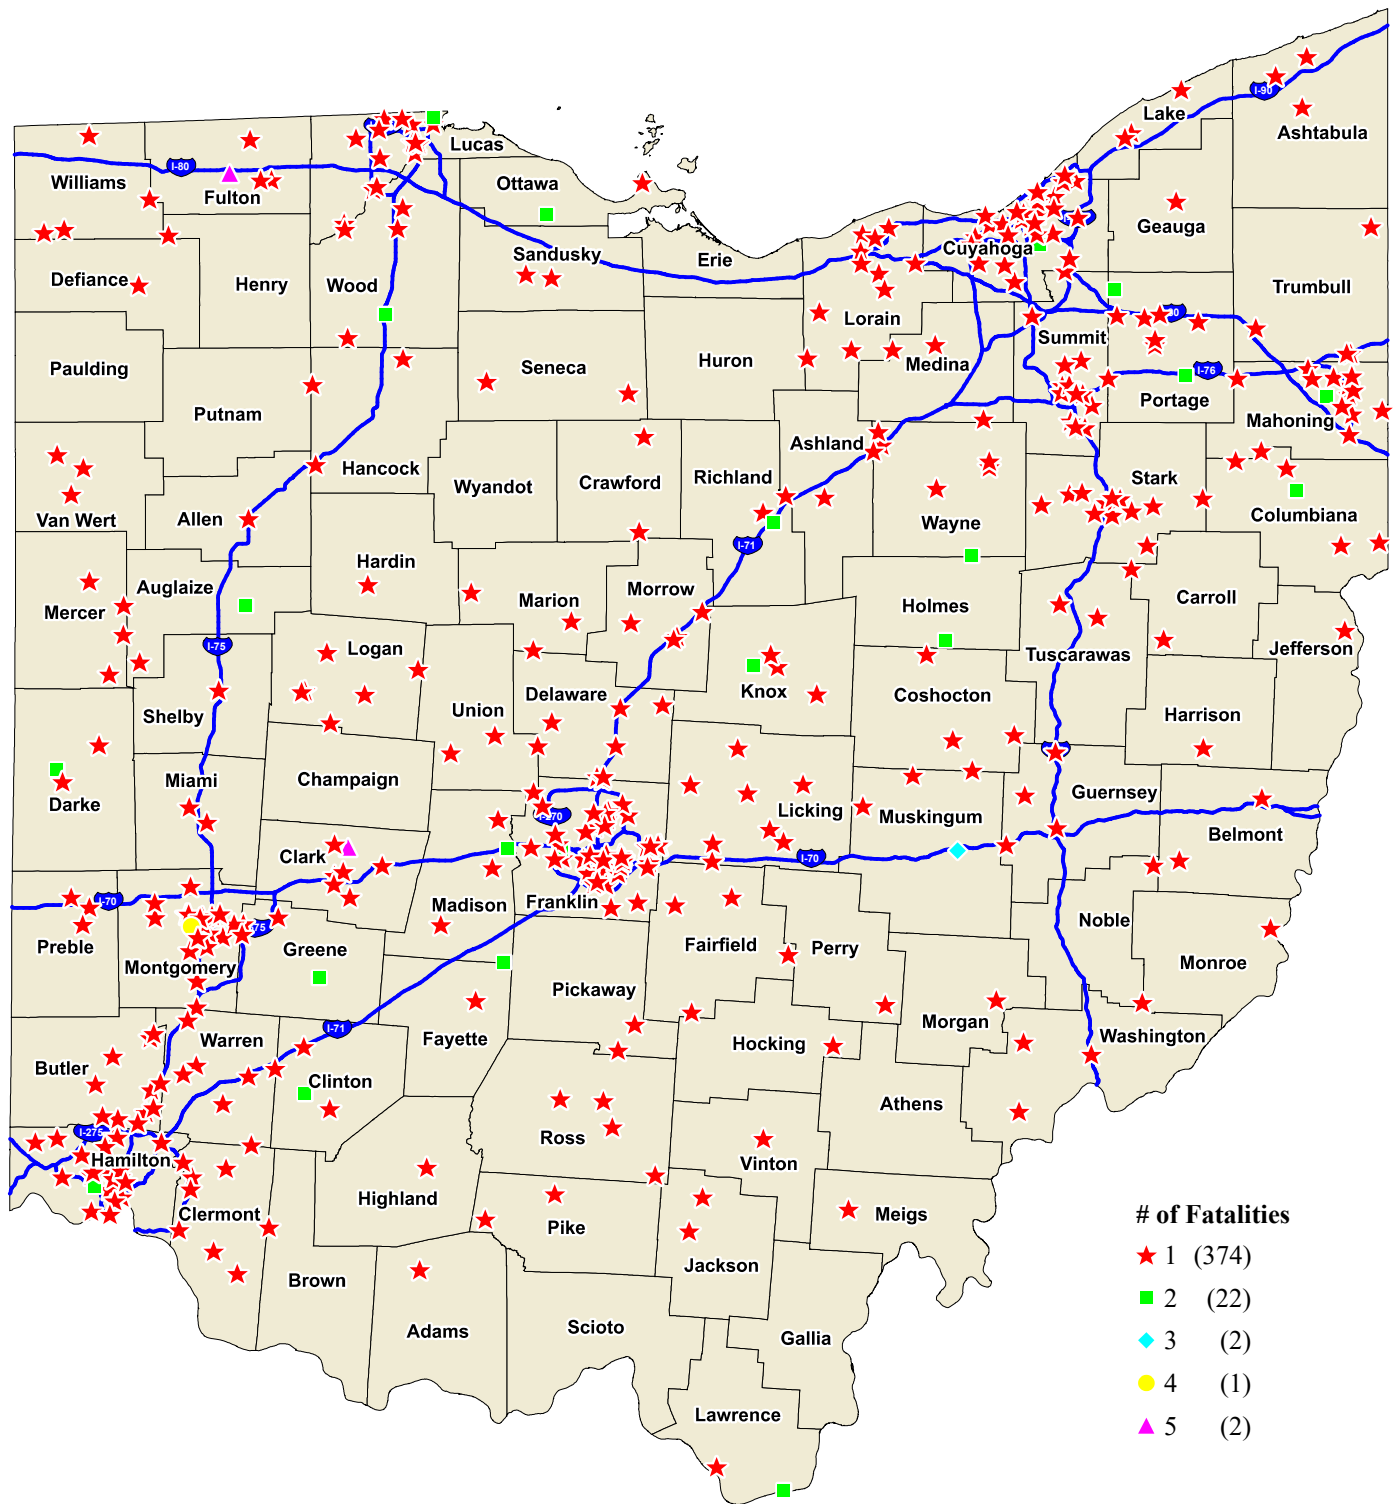

Ohio Fatal Crashes 2022 YTD

of Fatalities

- ★ 1 (374)
- 2 (22)
- ◆ 3 (2)
- 4 (1)
- ▲ 5 (2)

Data Source: SAU Fatal Crash Database
 Map Design and Layout: OSHP Statistical Analysis Unit
 Ohio State Highway Patrol
 May 27, 2022