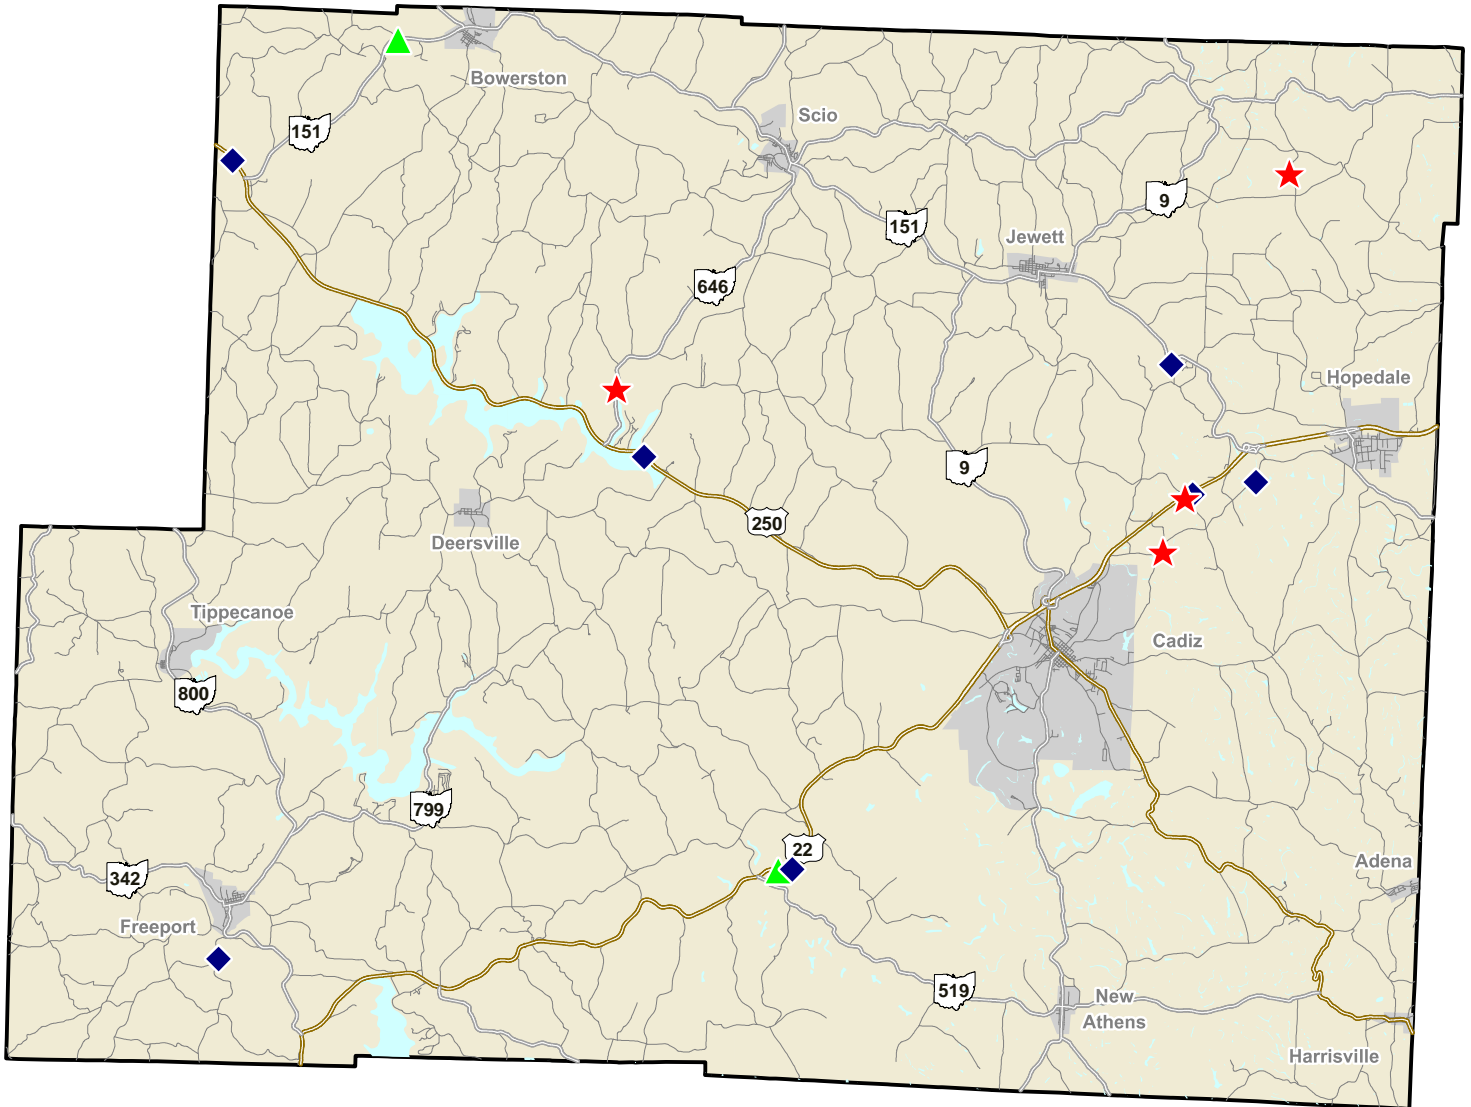

Harrison County Fatal Traffic Crashes 2019 to 2021 YTD

Type	2021	2020	2019
# Rural	4	7	2
# Urban	0	0	0
# OVI Related	1	2	1
# Commercial Related	2	2	2
# Motorcycle Related	1	0	0

Fatal Crashes

- ★ 2021 (4)
- ◆ 2020 (7)
- ▲ 2019 (2)

Data Source: SAU Fatal Crash Database
 Map Design and Layout: OSHP Statistical Analysis Unit
 Ohio State Highway Patrol
 August 5, 2021