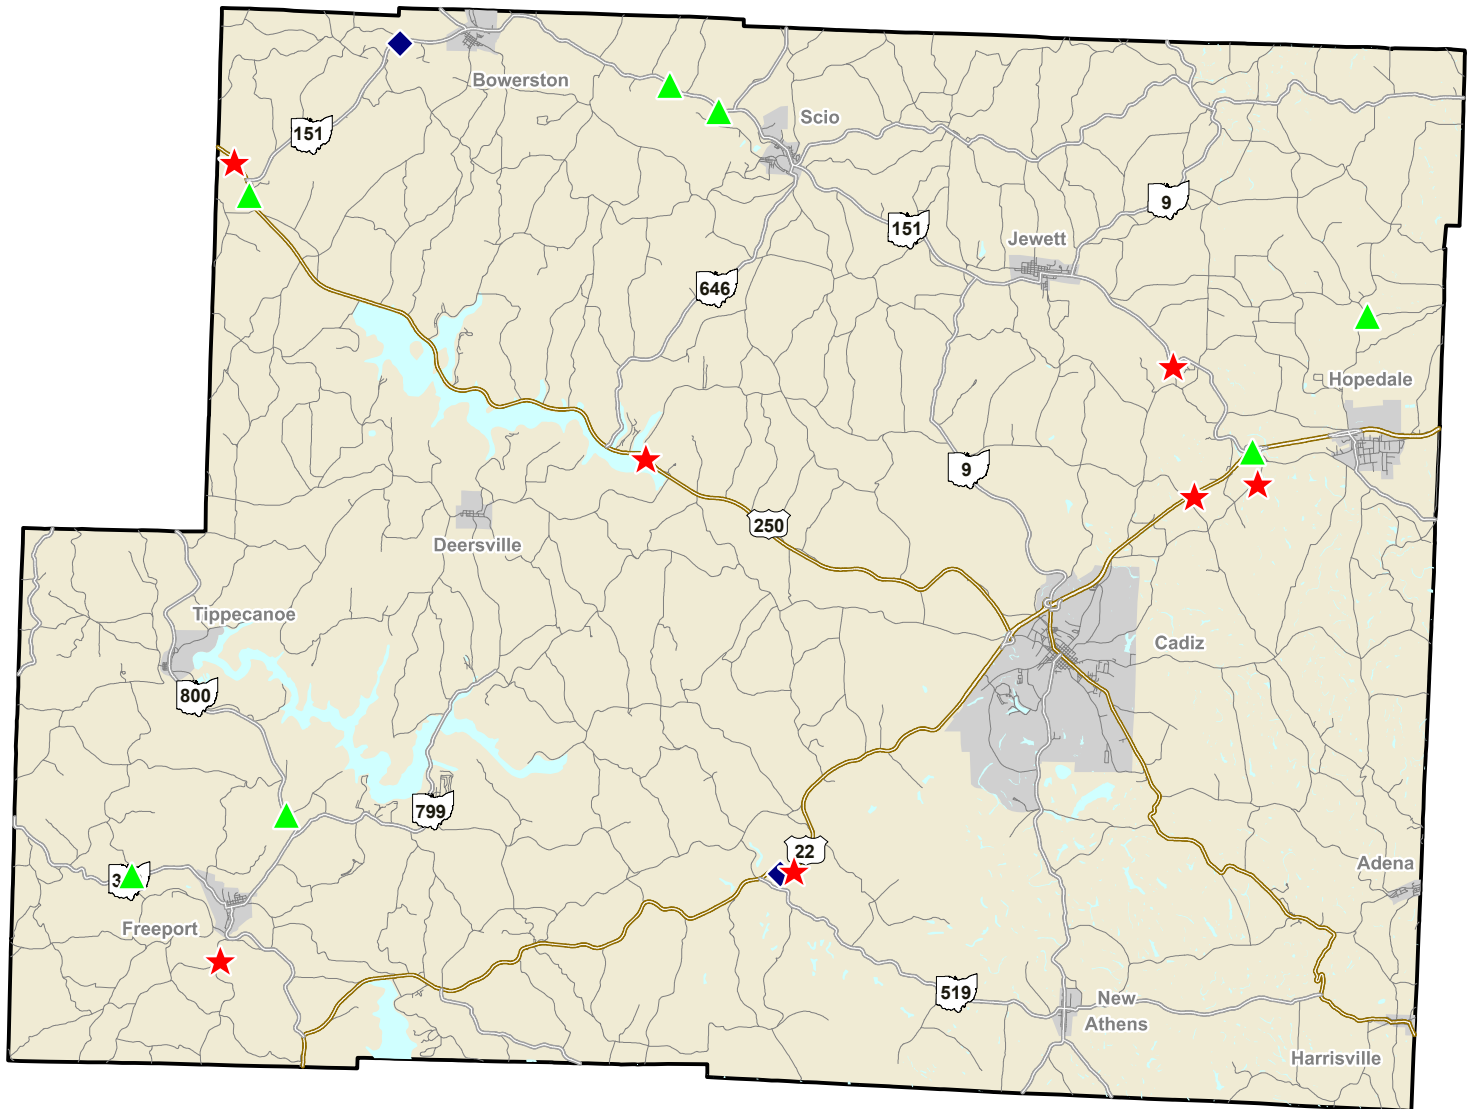

# Harrison County Fatal Traffic Crashes 2018 to 2020

Type	2020	2019	2018
# Rural	7	2	7
# Urban	0	0	0
# OVI Related	2	1	3
# Commercial Related	2	2	0
# Motorcycle Related	0	0	2

### Fatal Crashes

★ 2020 (7)

◆ 2019 (2)

▲ 2018 (7)

Data Source: SAU Fatal Crash Database  
 Map Design and Layout: OSHP Statistical Analysis Unit  
 Ohio State Highway Patrol  
 March 25, 2021