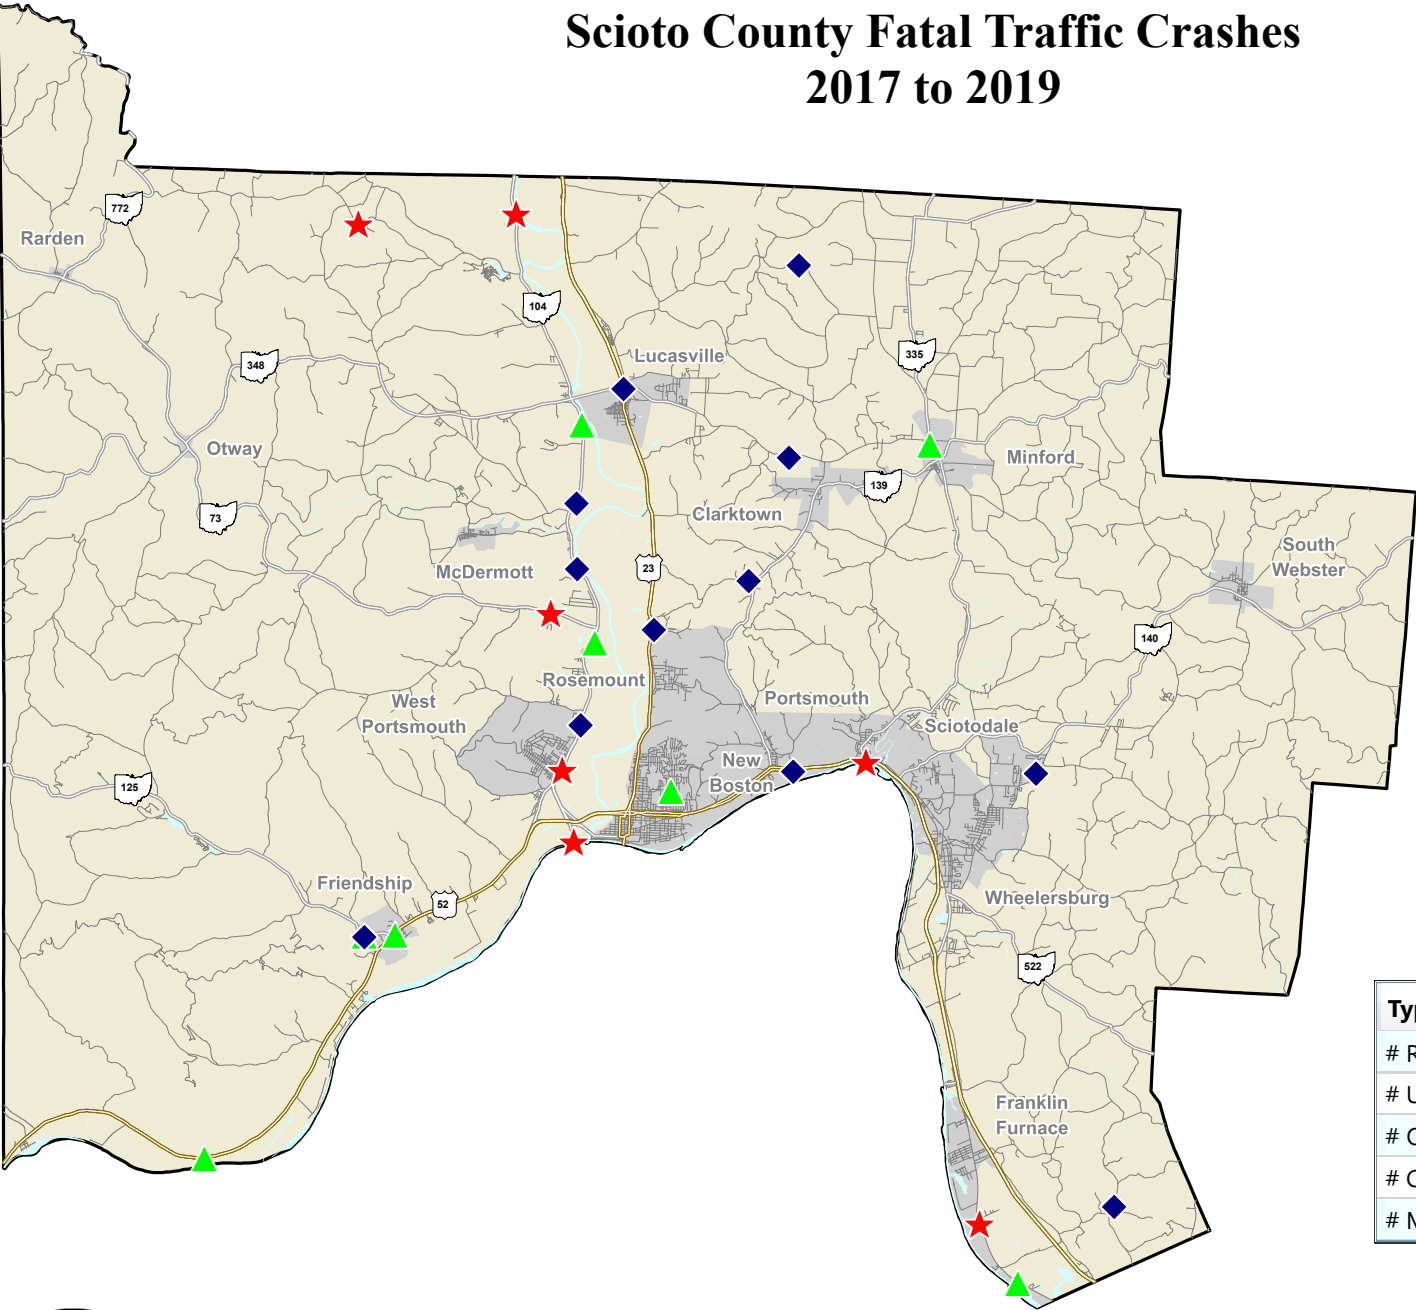

# Scioto County Fatal Traffic Crashes 2017 to 2019

**Fatal Crashes**

- ★ 2019 (7)
- ◆ 2018 (12)
- ▲ 2017 (8)

Type	2019	2018	2017
# Rural	5	11	7
# Urban	2	1	1
# OVI Related	4	6	3
# Commercial Related	2	1	1
# Motorcycle Related	0	3	1

Data Source: SAU Fatal Crash Database  
 Map Design and Layout: OSHP Statistical Analysis Unit  
 Ohio State Highway Patrol  
 April 2, 2020