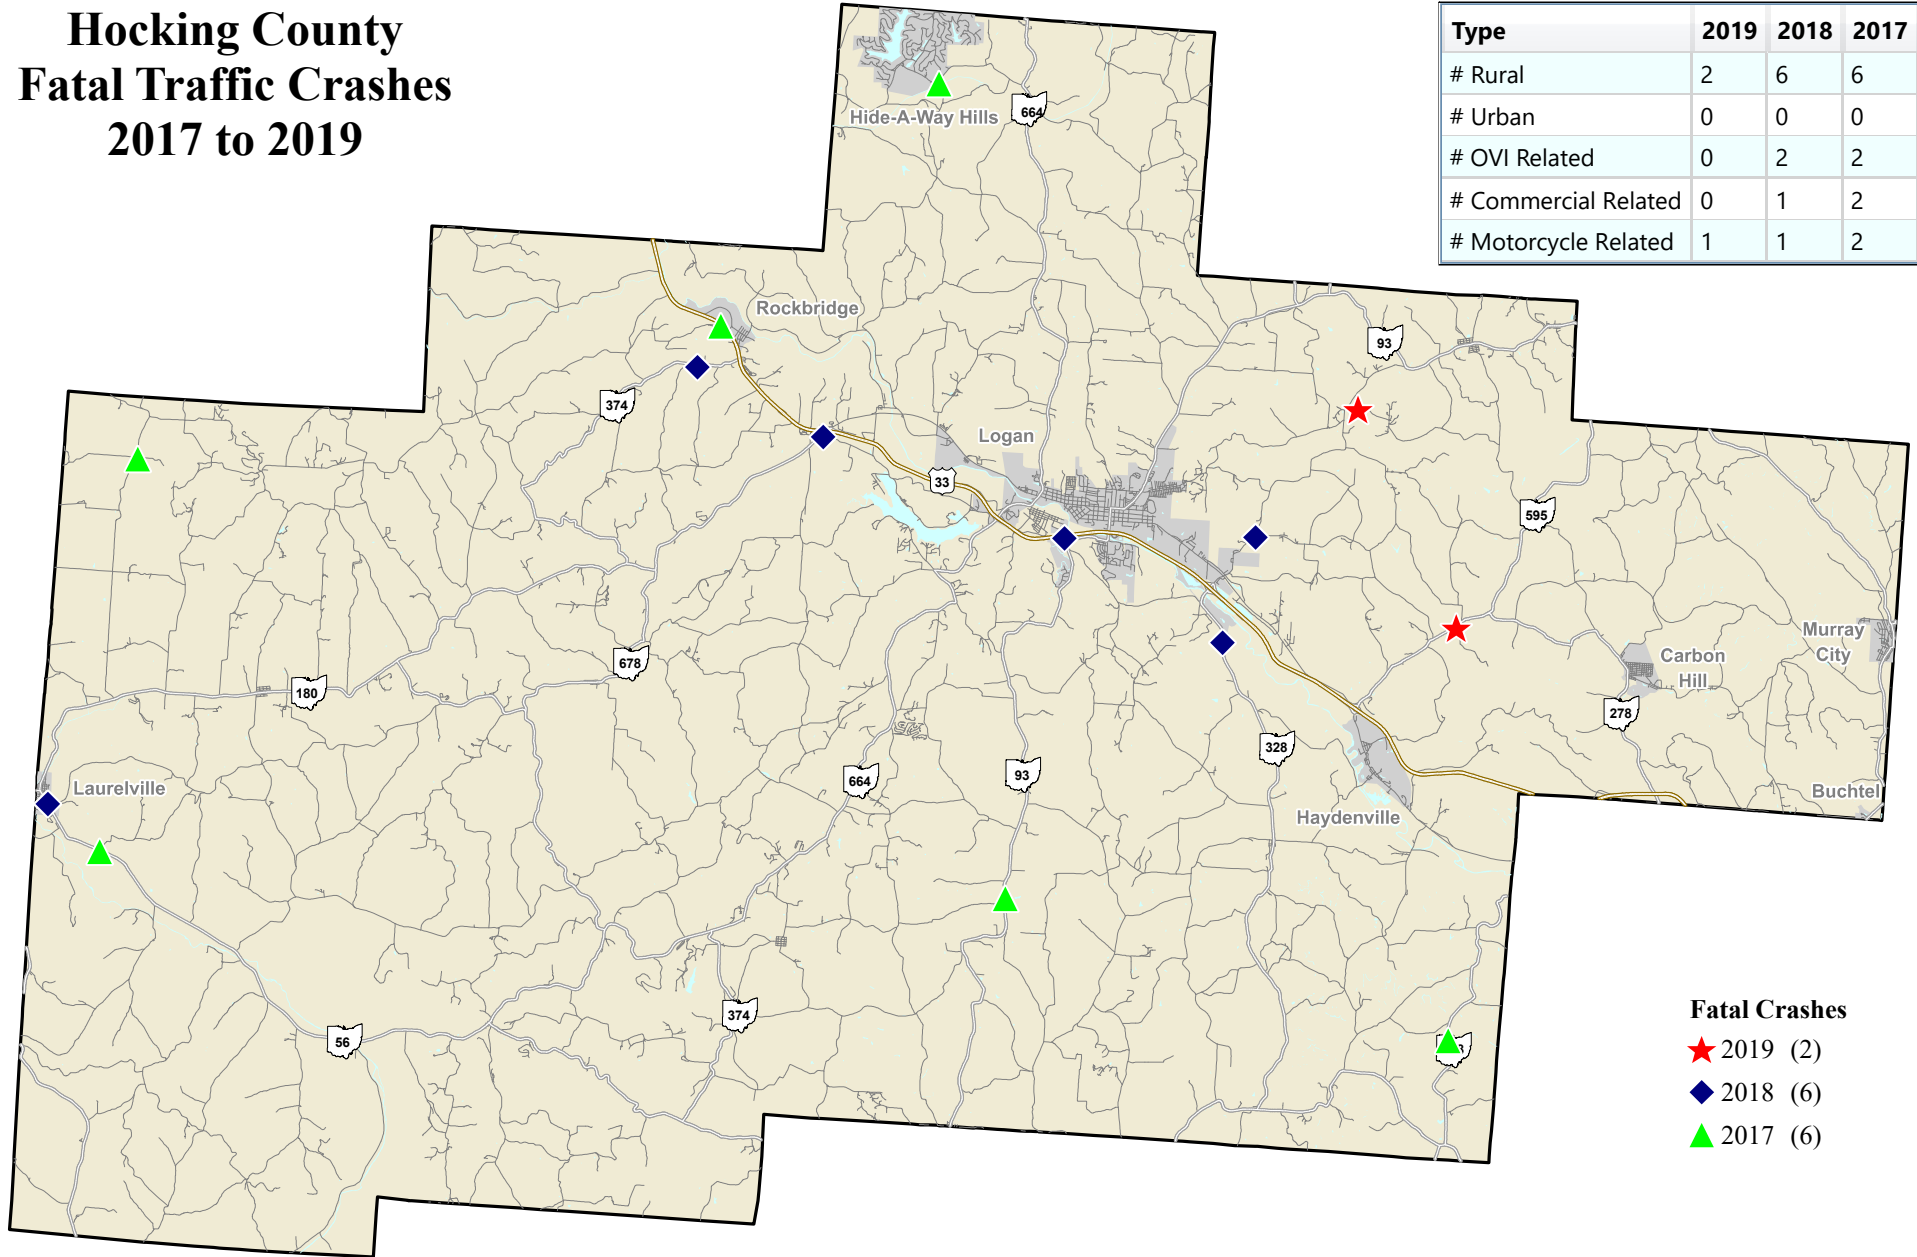

Hocking County Fatal Traffic Crashes 2017 to 2019

Type	2019	2018	2017
# Rural	2	6	6
# Urban	0	0	0
# OVI Related	0	2	2
# Commercial Related	0	1	2
# Motorcycle Related	1	1	2

Fatal Crashes
 ★ 2019 (2)
 ◆ 2018 (6)
 ▲ 2017 (6)

Data Source: SAU Fatal Crash Database
 Map Design and Layout: OSHP Statistical Analysis Unit
 Ohio State Highway Patrol
 April 2, 2020