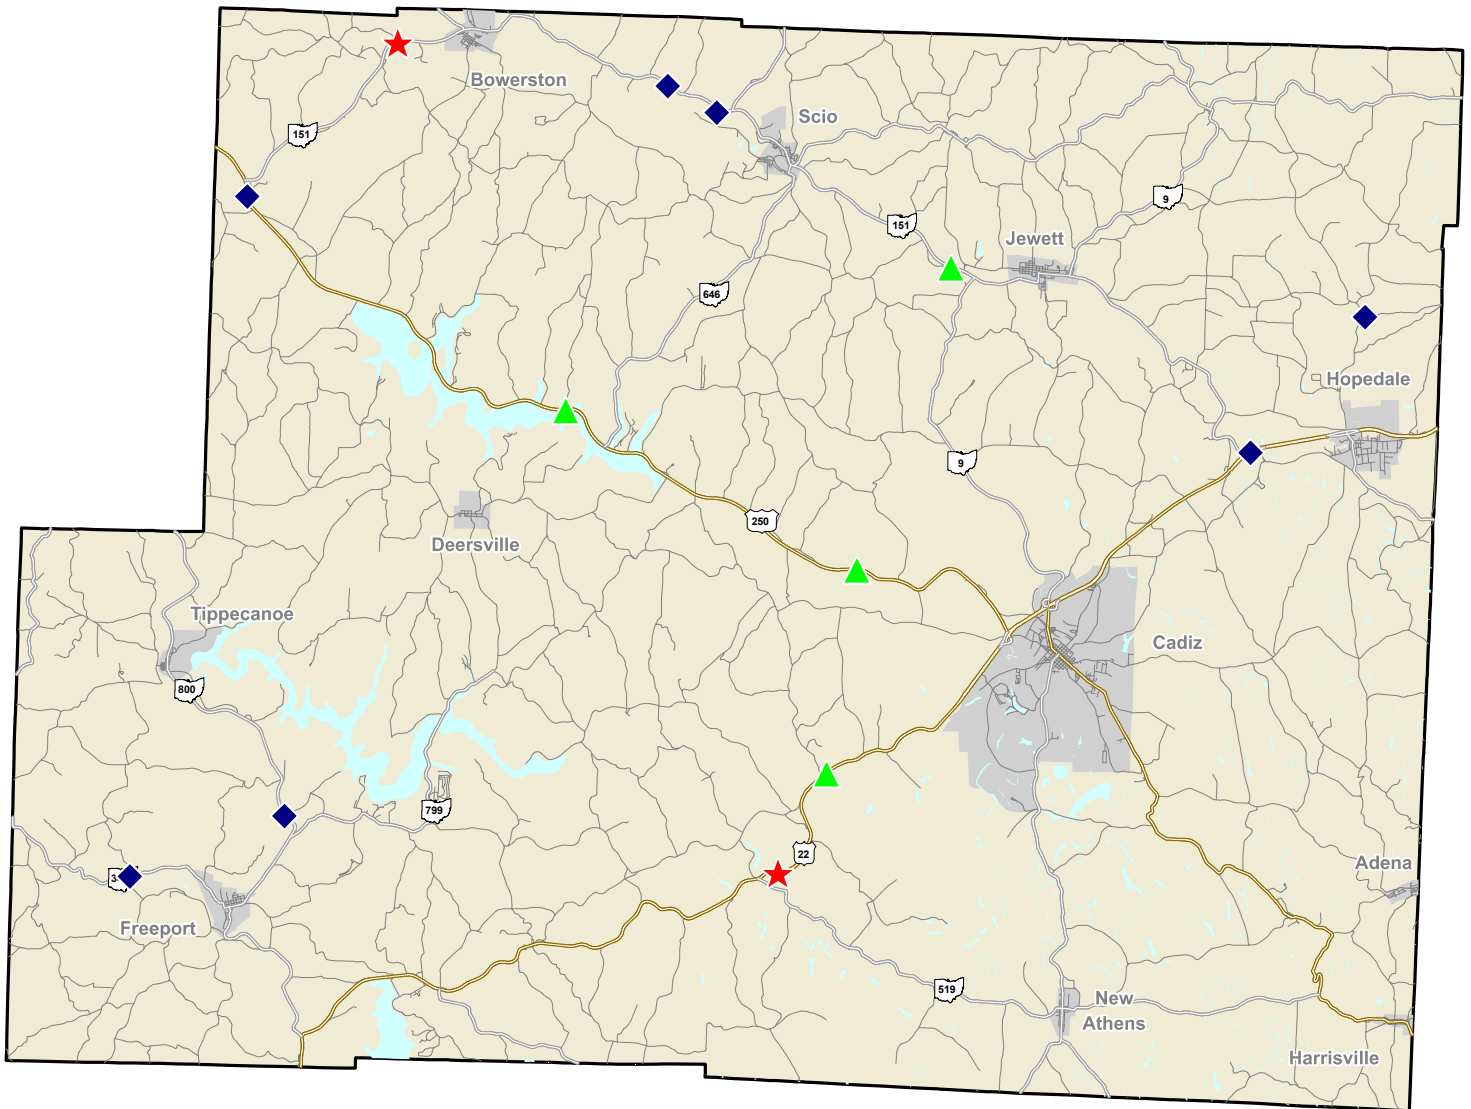

Harrison County Fatal Traffic Crashes 2017 to 2019

Type	2019	2018	2017
# Rural	2	7	4
# Urban	0	0	0
# OVI Related	1	3	0
# Commercial Related	2	0	2
# Motorcycle Related	0	2	0

Fatal Crashes

★ 2019 (2)

◆ 2018 (7)

▲ 2017 (4)

Data Source: SAU Fatal Crash Database
 Map Design and Layout: OSHP Statistical Analysis Unit
 Ohio State Highway Patrol
 April 2, 2020