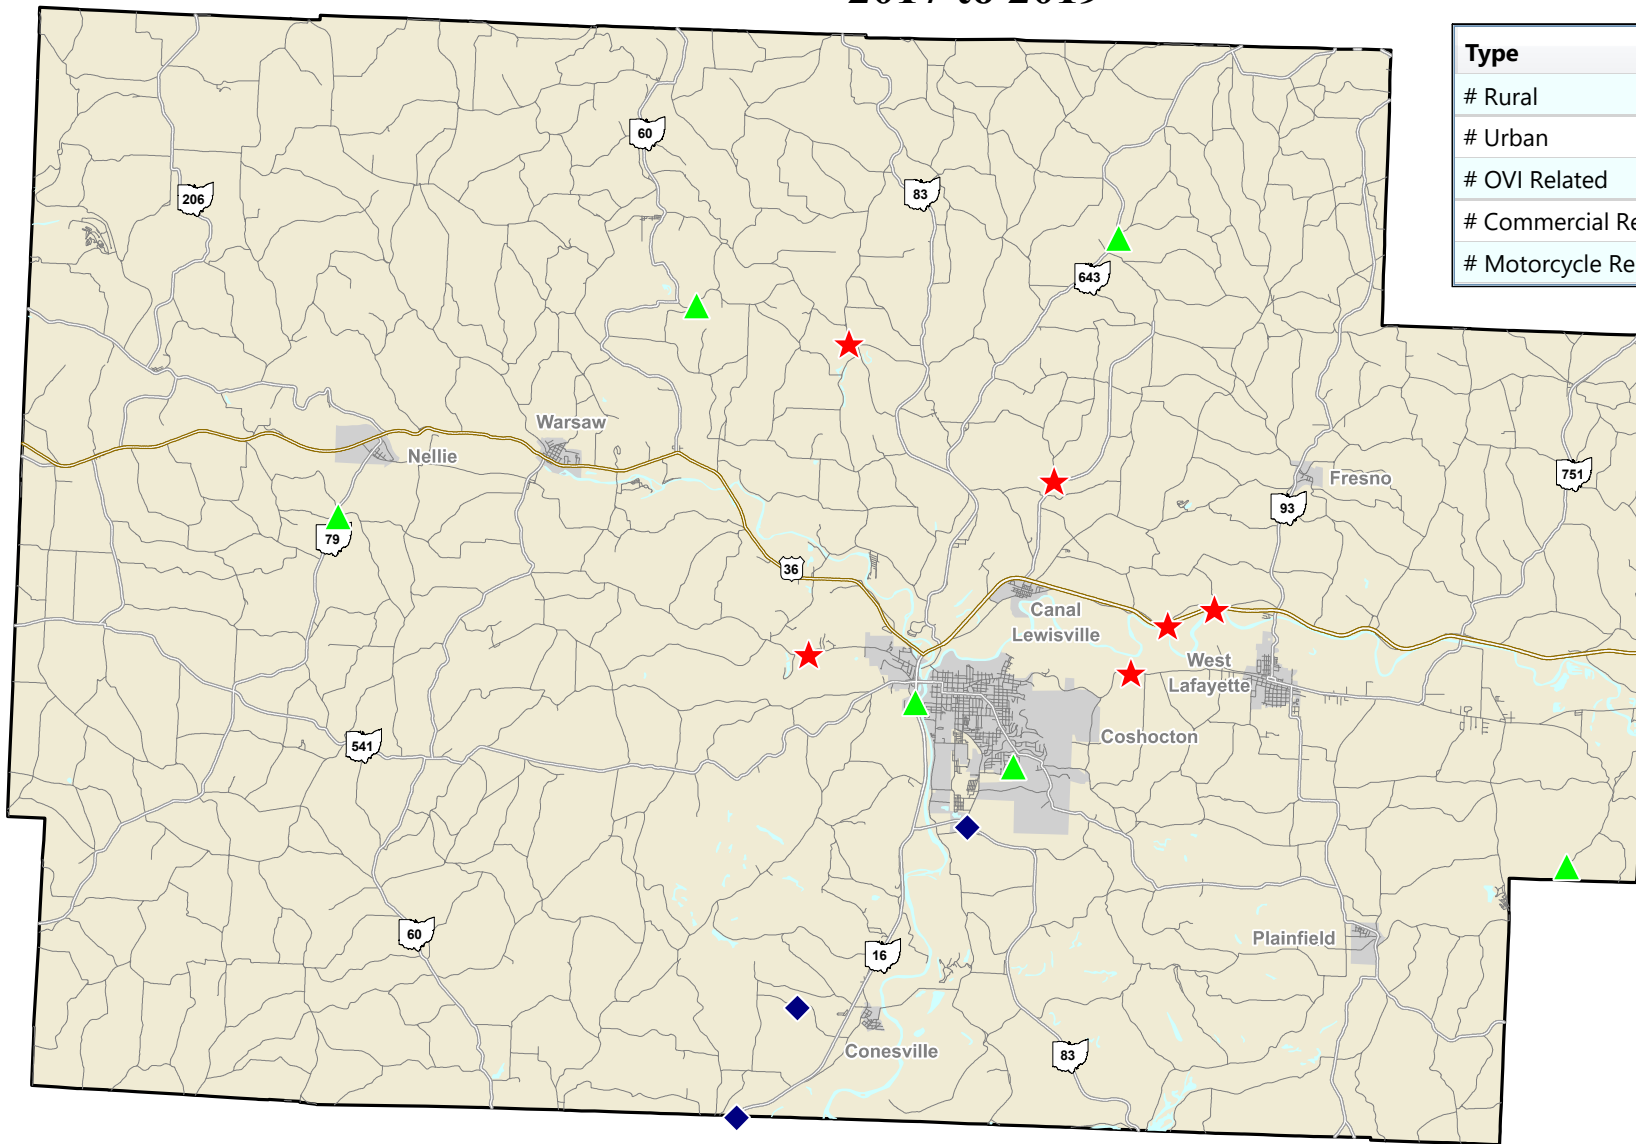

# Coshocton County Fatal Traffic Crashes 2017 to 2019

Type	2019	2018	2017
# Rural	6	3	5
# Urban	0	0	1
# OVI Related	4	1	2
# Commercial Related	0	0	1
# Motorcycle Related	0	1	0

### Fatal Crashes

- ★ 2019 (6)
- ◆ 2018 (3)
- ▲ 2017 (6)

Data Source: SAU Fatal Crash Database  
 Map Design and Layout: OSHP Statistical Analysis Unit  
 Ohio State Highway Patrol  
 April 2, 2020