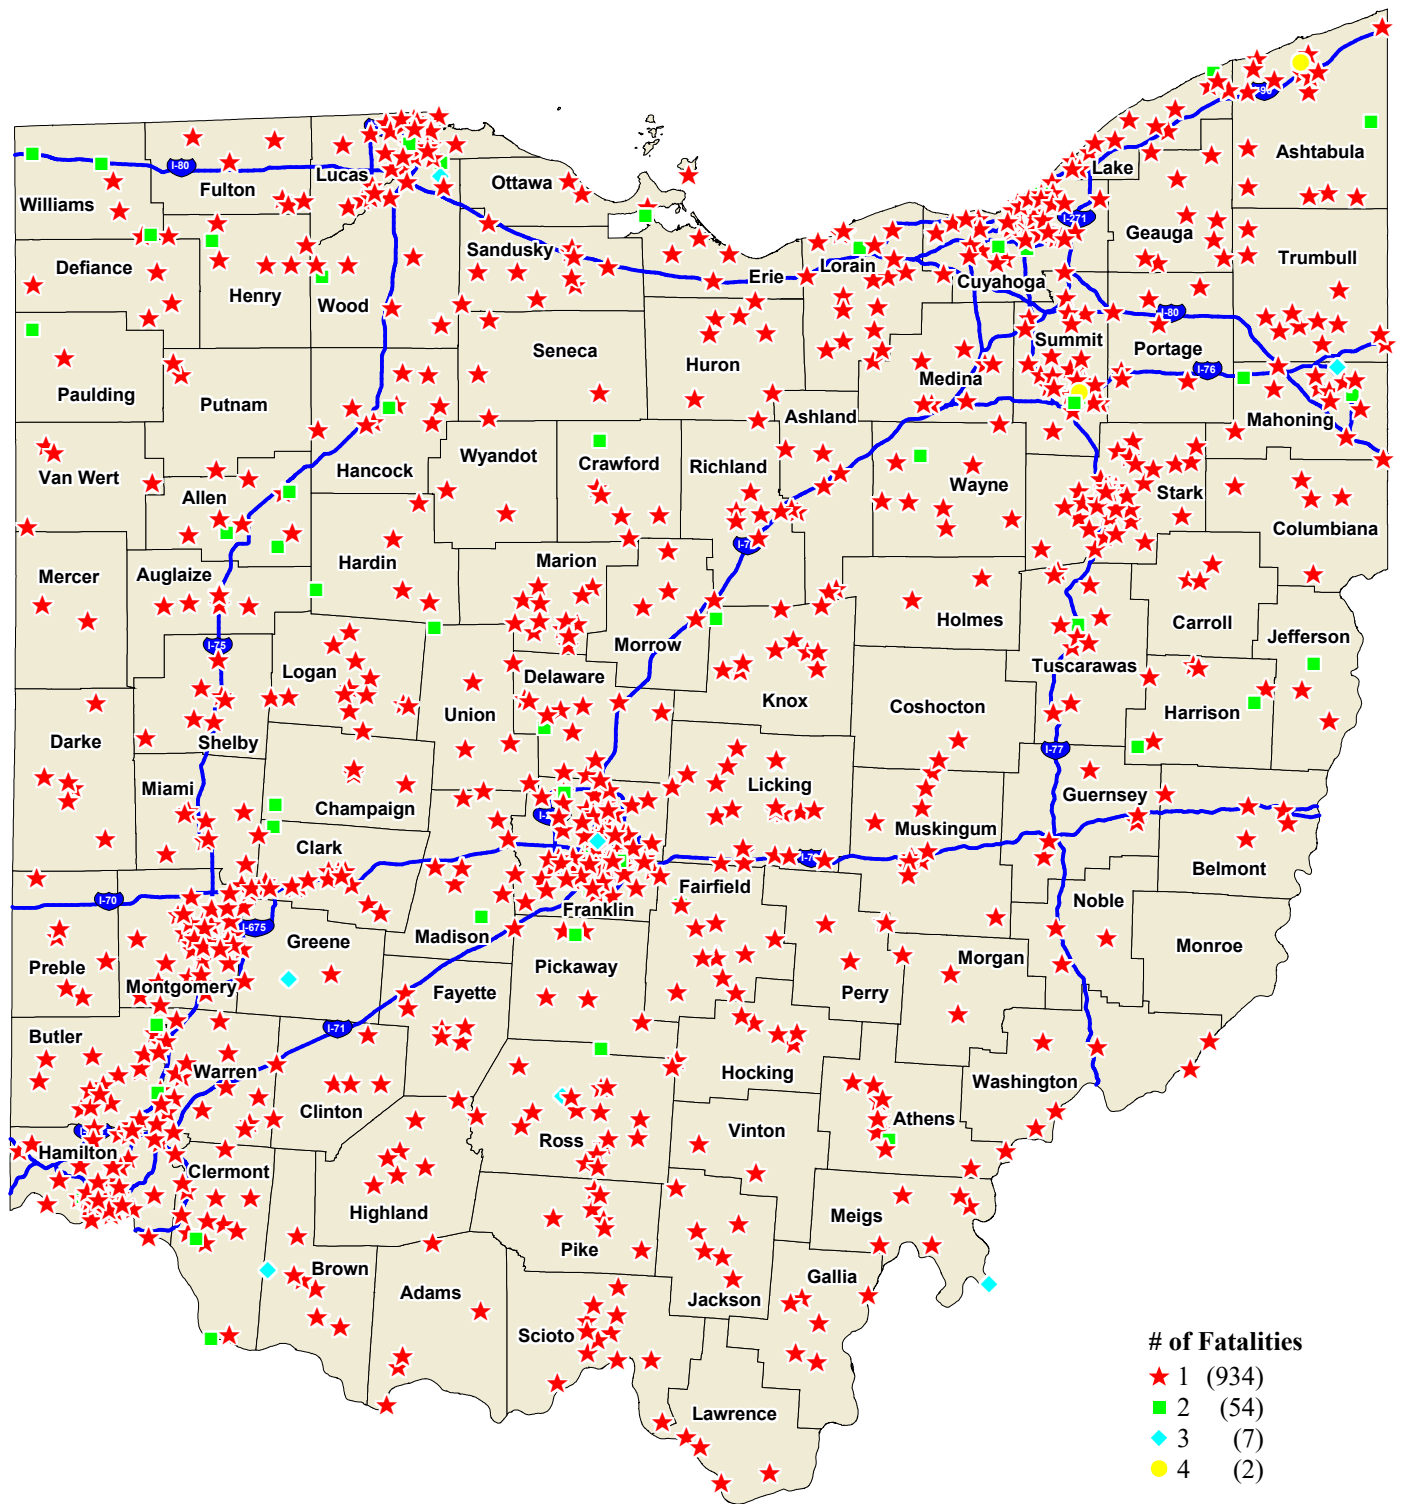

Ohio Fatal Crashes Year 2018

Data Source: SAU Fatal Crash Database
 Map Design and Layout: OSHP Statistical Analysis Unit
 Ohio State Highway Patrol
 January 16, 2019