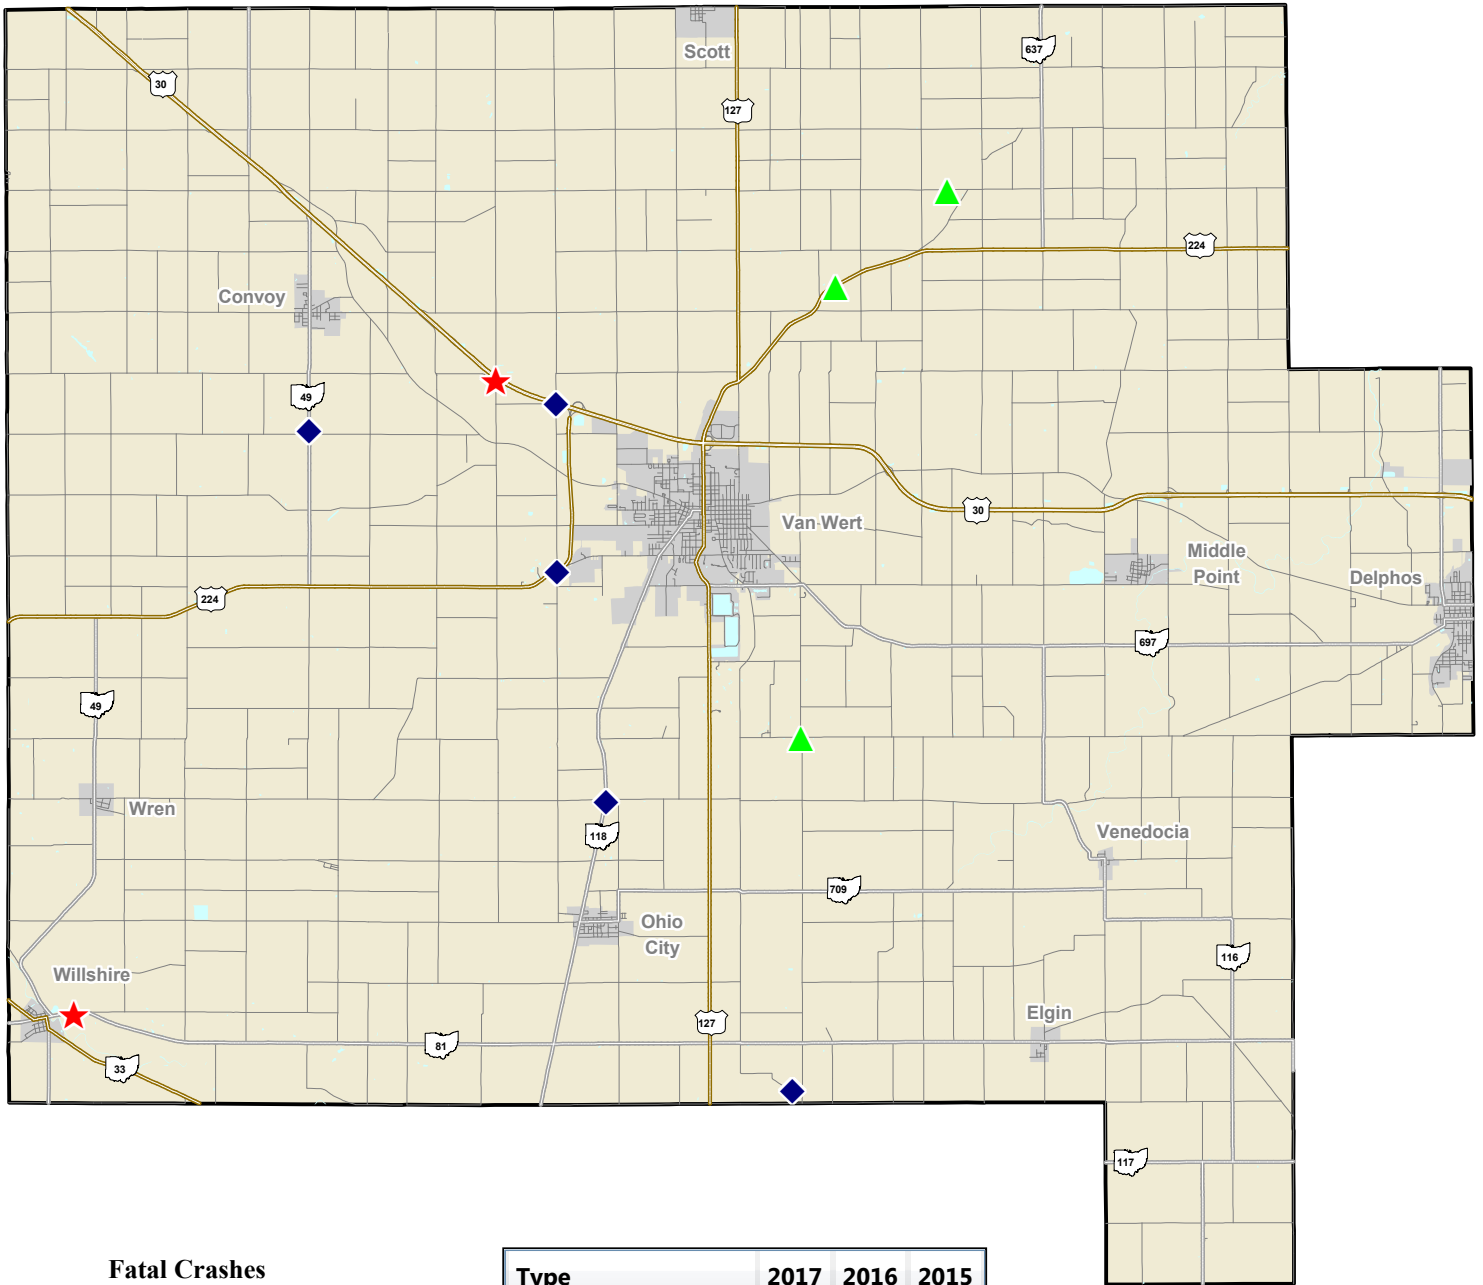

Van Wert County Fatal Traffic Crashes 2015 to 2017 YTD

Fatal Crashes

- ★ 2017 (2)
- ◆ 2016 (5)
- ▲ 2015 (3)

Type	2017	2016	2015
# Rural	2	5	3
# Urban	0	0	0
# OVI Related	0	0	0
# Commercial Related	1	1	1
# Motorcycle Related	0	0	1

Data Source: OSHP LINC Database
 Map Design and Layout: OSHP Statistical Analysis Unit
 Ohio State Highway Patrol
 October 26, 2017