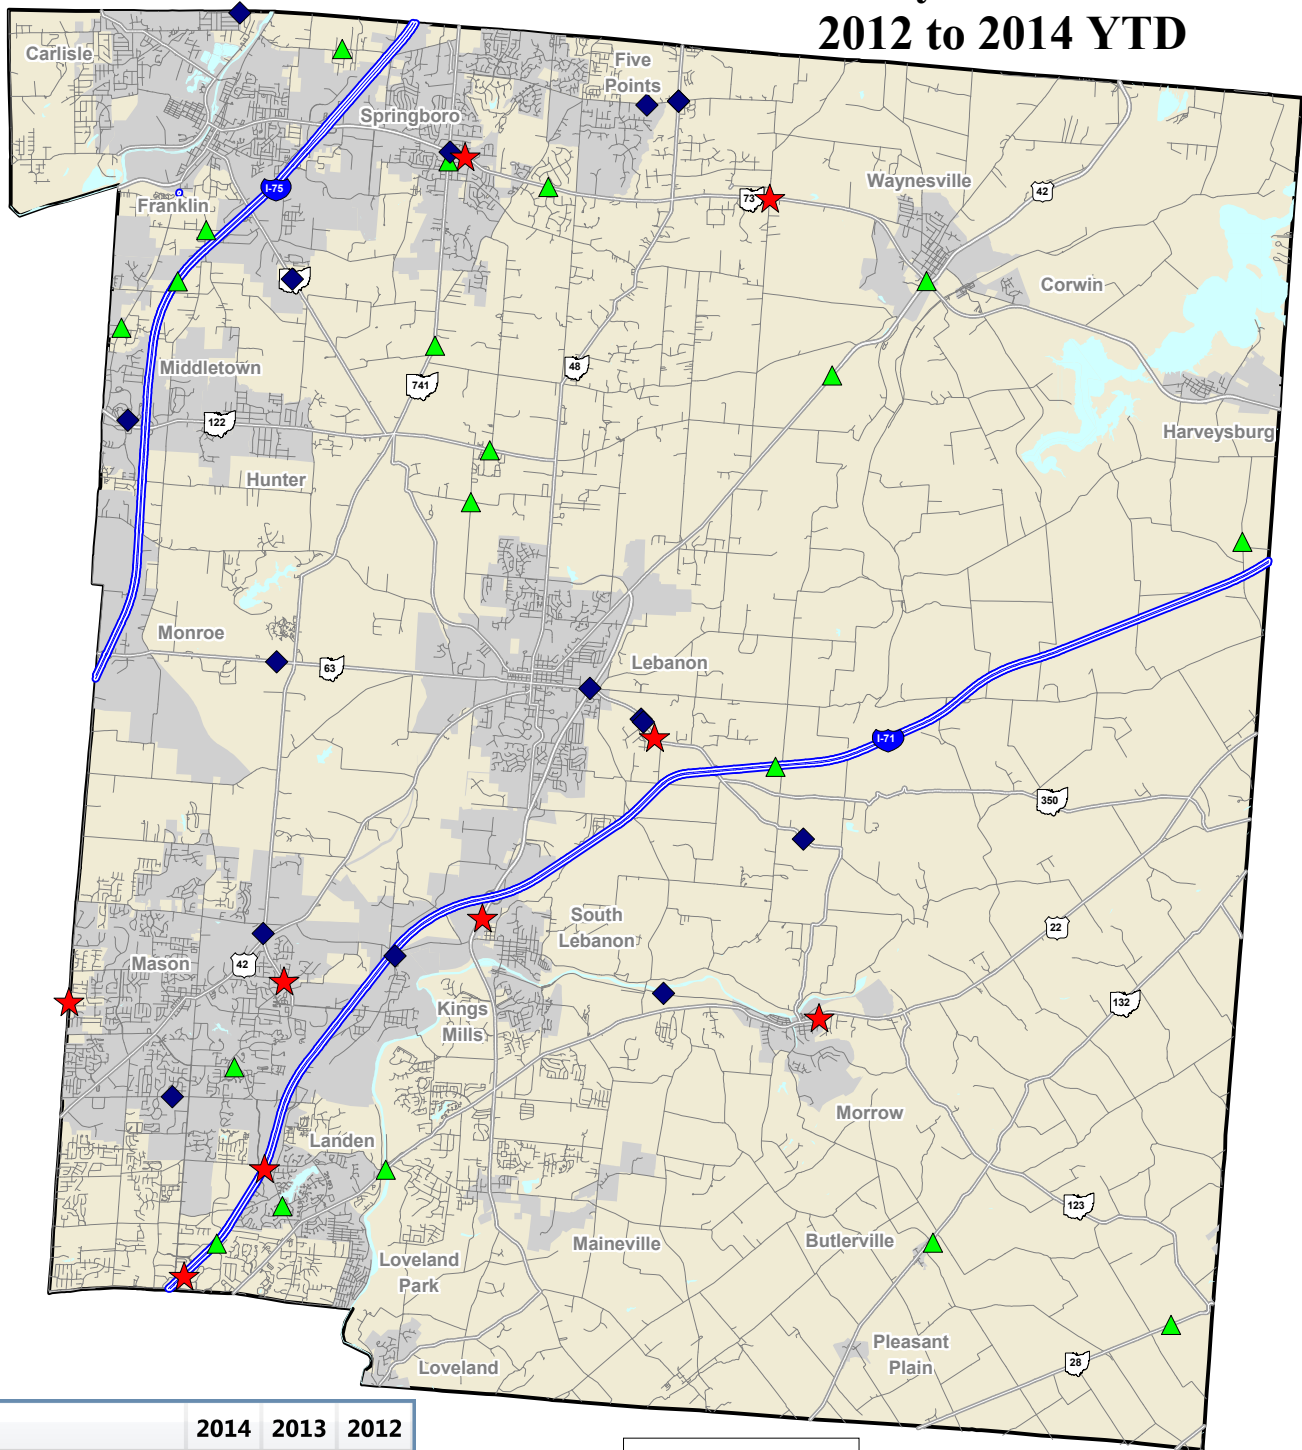

Warren County Fatal Traffic Crashes 2012 to 2014 YTD

Type	2014	2013	2012
# Rural	7	11	16
# Urban	2	5	3
# OVI Related	4	7	8
# Commercial Related	2	0	2
# Motorcycle Related	1	2	1

Fatal Crashes

- ★ 2014 (9)
- ◆ 2013 (16)
- ▲ 2012 (19)

Data Source: OSHP LINCS Database
 Map Design and Layout: OSHP Statistical Analysis Unit
 Ohio State Highway Patrol
 December 18, 2014