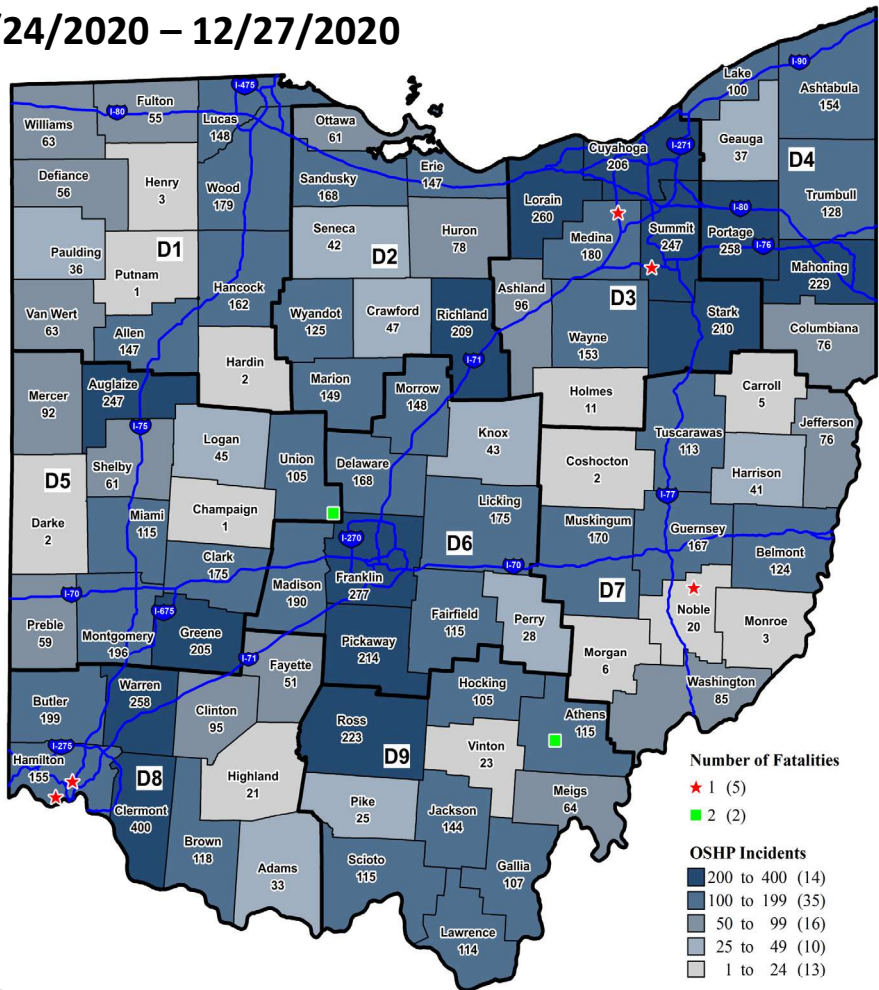

Christmas Holiday Recap

STATEWIDE REPORTED ACTIVITY 12/24/2020 – 12/27/2020

Traffic Fatality Comparison

Fatal Crash Statistics	
Safety Belt	
Used	2
Not Used	6
Not Installed/Unk.	0
Motorcycle Helmet	
Used	0
Not Used/Unk.	0
OVI	
Yes	0
No	7
Unknown	0
Pedestrian	1

Incidents by County	
Clermont	400
Franklin	277
Lorain	260
Portage	258
Warren	258
Summit	247
Auglaize	245
Mahoning	229
Ross	223
Pickaway	214
Other (combined)	7,528

TOTAL: 10,139

Activity Comparison			
	2020	2019	Diff %
Enforcement	2,145	905	+137%
Non-Enforcement	7,229	3,259	+122%
Crash	907	314	+189%
Case	125	60	+108%
OVI	142	60	+137%
Suspended License	175	99	+77%
Distracted Driving	39	32	+22%
Safety Belt	200	135	+48%
Assist	2,433	708	+244%
Drugs	85	36	+136%
Felony Arrest	41	16	+156%
Felony Warrant	7	2	+250%

Notes: 2020 Activity comparison period includes: 4 days from Thursday, December 24 at 12:00am to Sunday, December 27 at 11:59pm. Data is provisional as of 12/28/2020.
 2019 Activity comparison period includes: 2 days from Tuesday, December 24 at 12:00am to Wednesday, December 25 at 11:59pm.
 2018 Activity comparison period includes: 5 days from Friday, December 21 at 12:00am to Tuesday, December 25 at 11:59pm.
 2017 Activity comparison period includes: 4 days from Friday, December 22 at 12:00am to Monday, December 25 at 11:59pm.