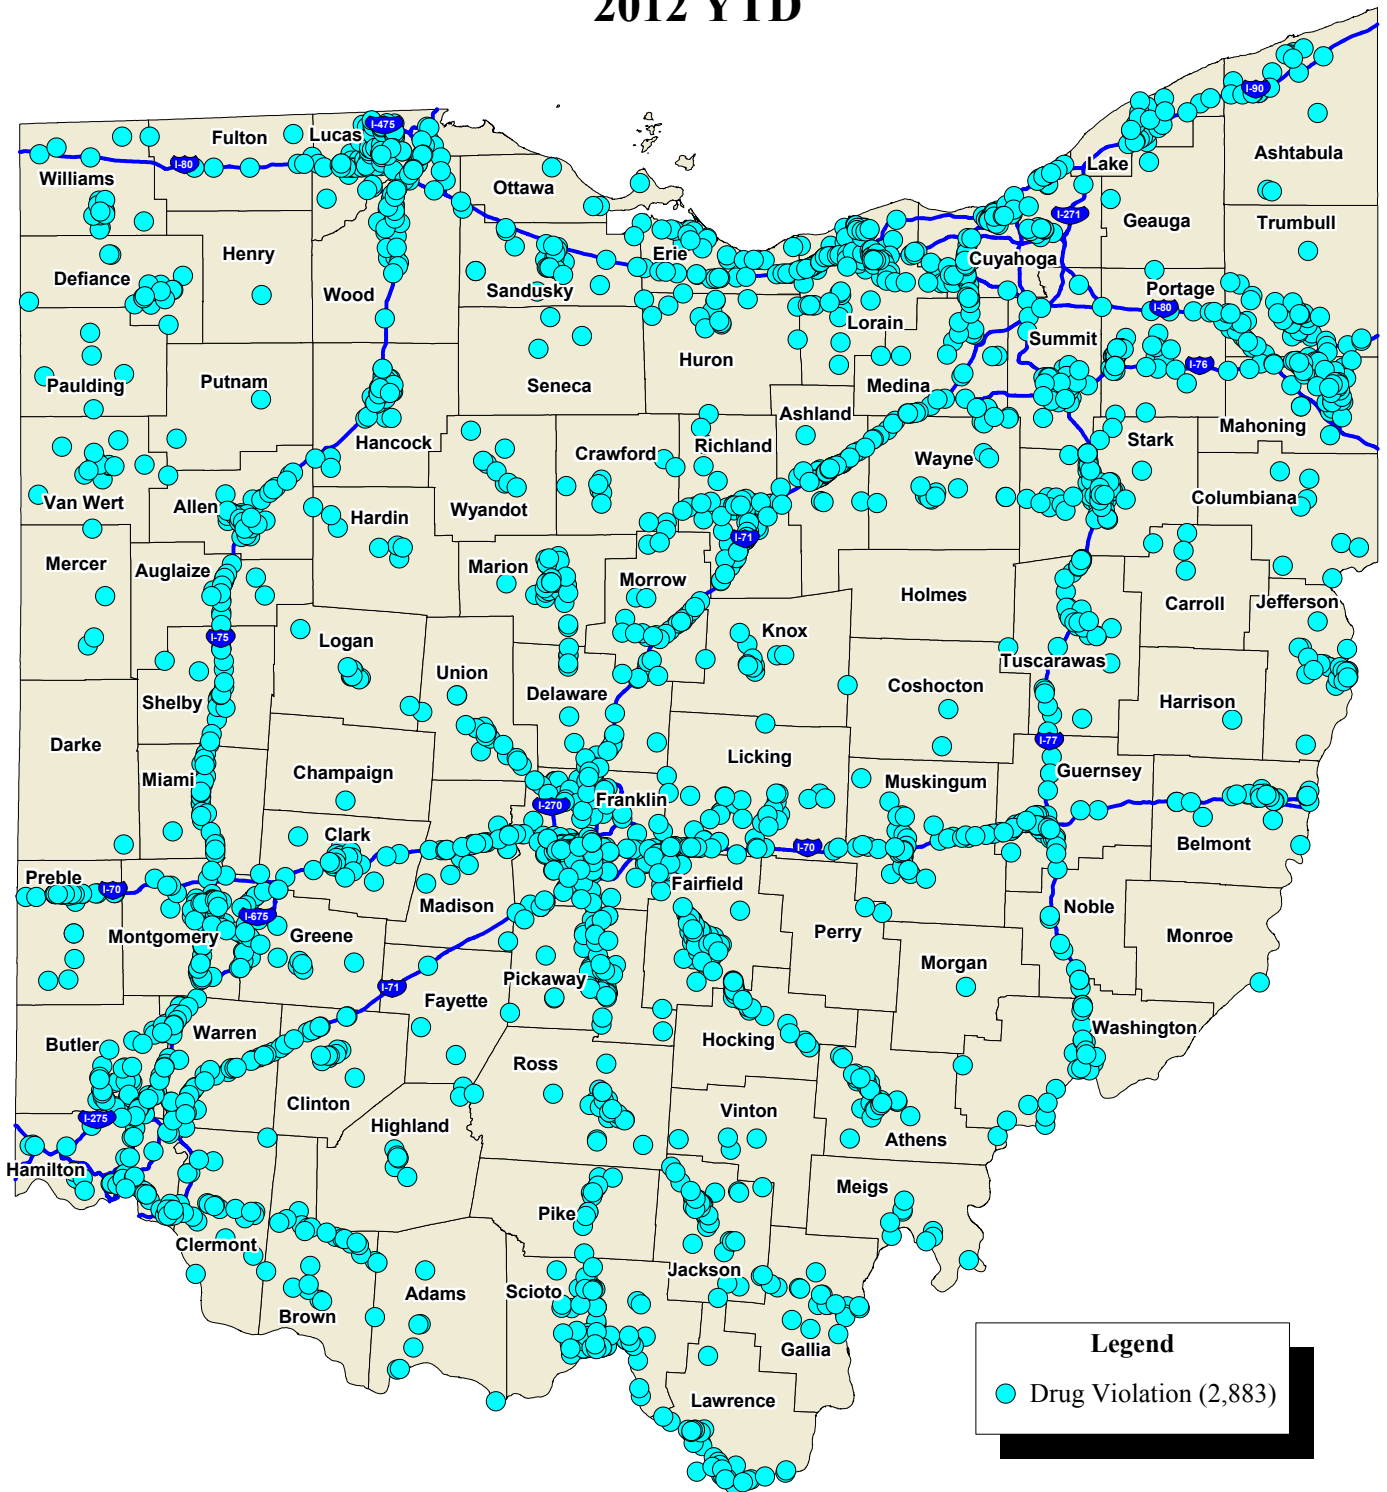

Ohio State Highway Patrol Drug Violations 2012 YTD

Data Source: OSHP Computer-Aided Dispatch System (CAD)
Map Design and Layout: OSHP Statistical Analysis Unit
Ohio State Highway Patrol
May 14, 2012