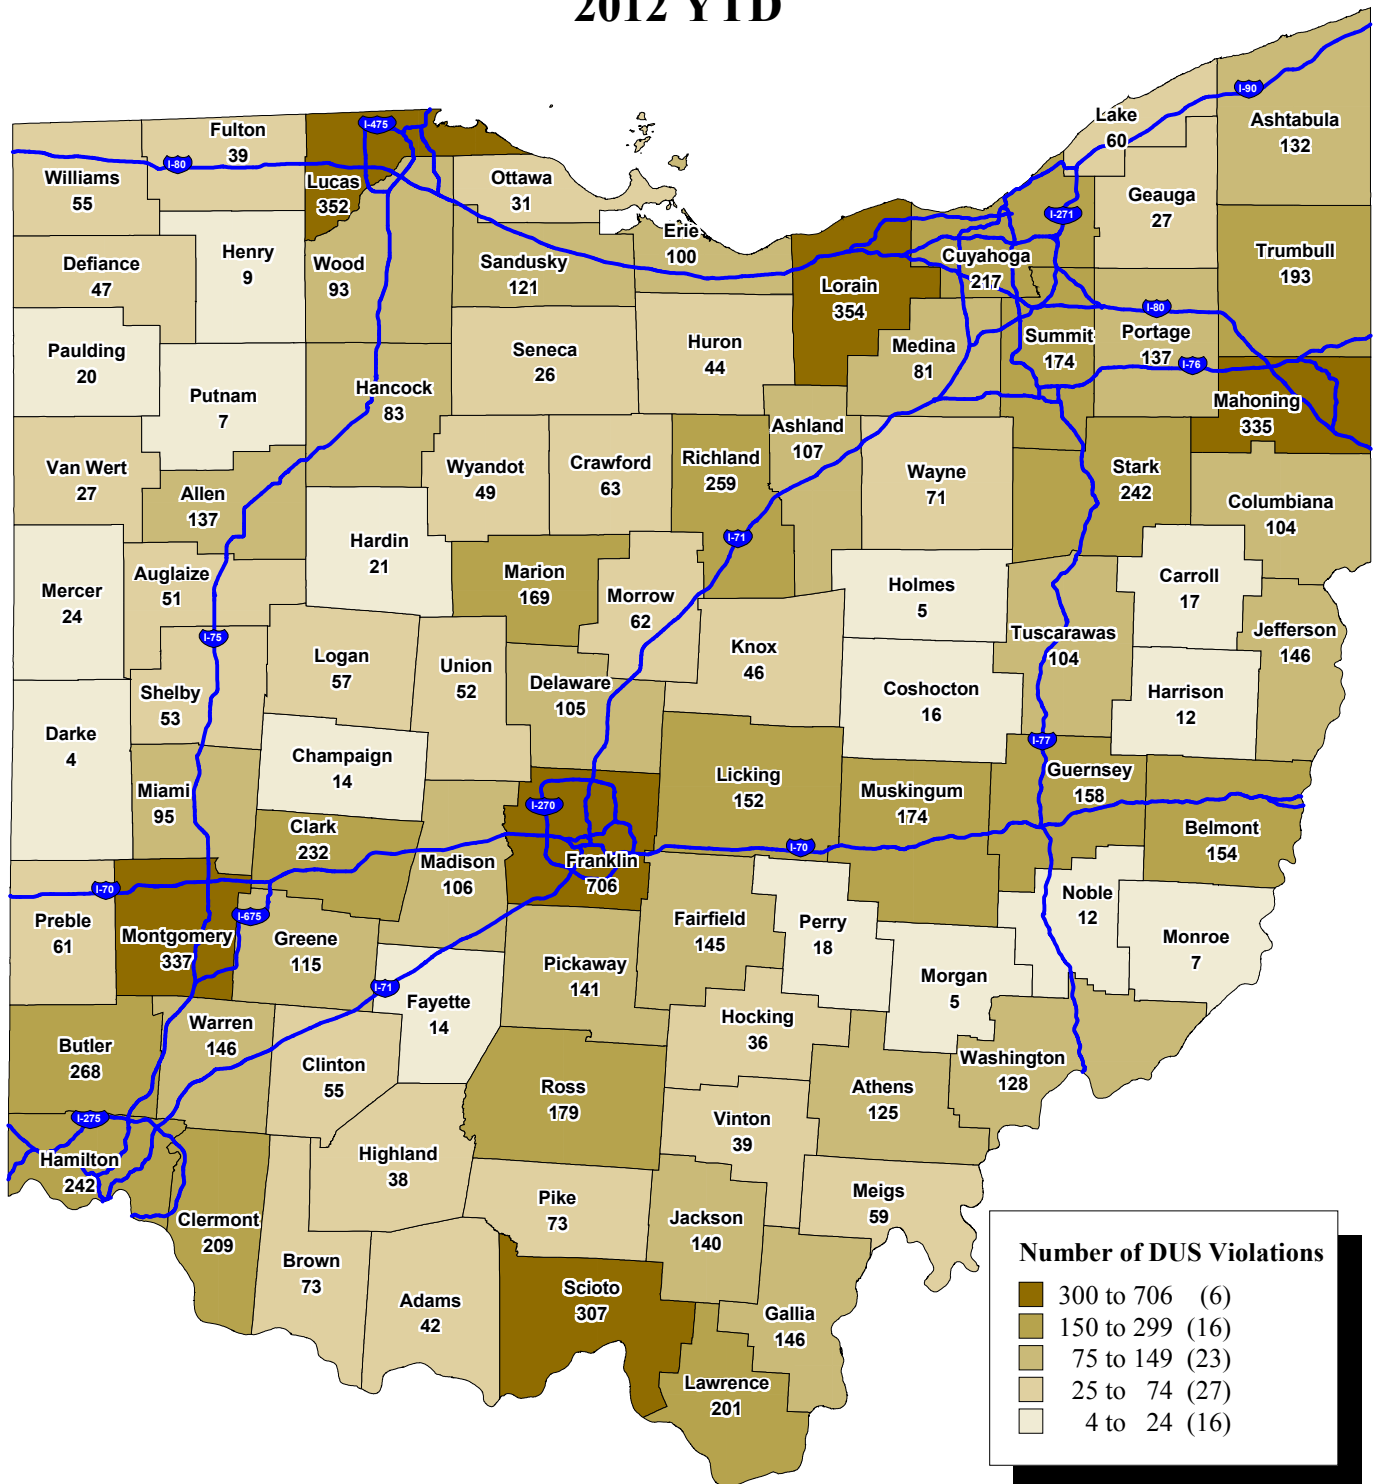

# Ohio State Highway Patrol Driving Under Suspension Violations 2012 YTD

|            |      |
|------------|------|
| 300 to 706 | (6)  |
| 150 to 299 | (16) |
| 75 to 149  | (23) |
| 25 to 74   | (27) |
| 4 to 24    | (16) |

Data Source: OSHP Computer-Aided Dispatch System (CAD)  
 Map Design and Layout: OSHP Statistical Analysis Unit  
 Ohio State Highway Patrol  
 May 14, 2012