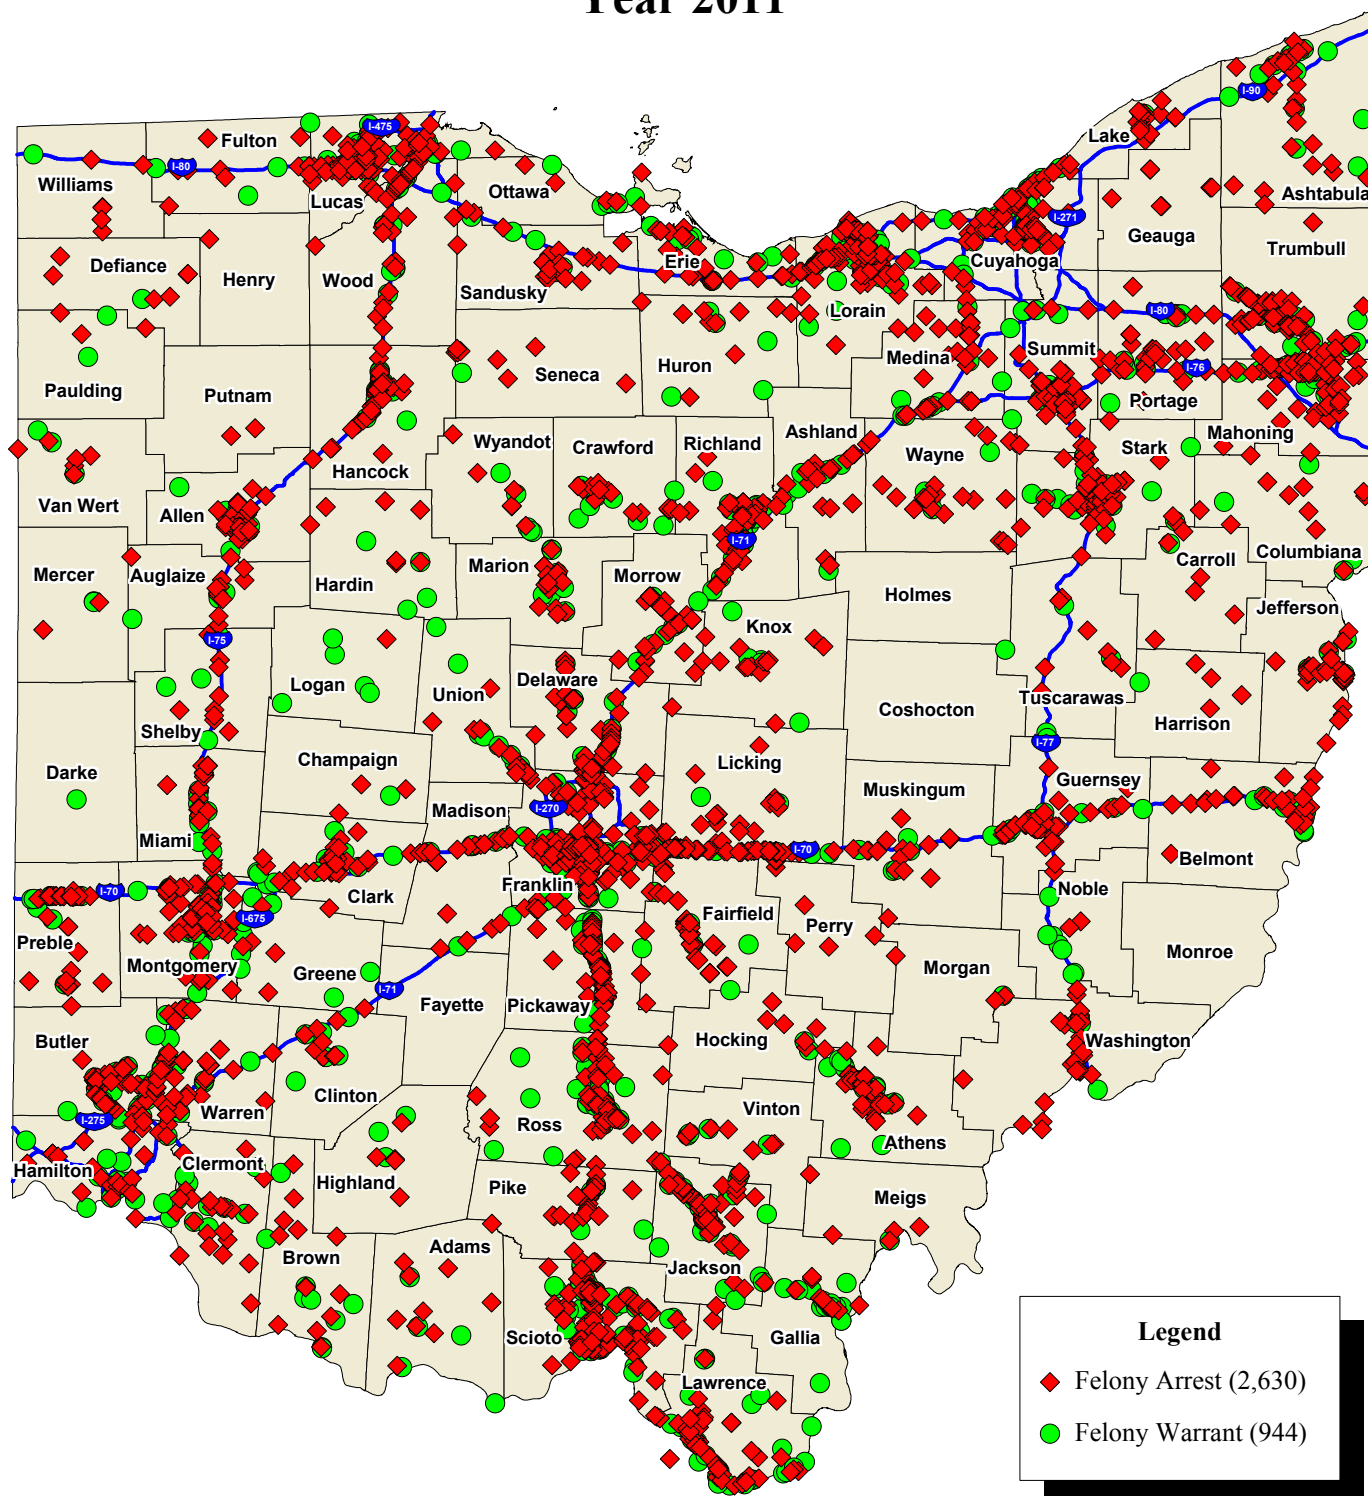

Ohio State Highway Patrol Felony Arrests and Warrants Year 2011

Data Source: Computer-Aided Dispatch System (CAD)
 Map Design and Layout: OSHP Statistical Analysis Unit
 Ohio State Highway Patrol
 January 3, 2012