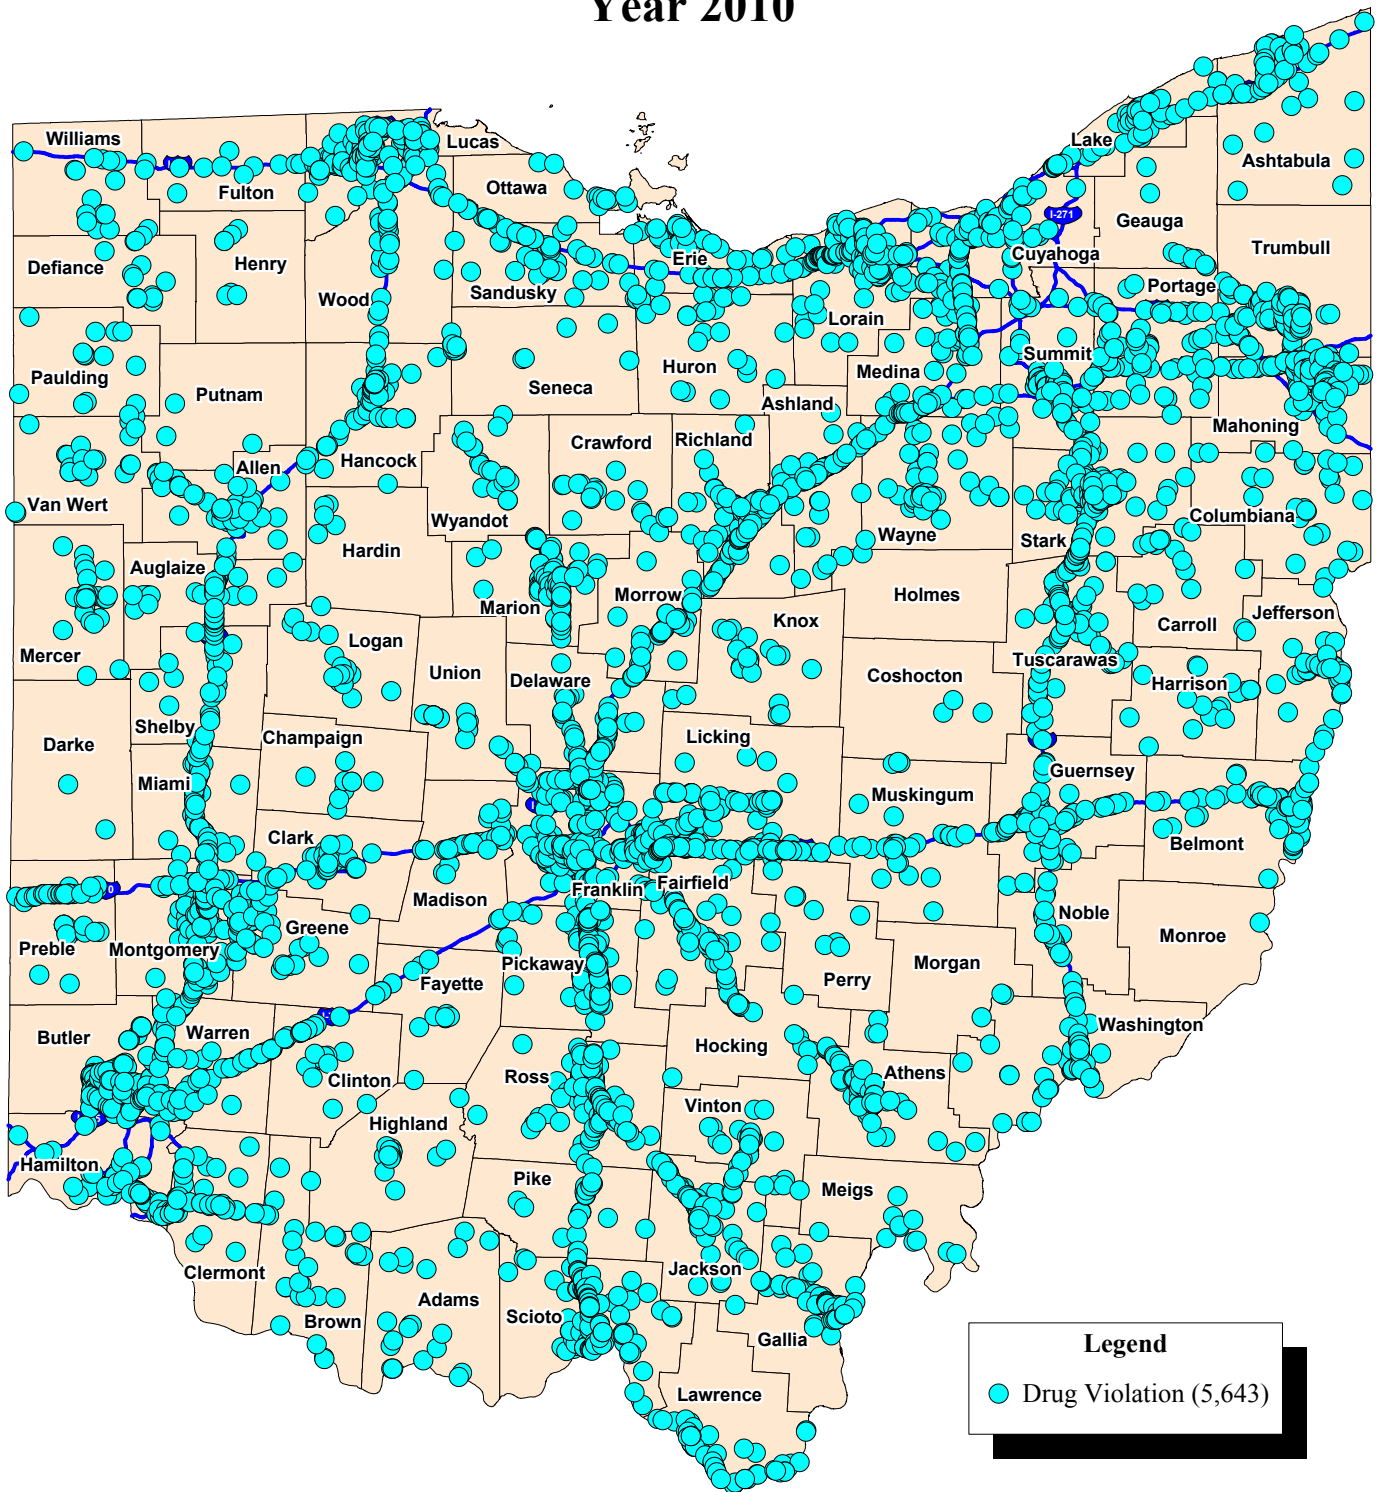

Ohio State Highway Patrol Drug Violations Year 2010

Data Source: OSHP Computer-Aided Dispatch System (CAD)
Map Design and Layout: OSHP Statistical Analysis Unit
Ohio State Highway Patrol
February 1, 2011