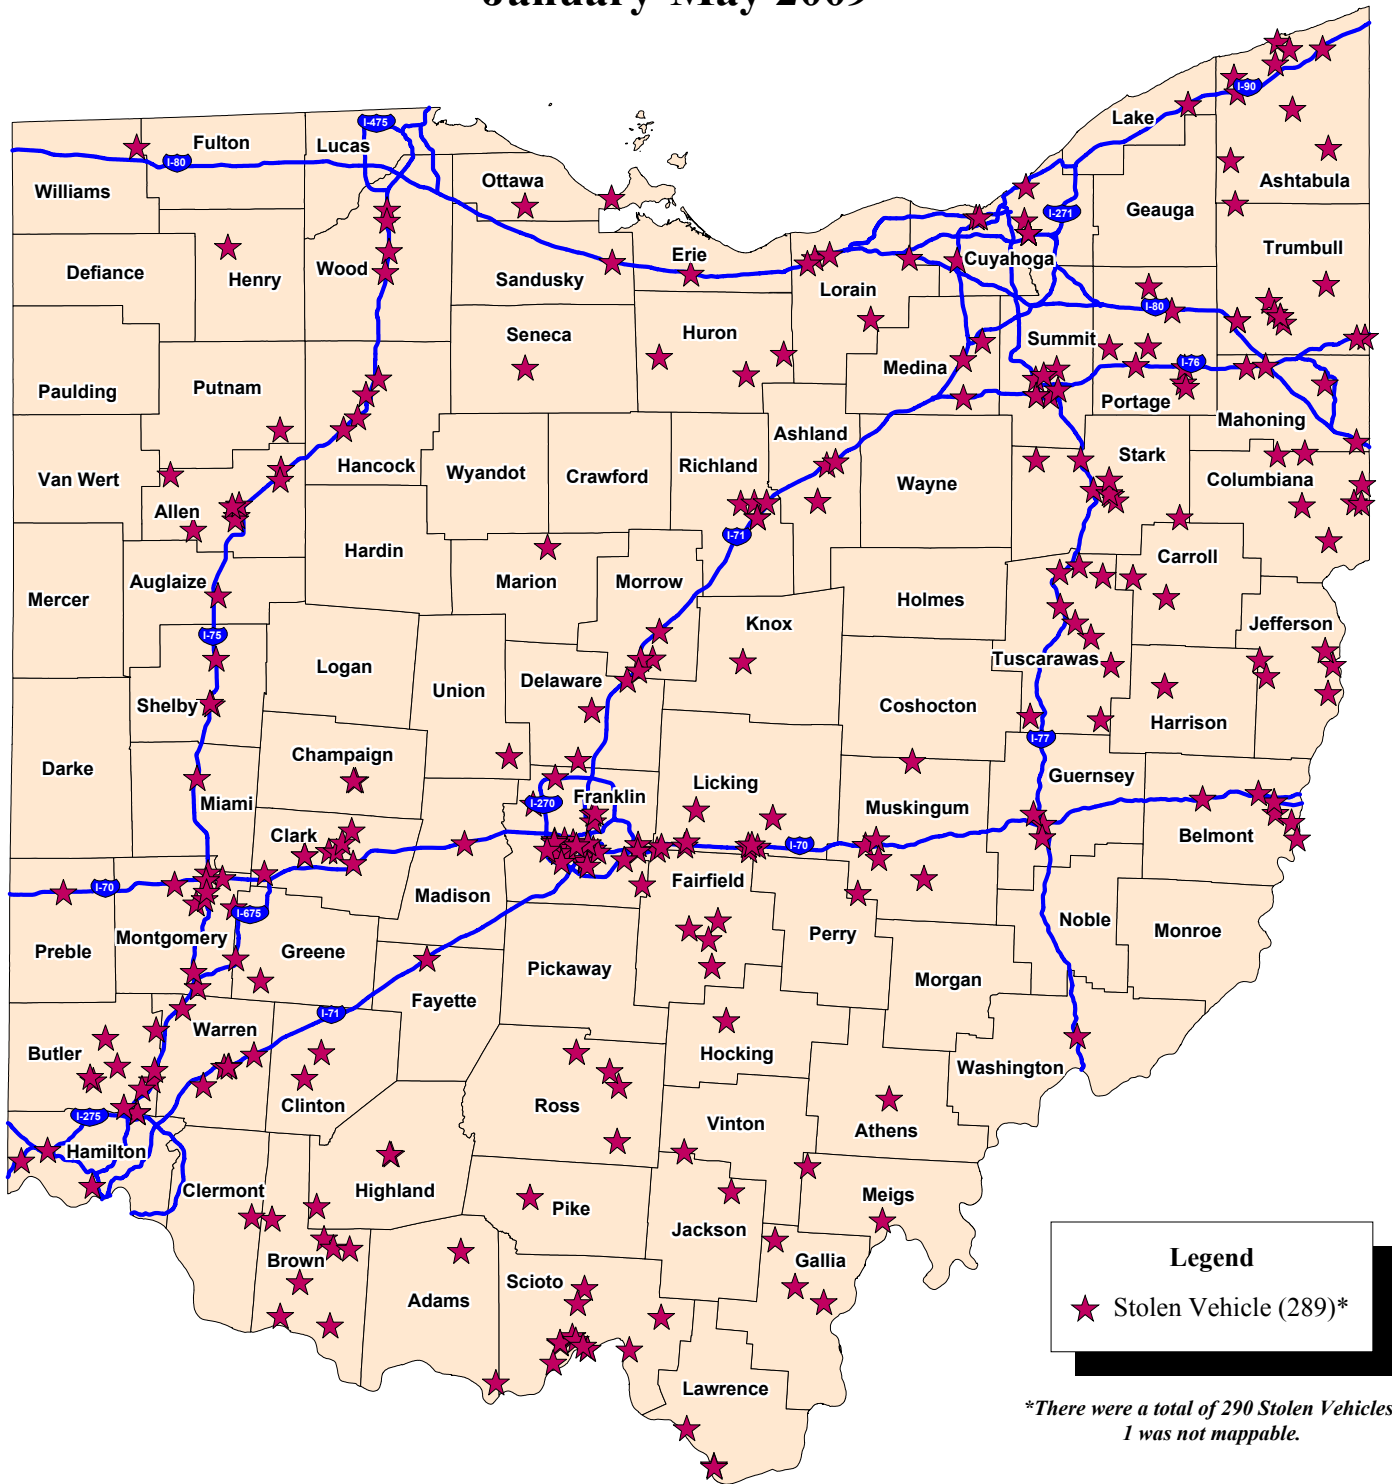

# Ohio State Highway Patrol Stolen Vehicles January-May 2009

Data Source: Computer-Aided Dispatch System (CAD); RIMS  
Map Design and Layout: OSHP Statistical Analysis Unit  
Ohio State Highway Patrol  
June 4, 2009