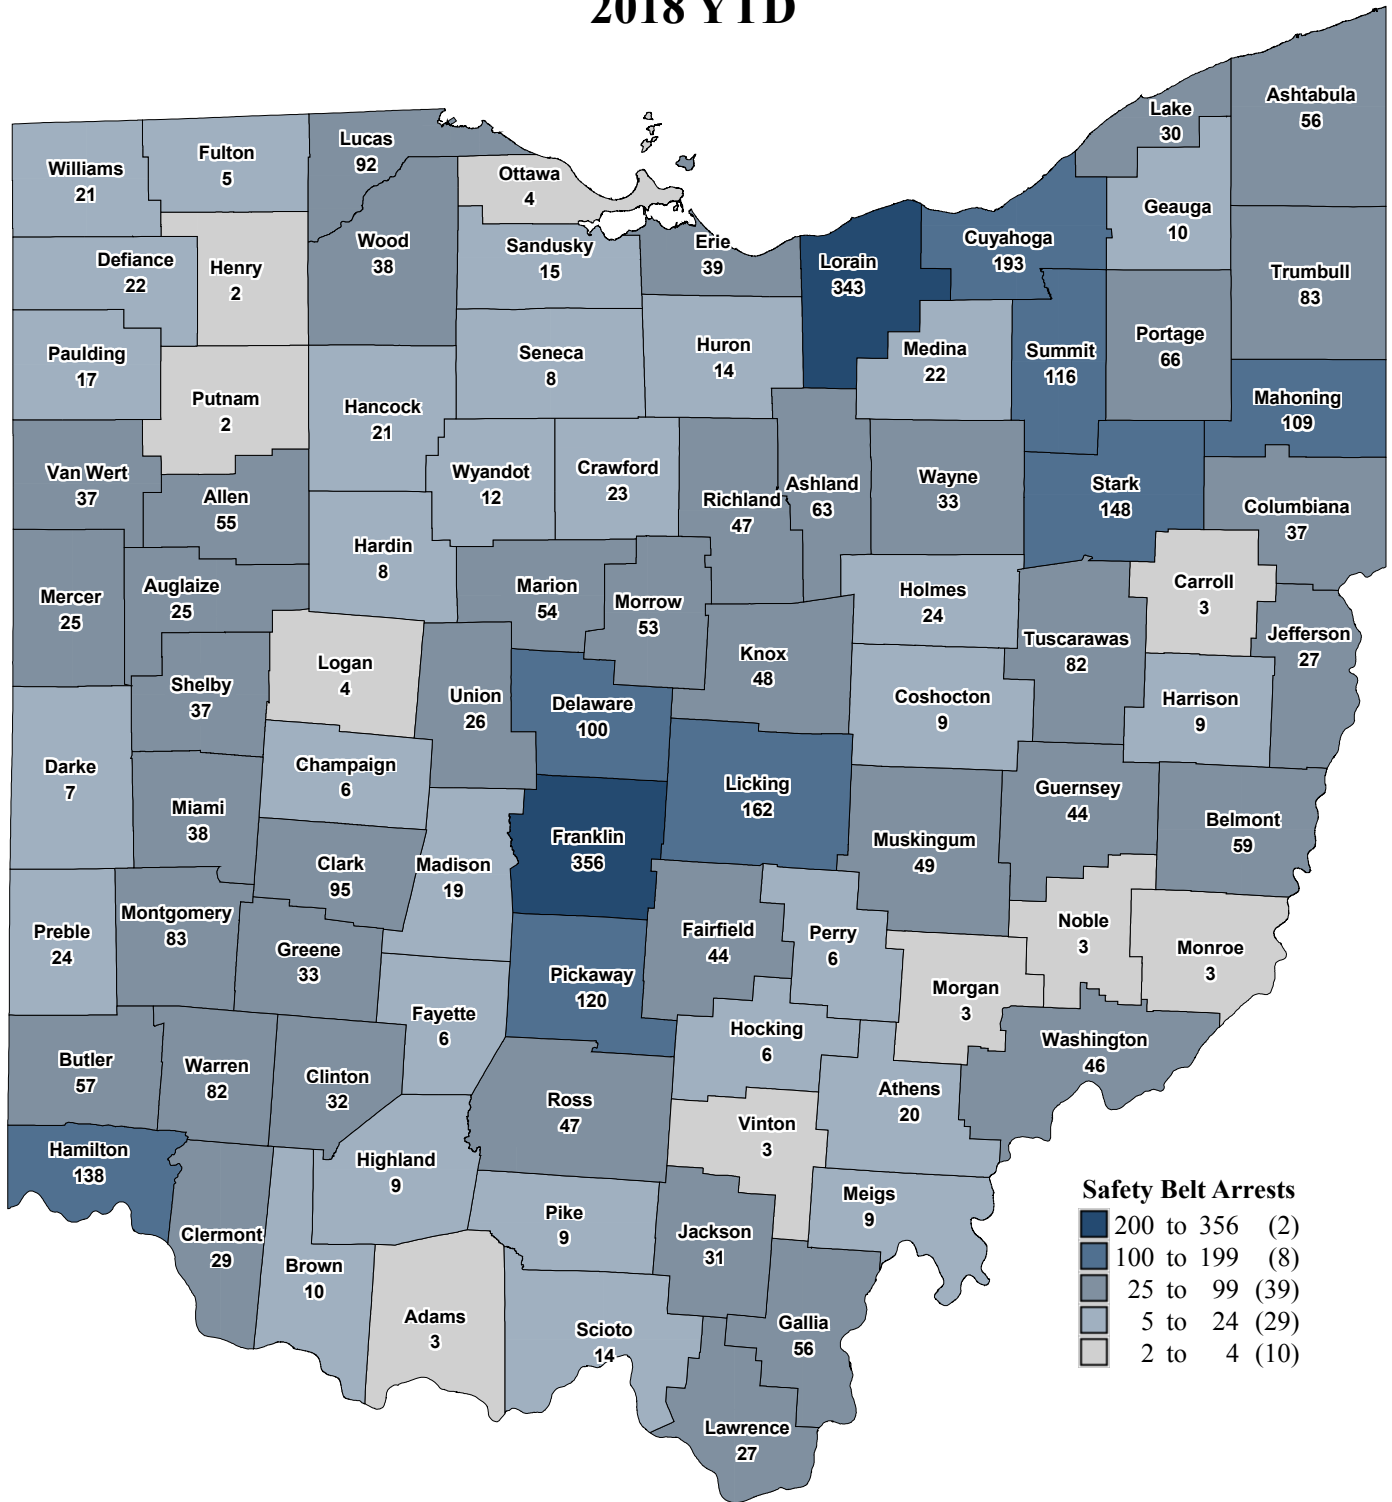

Ohio State Highway Patrol Safety Belt Arrests 2018 YTD

Data Source: OSHP Computer-Aided Dispatch System (CAD)
 Map Design and Layout: OSHP Statistical Analysis Unit
 Ohio State Highway Patrol
 January 22, 2018