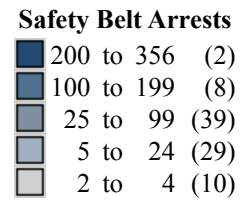

Ohio State Highway Patrol Safety Belt Arrests 2018 YTD

Data Source: OSHP Computer-Aided Dispatch System (CAD)
 Map Design and Layout: OSHP Statistical Analysis Unit
 Ohio State Highway Patrol
 January 22, 2018