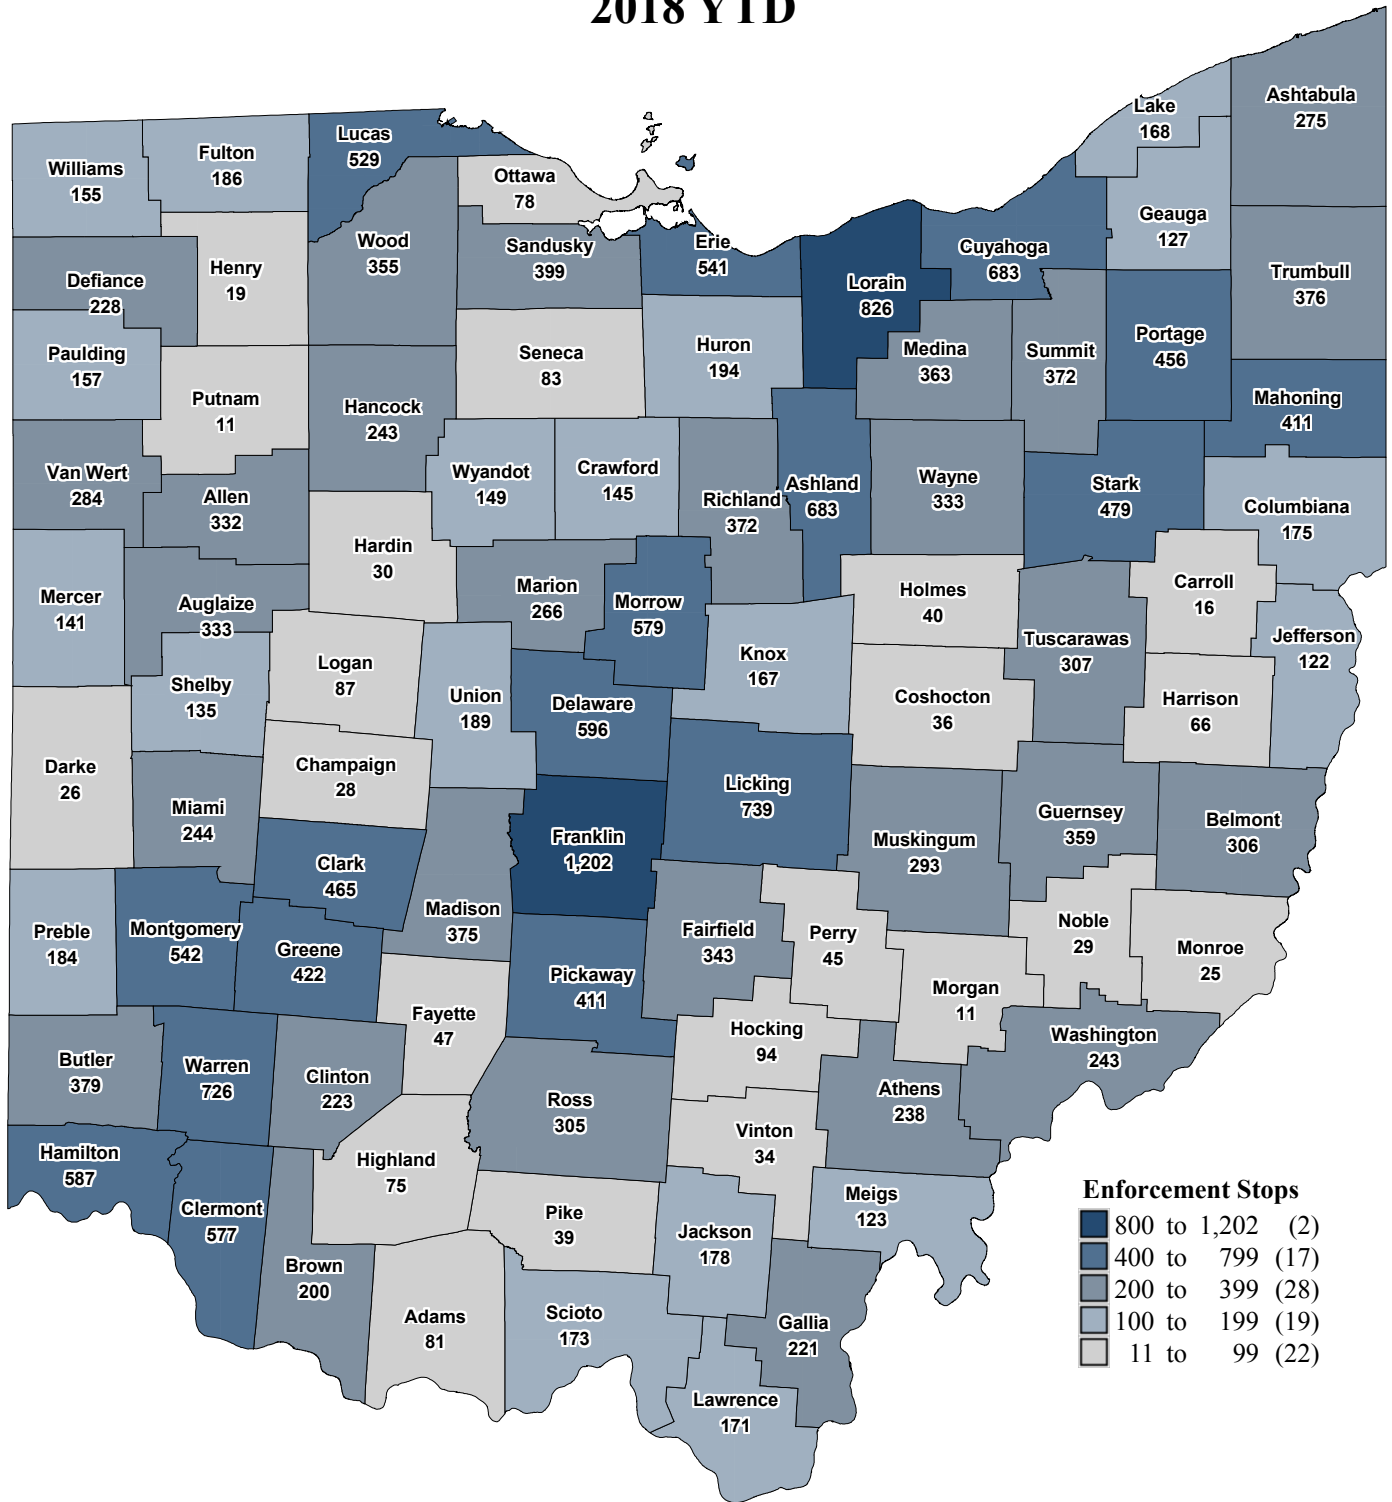

Ohio State Highway Patrol Enforcement Stops 2018 YTD

Enforcement Stops

800 to 1,202	(2)
400 to 799	(17)
200 to 399	(28)
100 to 199	(19)
11 to 99	(22)

Data Source: OSHP Computer-Aided Dispatch System (CAD)
 Map Design and Layout: OSHP Statistical Analysis Unit
 Ohio State Highway Patrol
 January 22, 2018