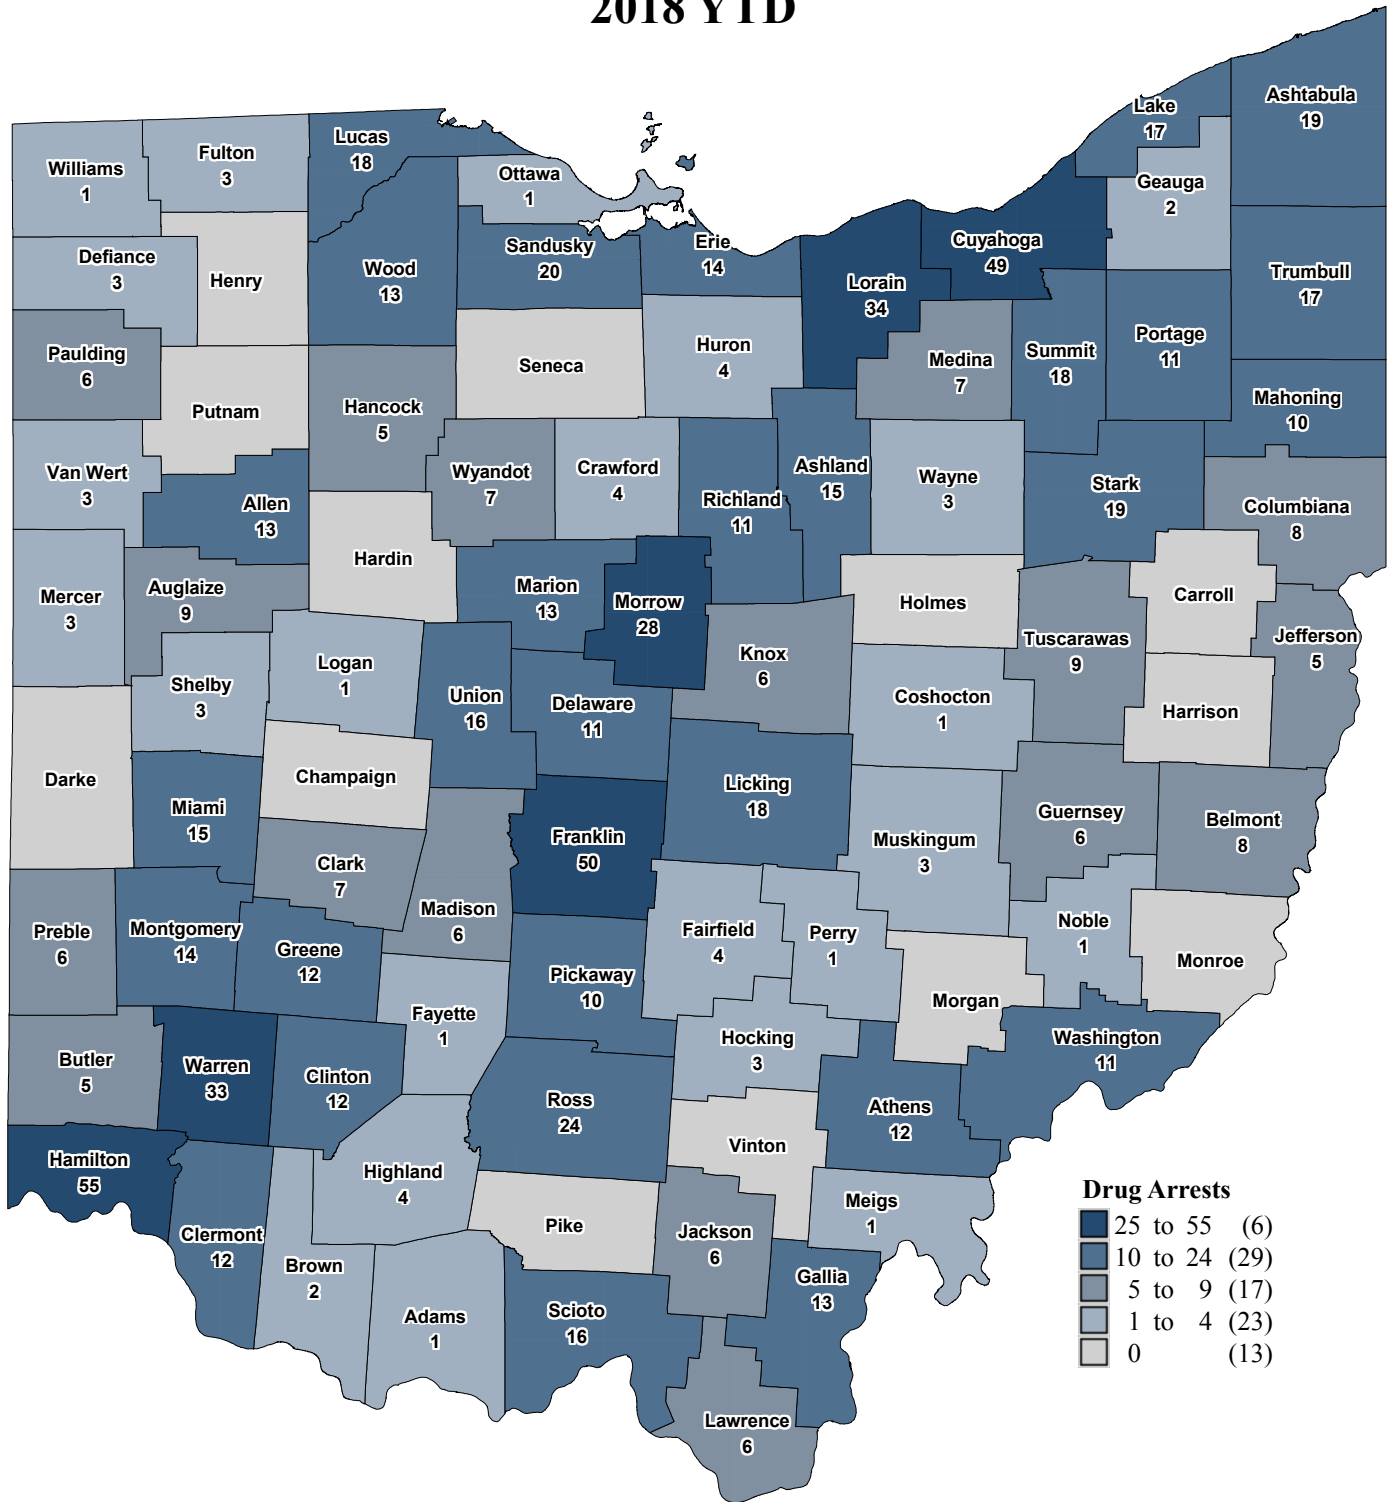

# Ohio State Highway Patrol Drug Arrests 2018 YTD

Data Source: OSHP Computer-Aided Dispatch System (CAD)  
 Map Design and Layout: OSHP Statistical Analysis Unit  
 Ohio State Highway Patrol  
 January 22, 2018