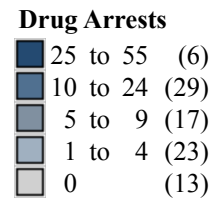

# Ohio State Highway Patrol Drug Arrests 2018 YTD

Data Source: OSHP Computer-Aided Dispatch System (CAD)  
 Map Design and Layout: OSHP Statistical Analysis Unit  
 Ohio State Highway Patrol  
 January 22, 2018