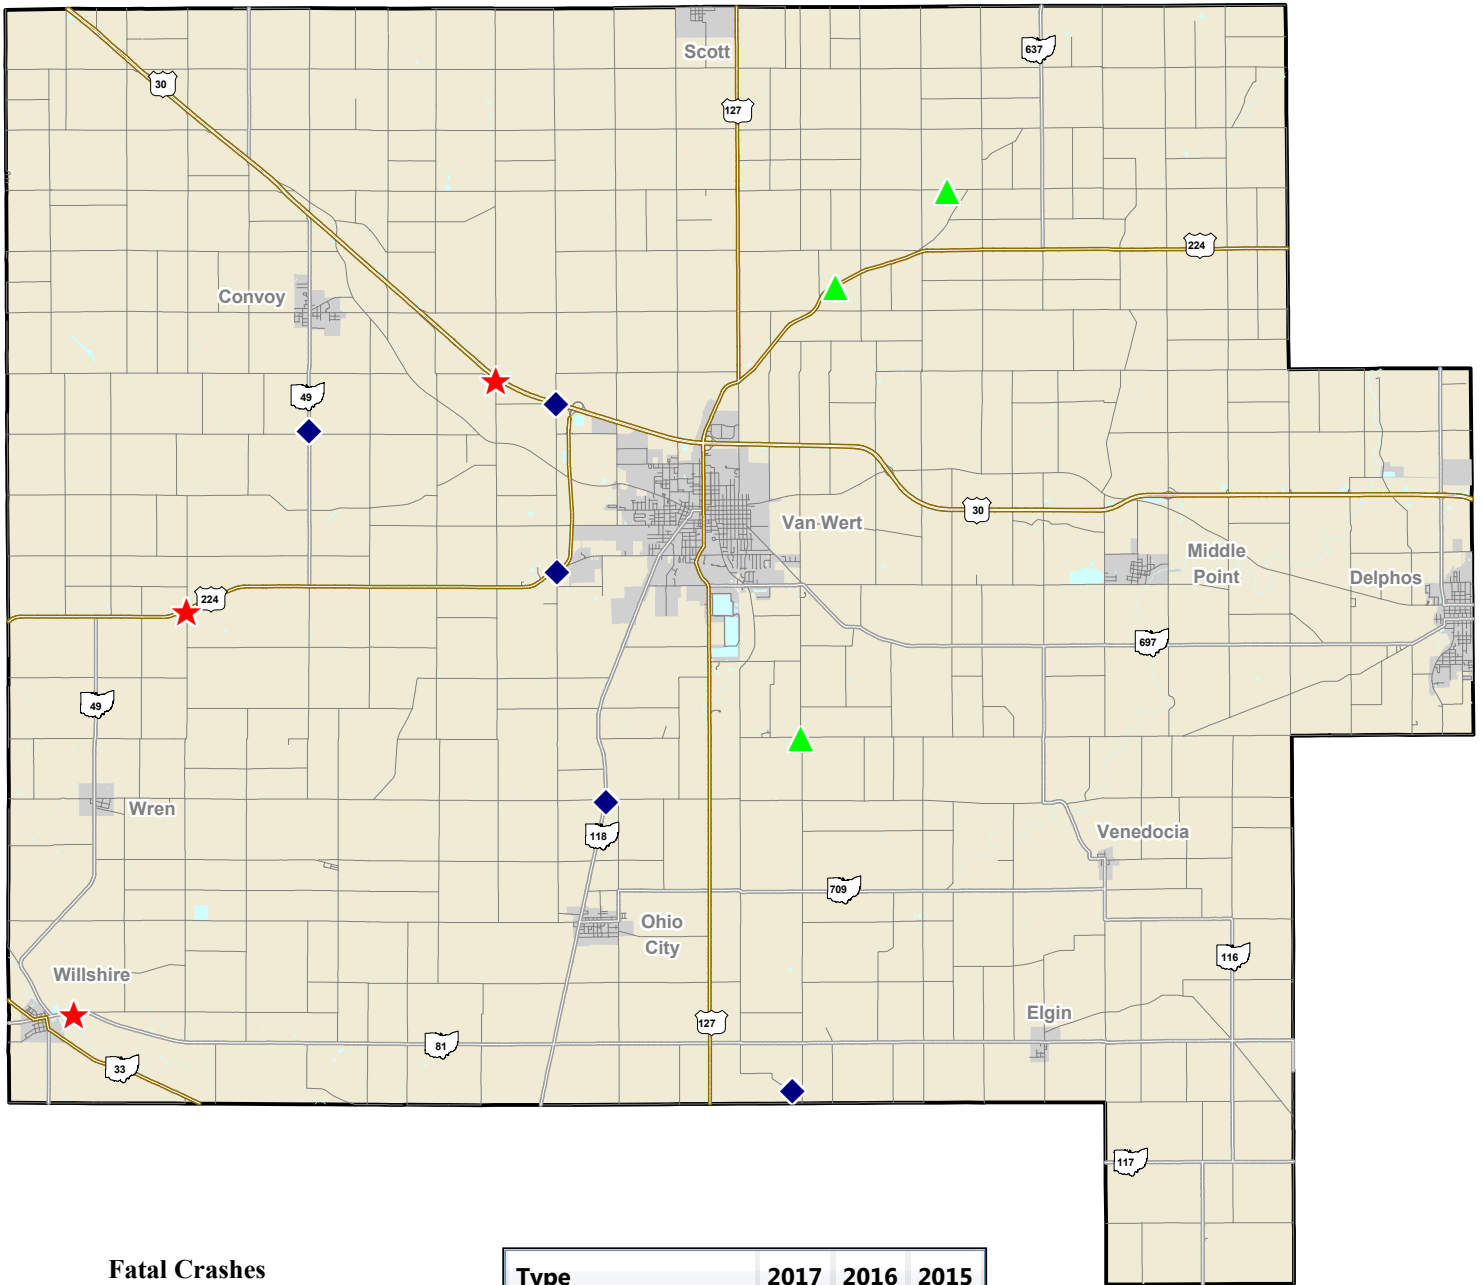

Van Wert County Fatal Traffic Crashes 2015 to 2017 YTD

Fatal Crashes

- ★ 2017 (3)
- ◆ 2016 (5)
- ▲ 2015 (3)

Type	2017	2016	2015
# Rural	3	5	3
# Urban	0	0	0
# OVI Related	0	0	0
# Commercial Related	1	1	1
# Motorcycle Related	0	0	1

Data Source: SAU Fatal Crash Database
 Map Design and Layout: OSHP Statistical Analysis Unit
 Ohio State Highway Patrol
 December 29, 2017