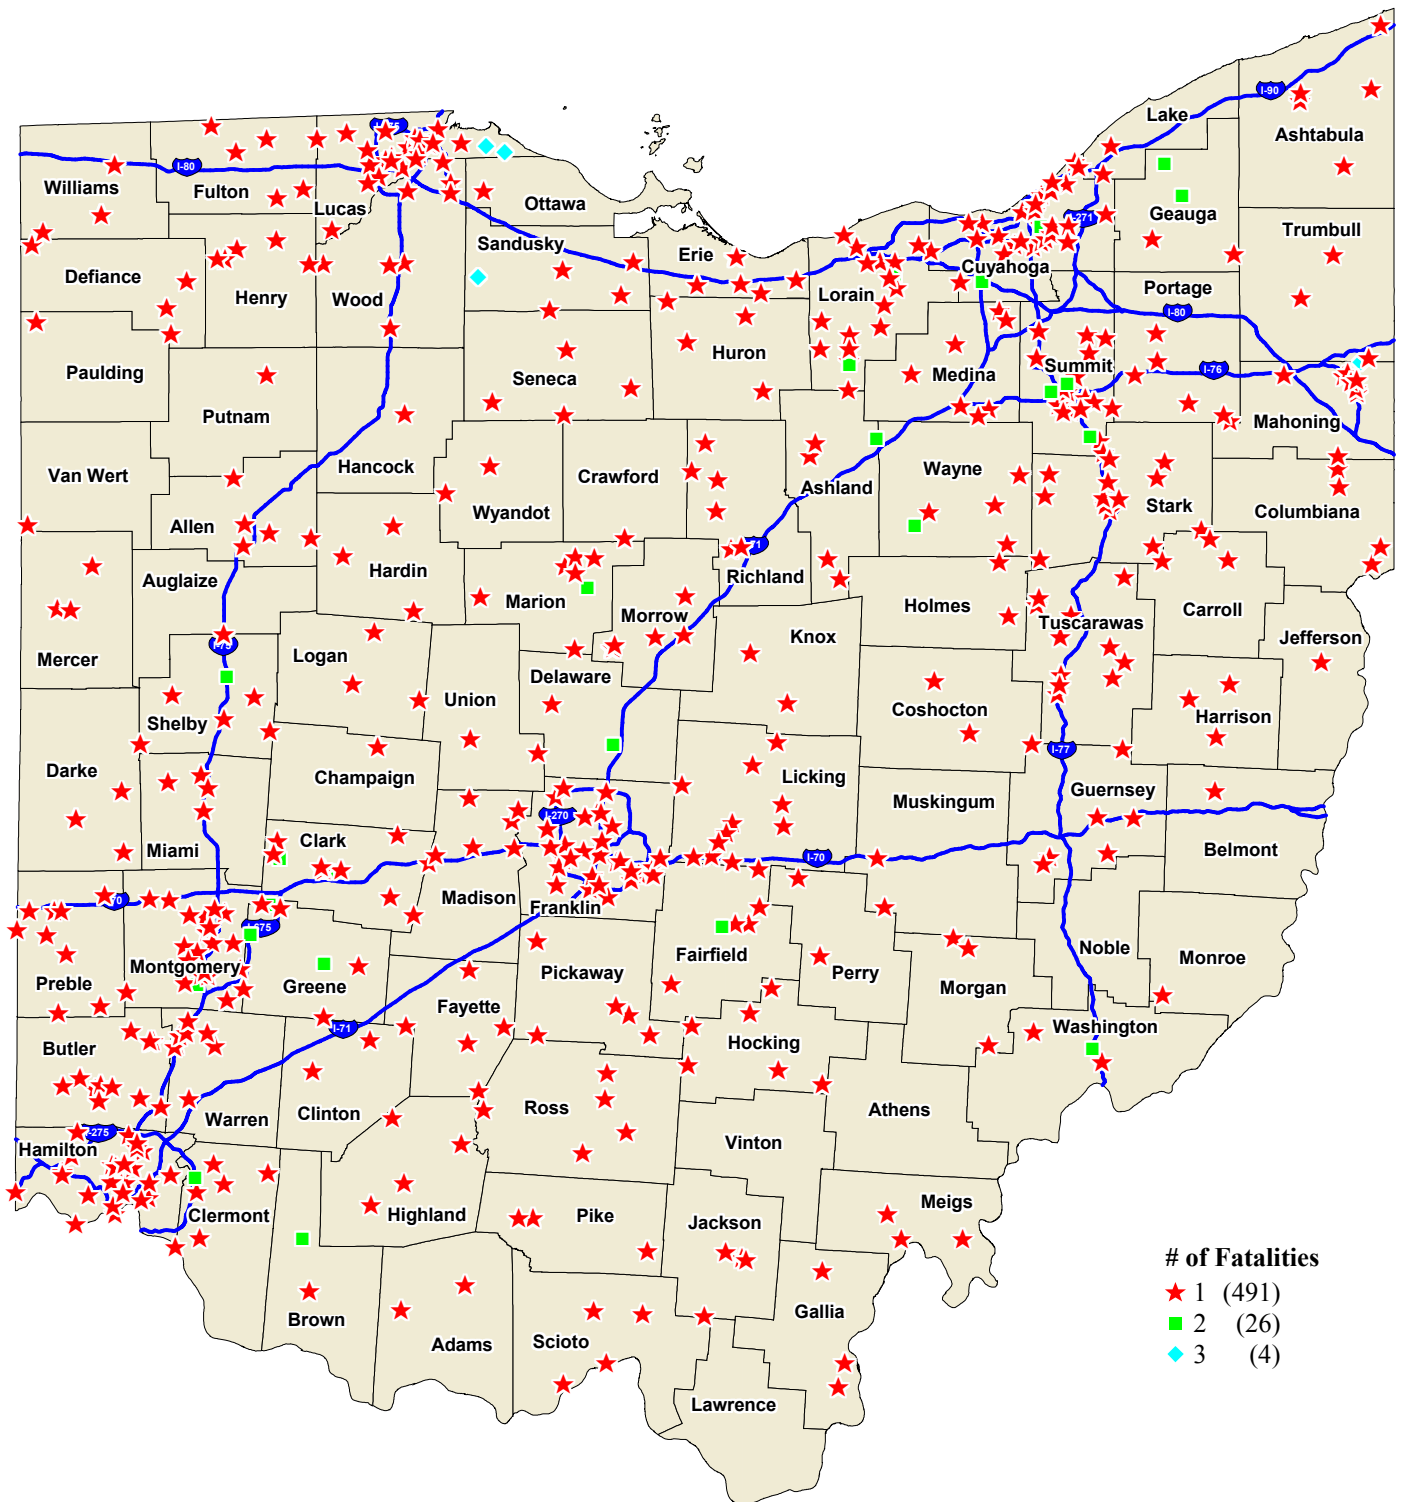

Ohio Fatal Crashes 2017 YTD

of Fatalities

- ★ 1 (491)
- 2 (26)
- ◆ 3 (4)

Data Source: OSHP LINC Database
 Map Design and Layout: OSHP Statistical Analysis Unit
 Ohio State Highway Patrol
 July 20, 2017