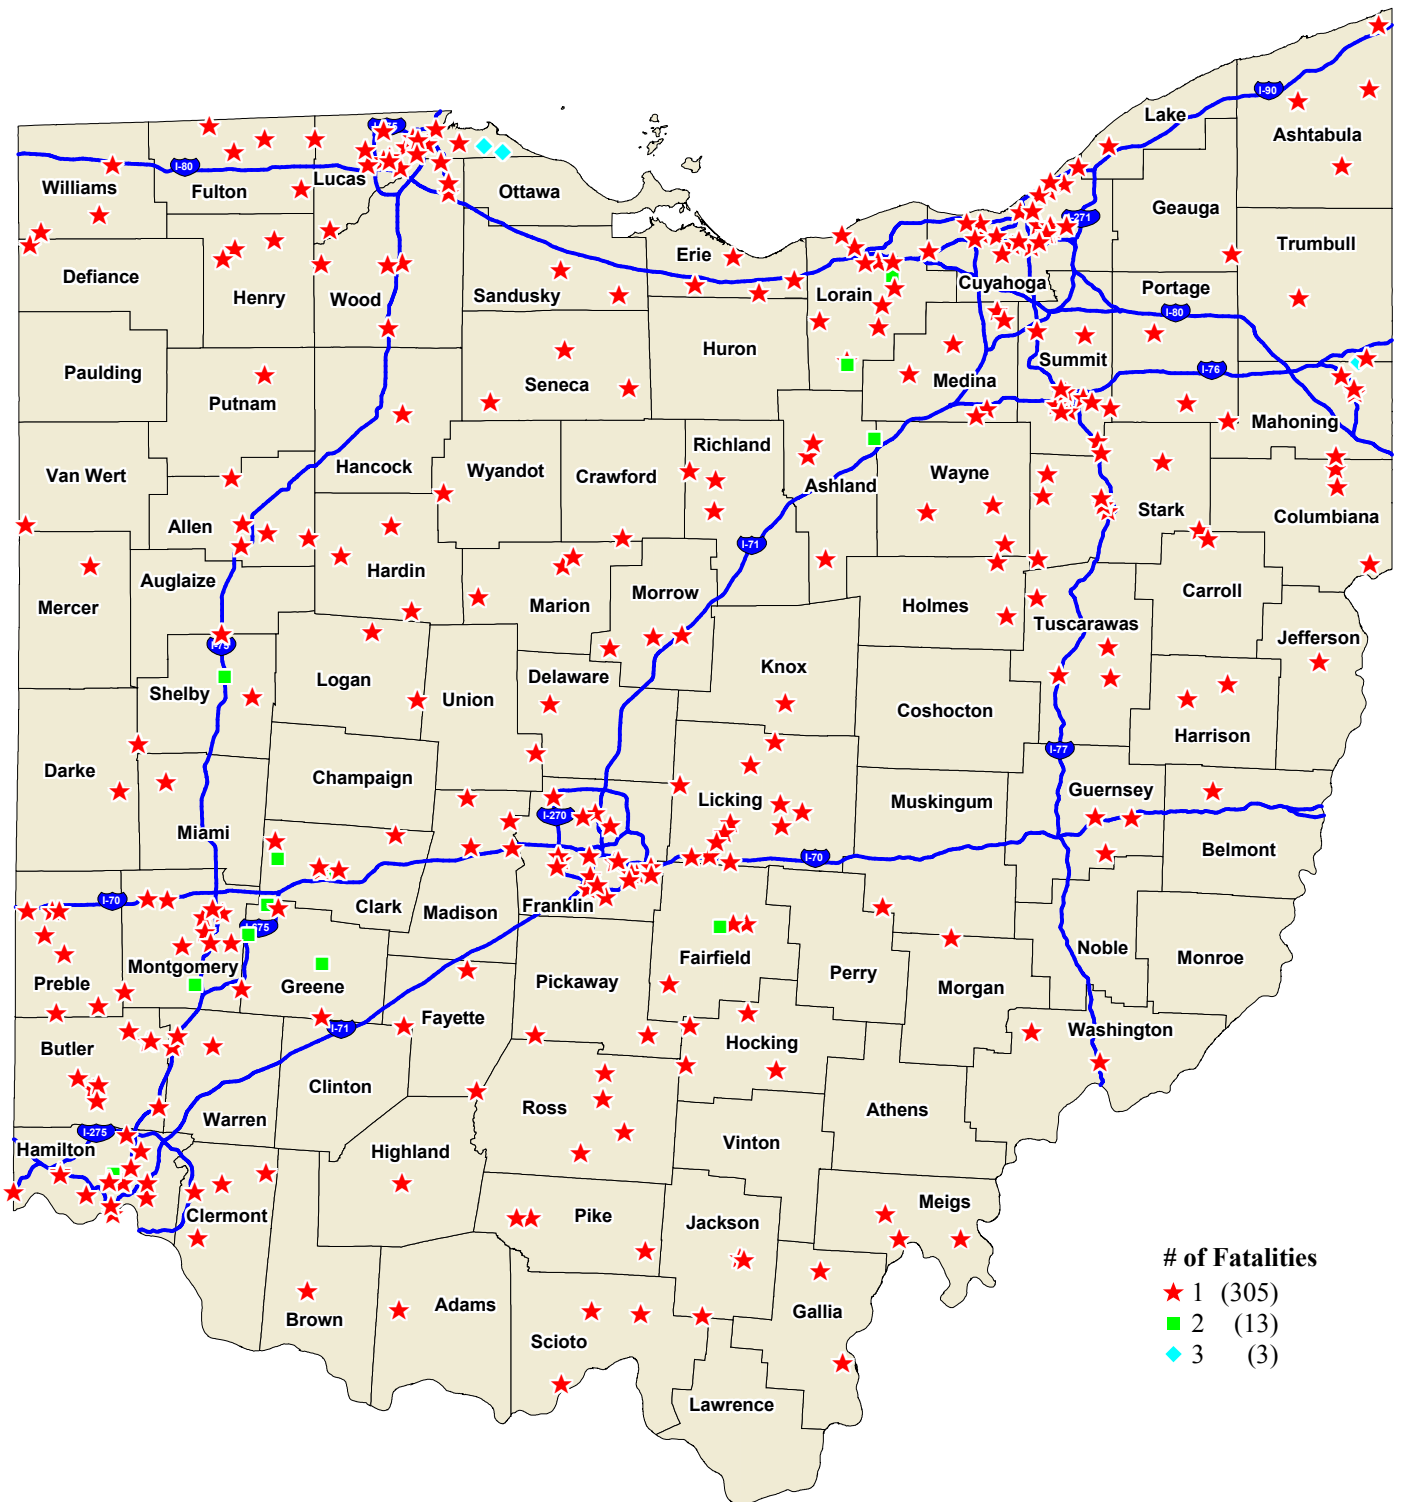

Ohio Fatal Crashes 2017 YTD

of Fatalities
 ★ 1 (305)
 ■ 2 (13)
 ◆ 3 (3)

Data Source: OSHP LINC Database
 Map Design and Layout: OSHP Statistical Analysis Unit
 Ohio State Highway Patrol
 May 26, 2017