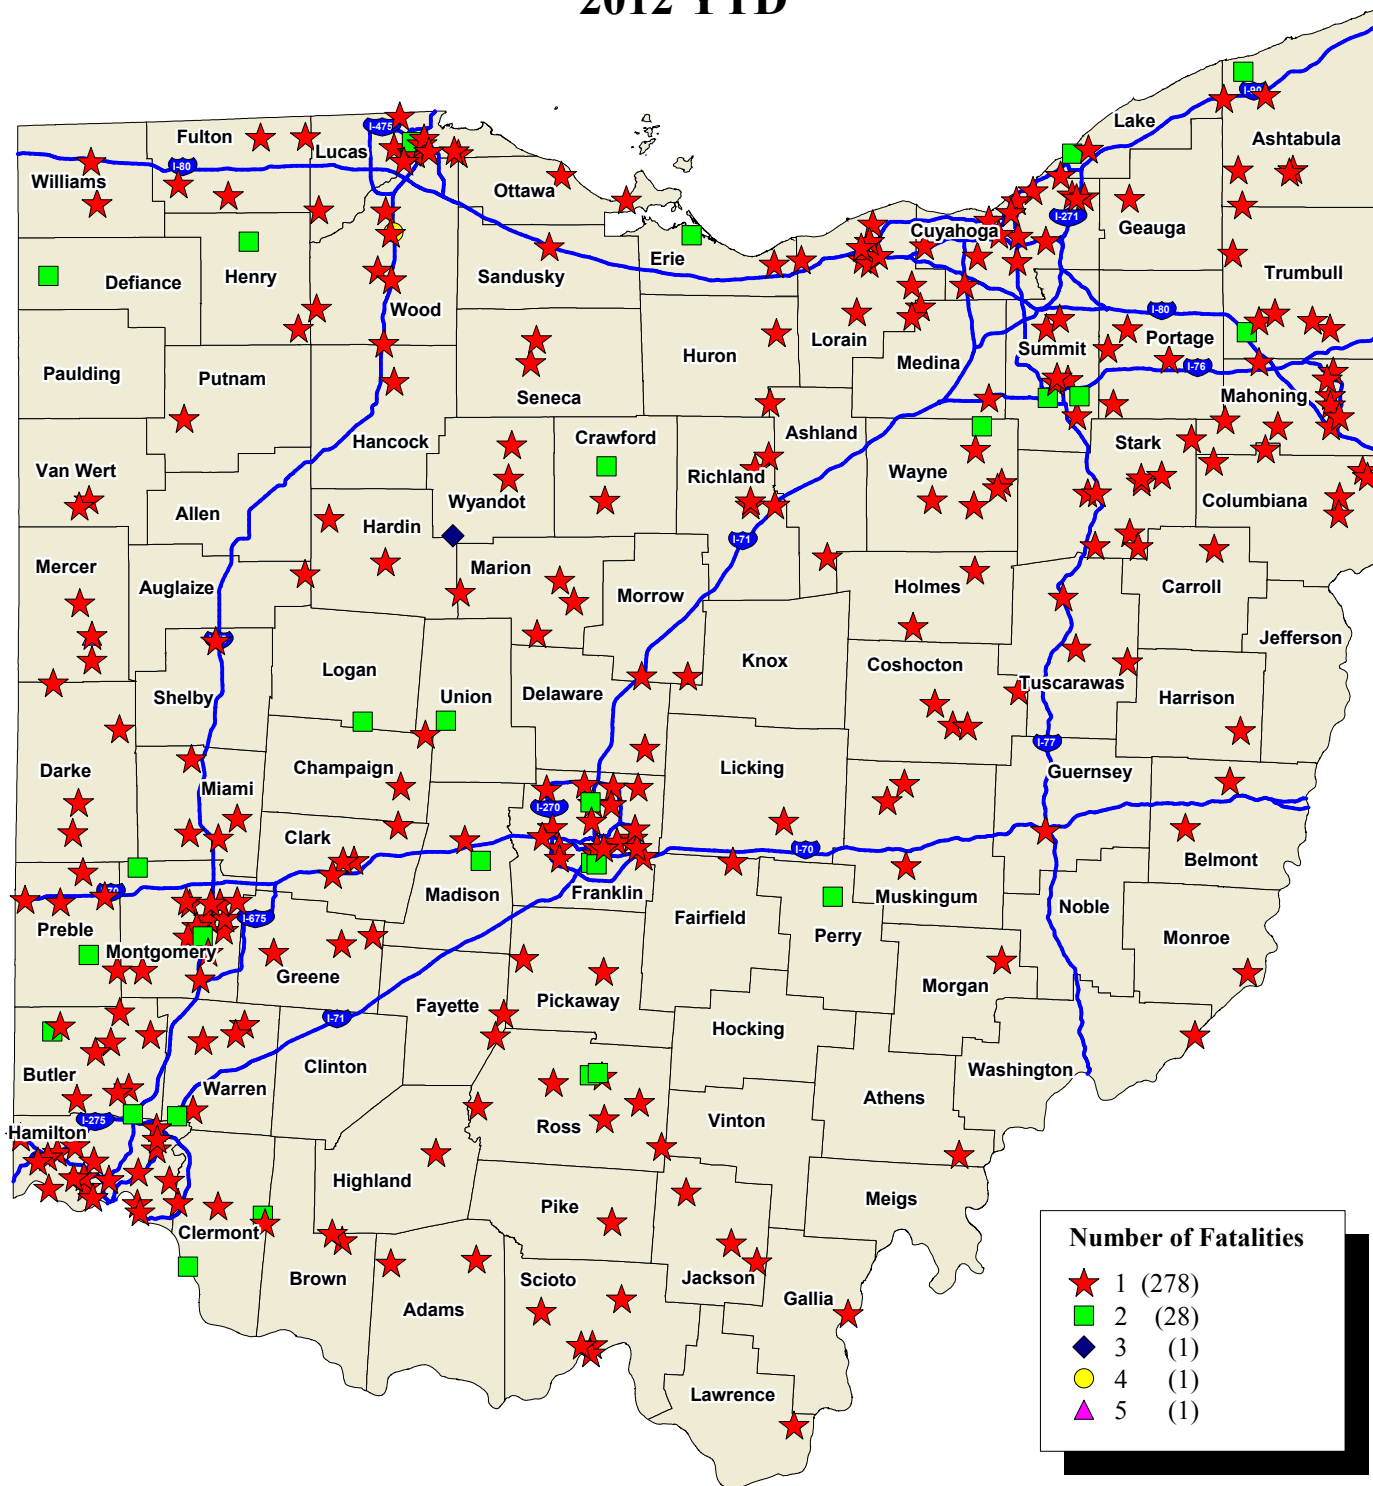

State of Ohio

Fatal Traffic Crashes

2012 YTD

Data Source: OSHP LINC Database
 Map Design and Layout: OSHP Statistical Analysis Unit
 Ohio State Highway Patrol
 May 16, 2012