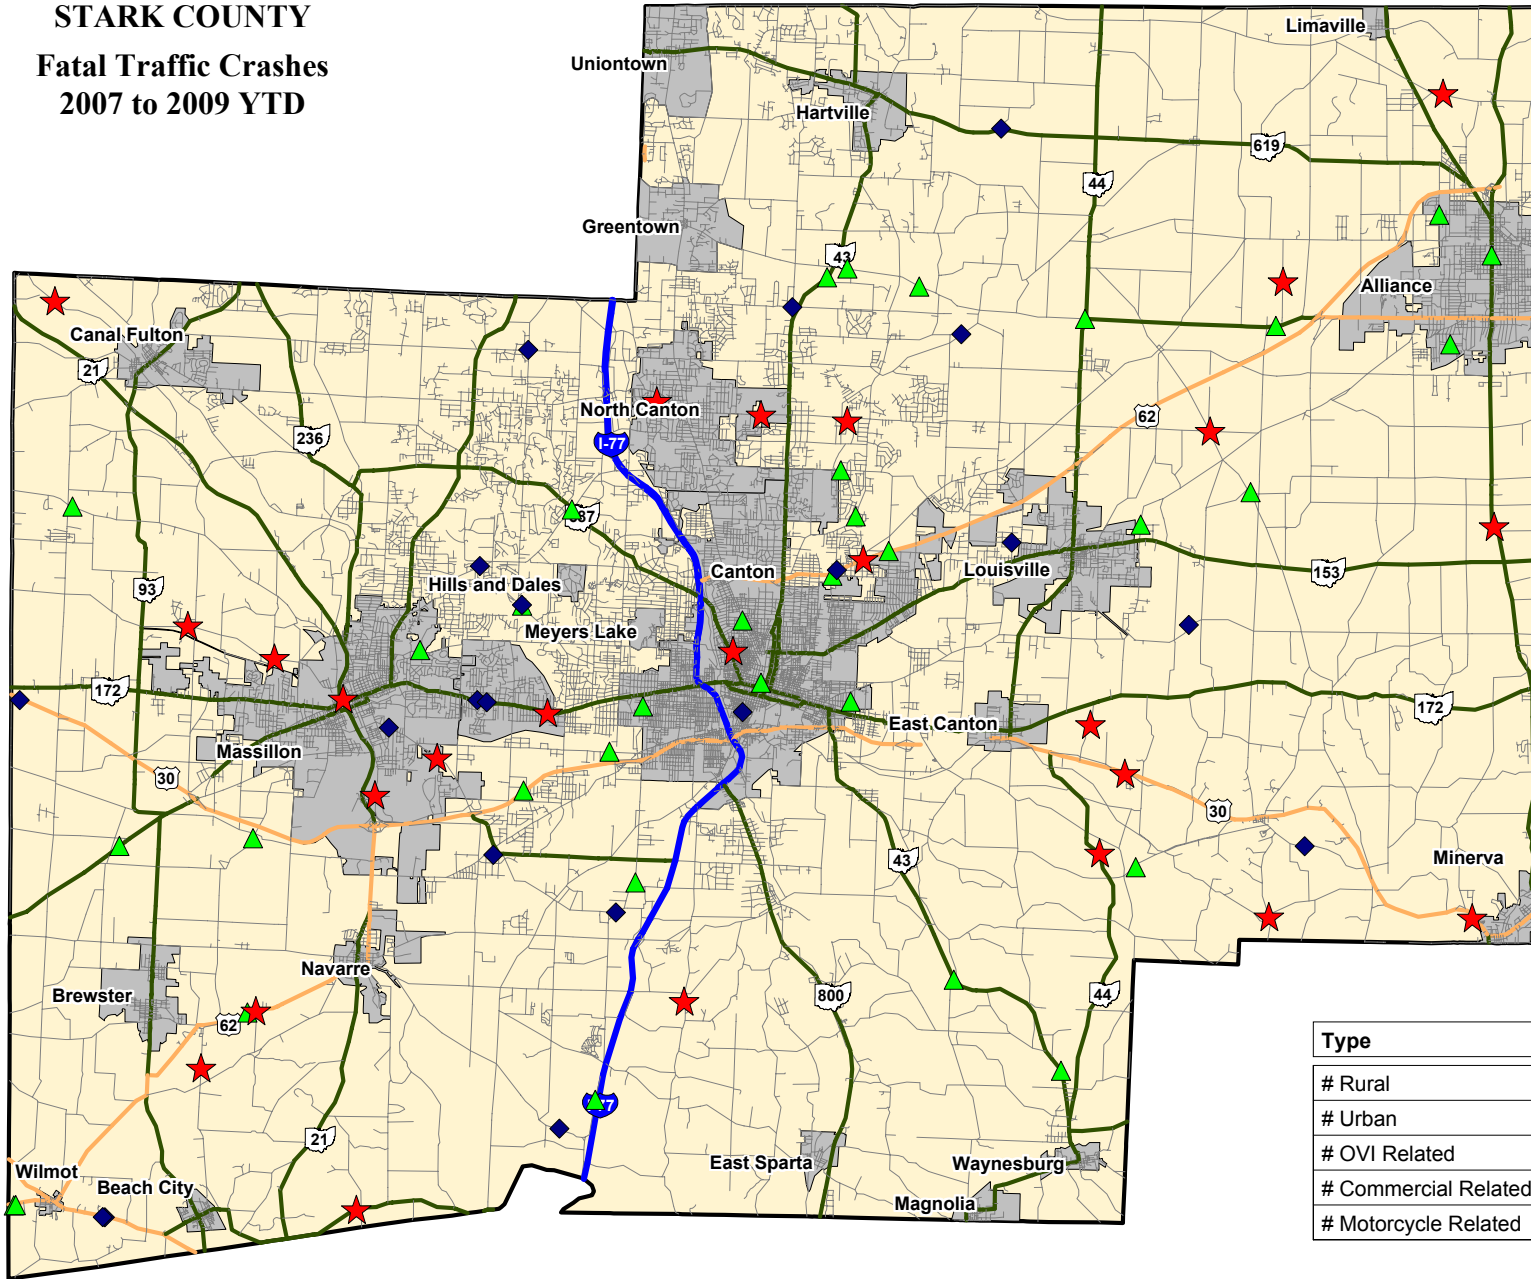

STARK COUNTY

Fatal Traffic Crashes 2007 to 2009 YTD

Legend

- ★ 2009 Fatal (25)
- ◆ 2008 Fatal (20)
- ▲ 2007 Fatal (34)

Type	Yr_2009	Yr_2008	Yr_2007
# Rural	19	17	25
# Urban	6	3	9
# OVI Related	13	7	12
# Commercial Related	1	3	4
# Motorcycle Related	5	1	1

Data Source: OSHP LINCS Database
 Map Design and Layout: OSHP Statistical Analysis Unit
 Ohio State Highway Patrol
 November 12, 2009