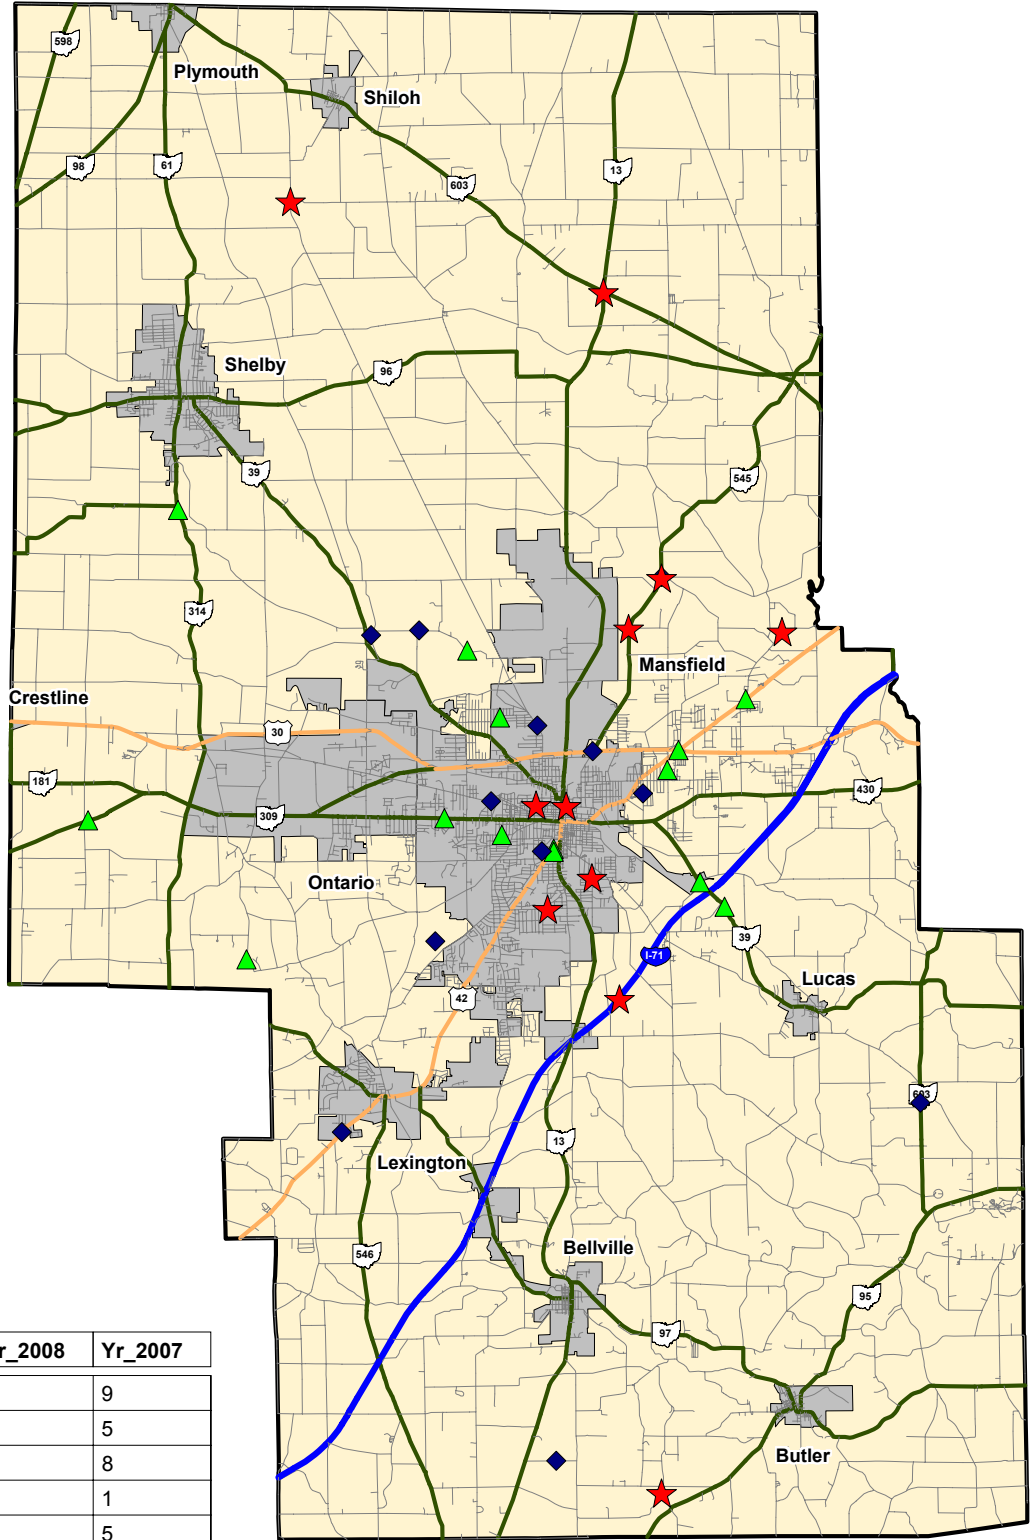

RICHLAND COUNTY
Fatal Traffic Crashes
2007 to 2009 YTD

Legend

- ★ 2009 Fatal (11)
- ◆ 2008 Fatal (12)
- ▲ 2007 Fatal (14)

Type	Yr_2009	Yr_2008	Yr_2007
# Rural	7	6	9
# Urban	4	6	5
# OVI Related	5	4	8
# Commercial Related	0	0	1
# Motorcycle Related	0	0	5

Data Source: OSHP LINCS Database
 Map Design and Layout: OSHP Statistical Analysis Unit
 Ohio State Highway Patrol
 December 23, 2009