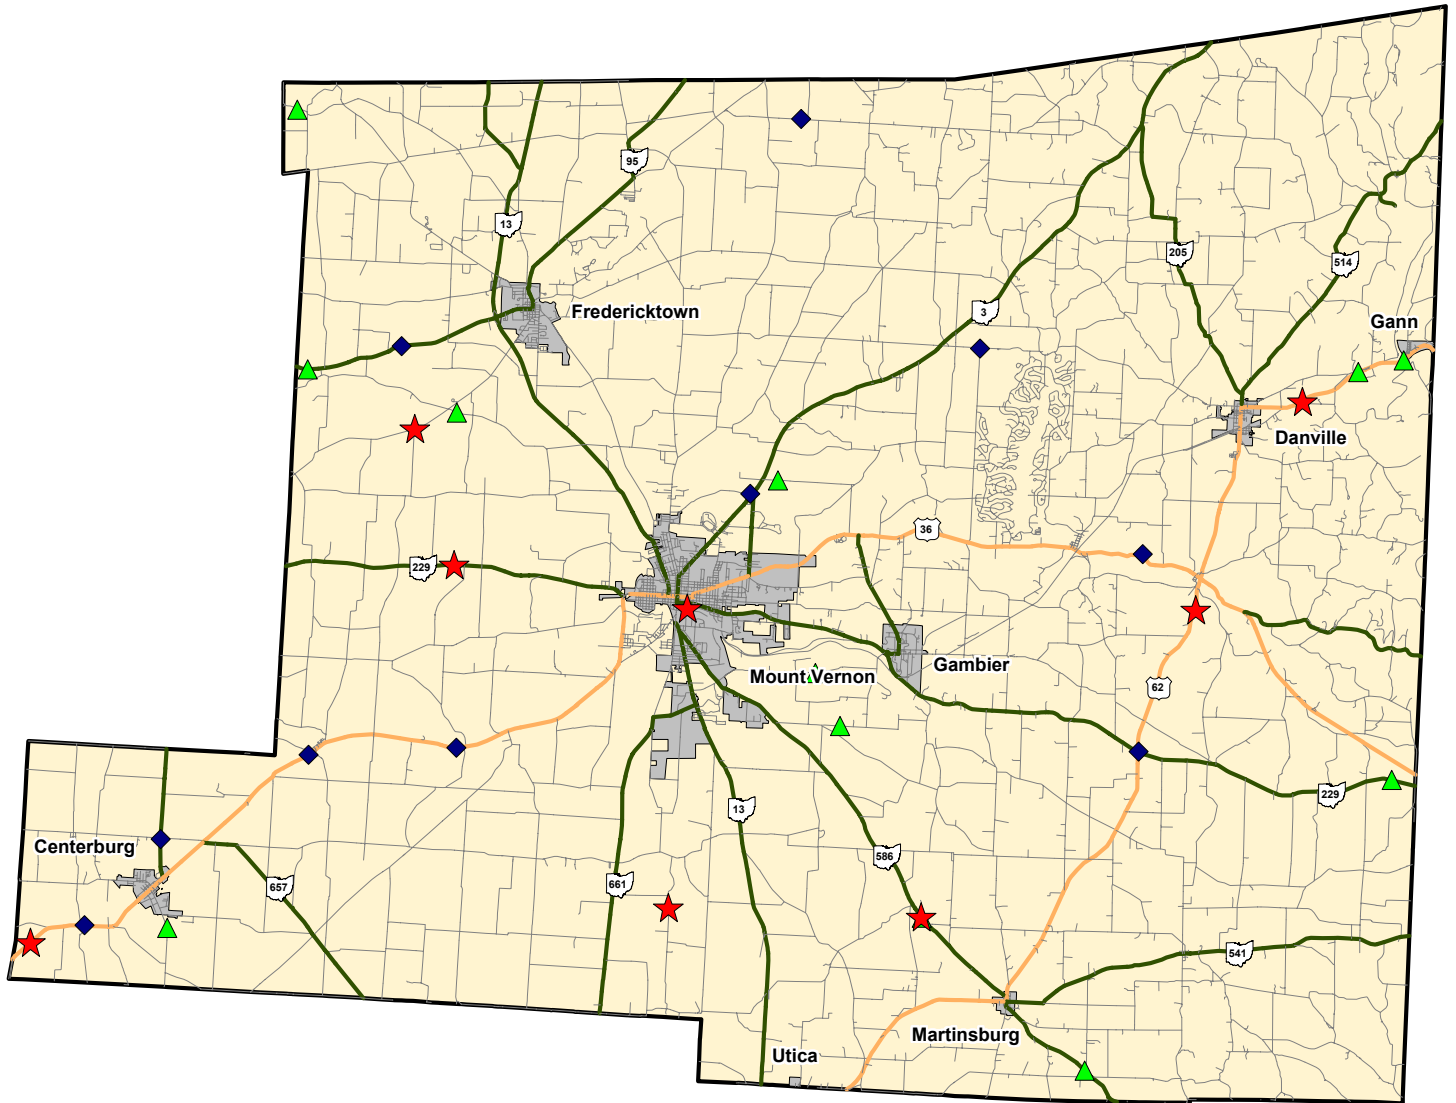

# KNOX COUNTY Fatal Traffic Crashes 2007 to 2009 YTD

**Legend**

- ★ 2009 Fatal (7)
- ◆ 2008 Fatal (10)
- ▲ 2007 Fatal (12)

Type	Yr_2009	Yr_2008	Yr_2007
# Rural	6	10	12
# Urban	1	0	0
# OVI Related	5	2	4
# Commercial Related	1	0	1
# Motorcycle Related	1	2	4

Data Source: OSHP LINCS Database  
Map Design and Layout: OSHP Statistical Analysis Unit  
Ohio State Highway Patrol  
November 23, 2009