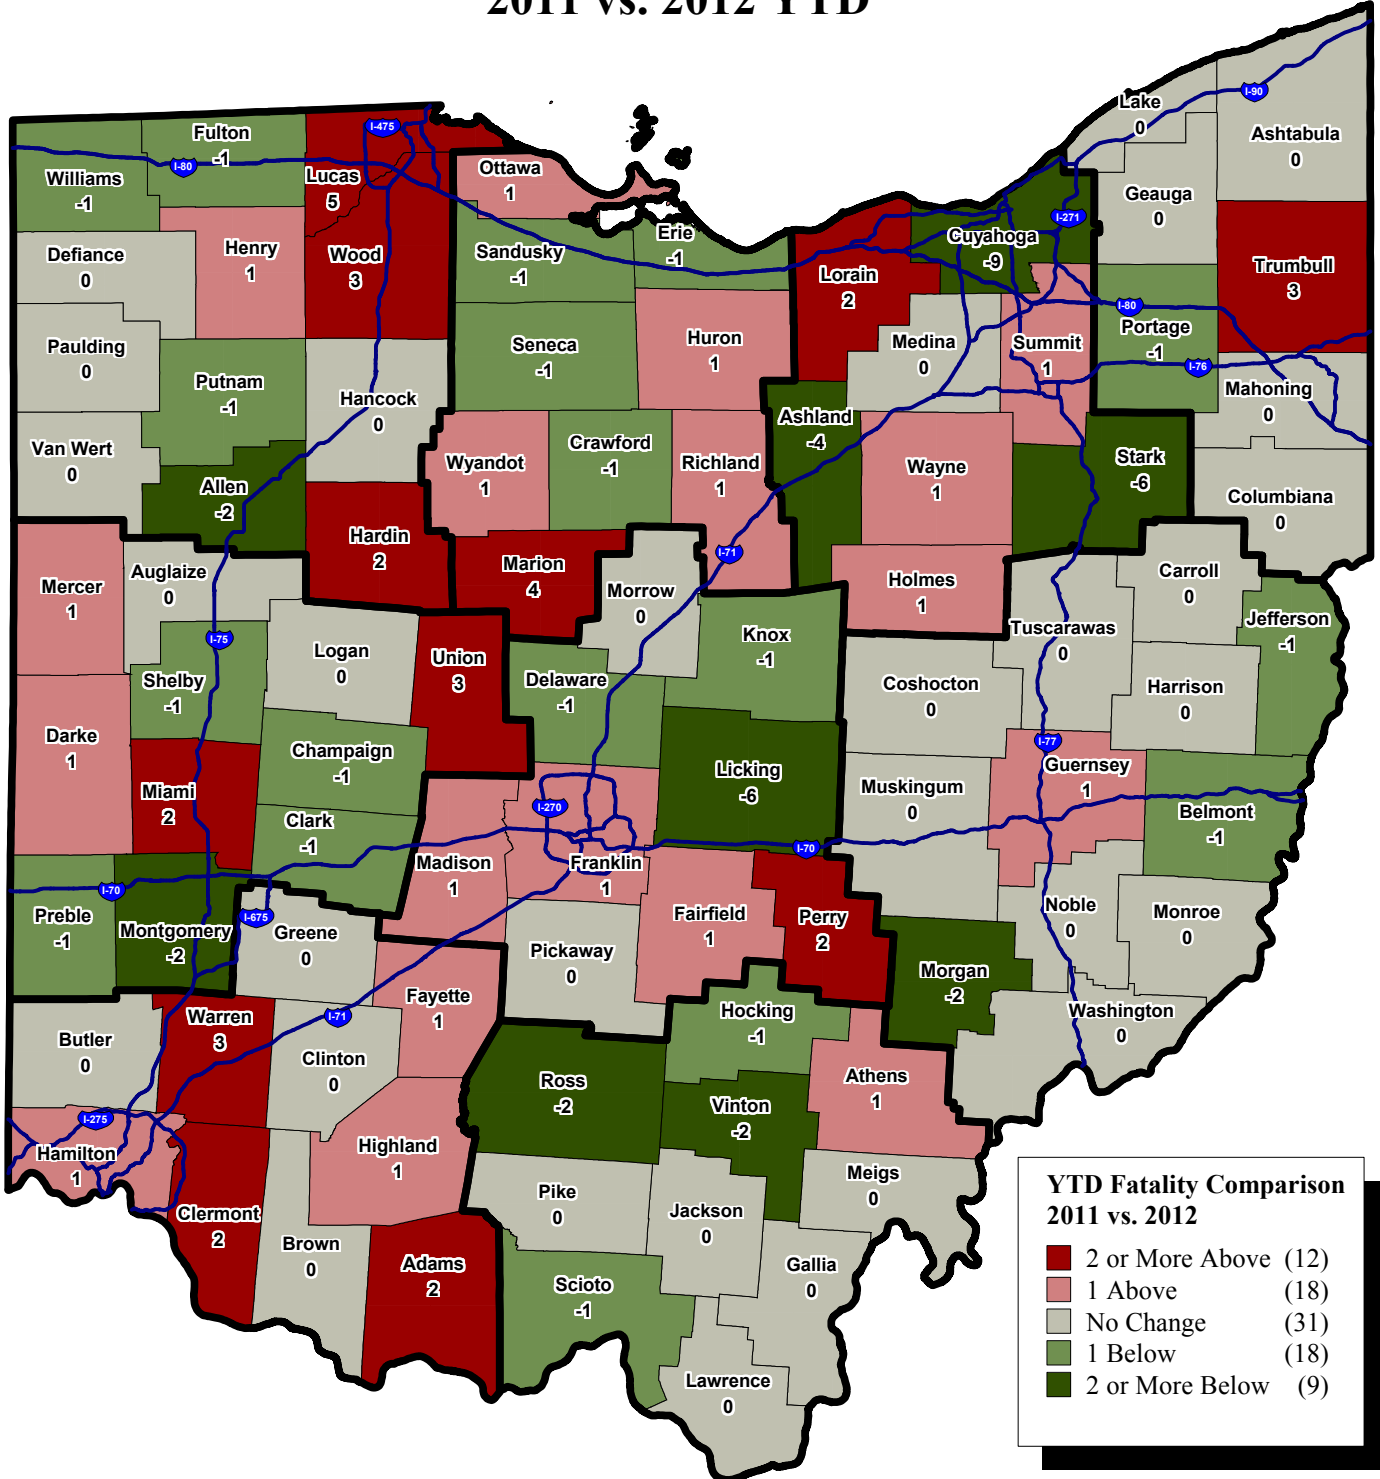

# Fatality Comparison 2011 vs. 2012 YTD

Data is provisional as of February 21, 2012

Data Source: OSHP LINCS Database  
 Map Design and Layout: OSHP Statistical Analysis Unit  
 Ohio State Highway Patrol  
 February 21, 2012