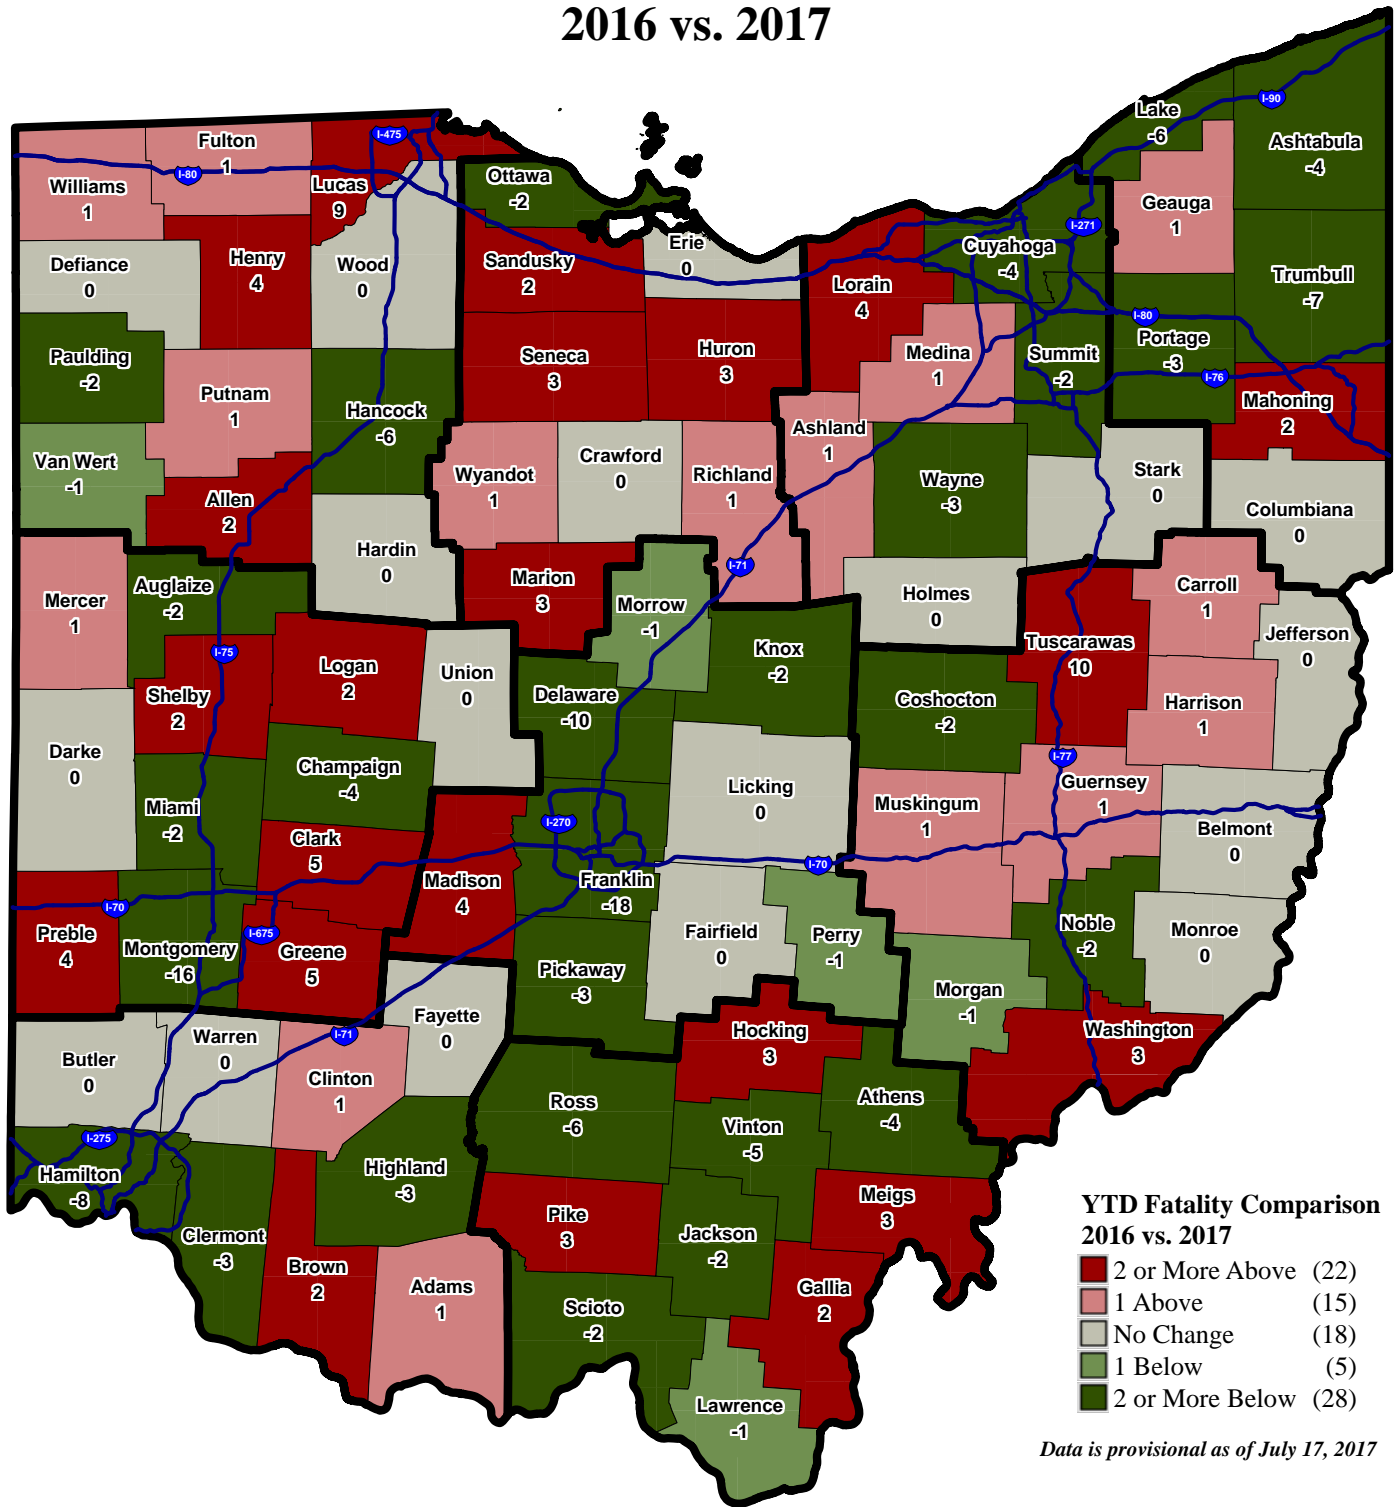

Fatality Comparison 2016 vs. 2017

Data is provisional as of July 17, 2017

Data Source: OSHP LINC Database
Map Design and Layout: OSHP Statistical Analysis Unit
Ohio State Highway Patrol
July 17, 2017